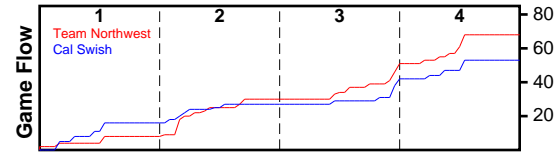

# Team Northwest

07/07/2018 Team Northwest at Cal Swish (GEYBL2)

	1	2	3	4	T
Team Northwest	8	22	21	17	68
Cal Swish	16	11	15	11	53

#	Name	G	MIN	FGM	FGA	FG%	2PM	2PA	2P%	3PM	3PA	3P%	FTM	FTA	FT%	OREB	DREB	REB	AST	STL	BLK	DEF	TO	PF	CHG	PM	PTS
5		1	5	0	0	.000	0	0	.000	0	0	.000	2	2	1.000	0	0	0	0	0	0	0	1	1	0	-6	2
10		1	2	0	0	.000	0	0	.000	0	0	.000	0	0	.000	0	0	0	0	0	0	0	0	0	0	2	0
15		1	22	3	8	.375	2	5	.400	1	3	.333	3	4	.750	1	2	3	3	1	0	0	2	4	0	25	10
21		1	21	3	6	.500	3	5	.600	0	1	.000	5	8	.625	4	5	9	2	1	1	0	2	2	0	27	11
22		1	16	1	3	.333	0	0	.000	1	3	.333	2	2	1.000	1	5	6	0	1	0	0	4	4	0	8	5
23		1	23	9	10	.900	7	7	1.000	2	3	.667	0	0	.000	0	4	4	5	1	1	0	0	1	0	13	20
24		1	19	5	9	.556	5	8	.625	0	1	.000	1	2	.500	2	3	5	2	2	0	0	1	2	0	7	11
33		0	0	0	0	.000	0	0	.000	0	0	.000	0	0	.000	0	0	0	0	0	0	0	0	0	0	0	0
35		1	27	3	13	.231	0	3	.000	3	10	.300	2	2	1.000	2	4	6	5	2	0	0	1	3	0	19	11
	TEAM	0	0	0	0	.000	0	0	.000	0	0	.000	0	0	.000	0	0	0	0	0	0	0	0	0	0	0	0
	TOTALS	1	32	24	49	.490	17	28	.607	7	21	.333	15	20	.750	10	23	33	17	8	2	0	11	17	0	15	70