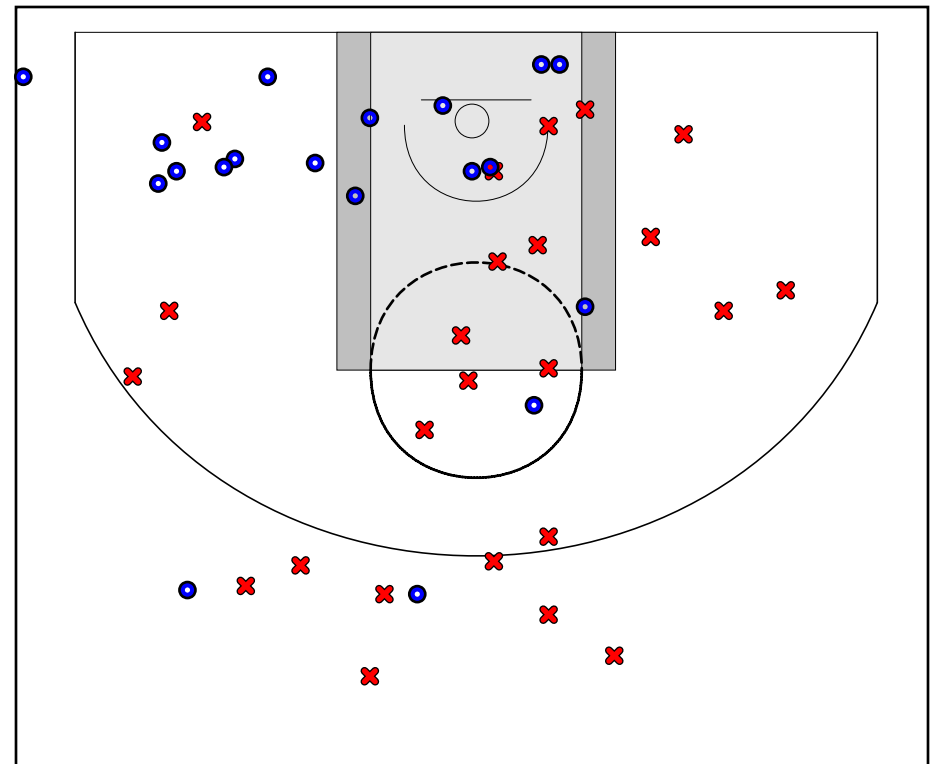

Game Summary Comparison

Statistic	Team Northwest	Cal Swish
Points	70	55
<i>Field Goals</i>	24 / 49	19 / 45
2 Point	17 / 28	13 / 25
3 Point	7 / 21	6 / 20
<i>Free Throws</i>	15 / 20	11 / 19
Assists	17	10
Rebounds	33	27
<i>Offensive</i>	10	9
<i>Defensive</i>	23	18
Blocks	2	1
Steals	8	8
Deflections	0	0
Turnovers	11	14
Charges Taken	0	0
Personal Fouls	17	14

Cal Swish