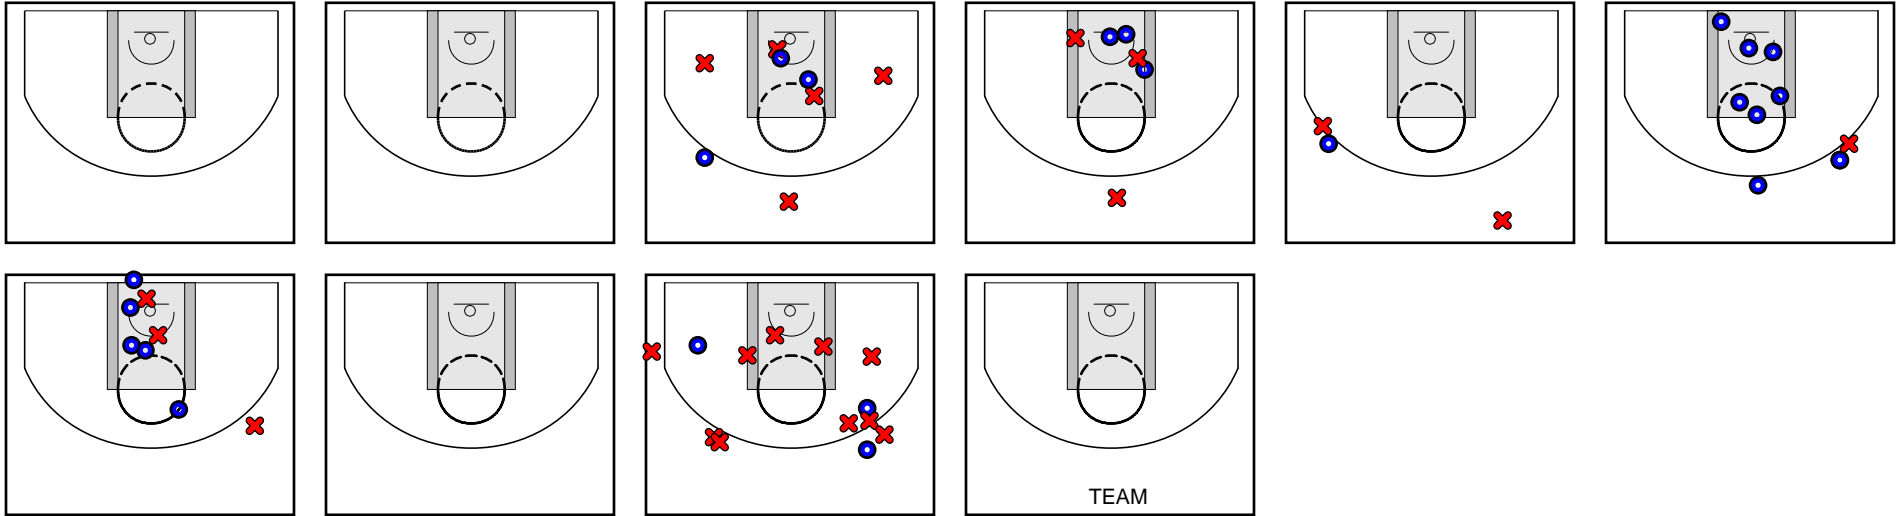

# Team Northwest

07/07/2018 Team Northwest at Cal Swish (GEYBL2)

	1	2	3	4	T
Team Northwest	8	22	21	17	68
Cal Swish	16	11	15	11	53

#	Name	G	MIN	FGM	FGA	FG%	2PM	2PA	2P%	3PM	3PA	3P%	FTM	FTA	FT%	OREB	DREB	REB	AST	STL	BLK	DEF	TO	PF	CHG	PM	PTS
5		1	5	0	0	.000	0	0	.000	0	0	.000	2	2	1.000	0	0	0	0	0	0	0	1	1	0	-6	2
10		1	2	0	0	.000	0	0	.000	0	0	.000	0	0	.000	0	0	0	0	0	0	0	0	0	0	2	0
15		1	22	3	8	.375	2	5	.400	1	3	.333	3	4	.750	1	2	3	3	1	0	0	2	4	0	25	10
21		1	21	3	6	.500	3	5	.600	0	1	.000	5	8	.625	4	5	9	2	1	1	0	2	2	0	27	11
22		1	16	1	3	.333	0	0	.000	1	3	.333	2	2	1.000	1	5	6	0	1	0	0	4	4	0	8	5
23		1	23	9	10	.900	7	7	1.000	2	3	.667	0	0	.000	0	4	4	5	1	1	0	0	1	0	13	20
24		1	19	5	9	.556	5	8	.625	0	1	.000	1	2	.500	2	3	5	2	2	0	0	1	2	0	7	11
33		0	0	0	0	.000	0	0	.000	0	0	.000	0	0	.000	0	0	0	0	0	0	0	0	0	0	0	0
35		1	27	3	13	.231	0	3	.000	3	10	.300	2	2	1.000	2	4	6	5	2	0	0	1	3	0	19	11
	TEAM	0	0	0	0	.000	0	0	.000	0	0	.000	0	0	.000	0	0	0	0	0	0	0	0	0	0	0	0
	TOTALS	1	32	24	49	.490	17	28	.607	7	21	.333	15	20	.750	10	23	33	17	8	2	0	11	17	0	15	70