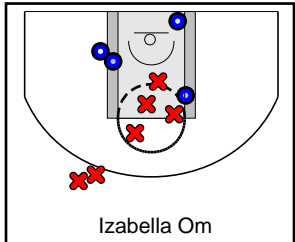

#	Name	G	MIN	FGM	FGA	FG%	2PM	2PA	2P%	3PM	3PA	3P%	FTM	FTA	FT%	OREB	DREB	REB	AST	STL	BLK	DEF	TO	PF	CHG	PM	PTS
0	Izabella Om	1	19	4	10	.400	4	7	.571	0	3	.000	2	3	.667	1	1	2	3	1	0	0	3	2	0	-16	10
10	India Otto	1	7	3	4	.750	1	2	.500	2	2	1.000	2	2	1.000	0	0	0	0	0	0	0	1	1	0	-2	10
12	McKayla Willams	1	9	0	2	.000	0	1	.000	0	1	.000	0	0	.000	2	2	4	0	1	0	0	2	3	0	-10	0
13	Katherine Goostrey	1	8	1	2	.500	1	1	1.000	0	1	.000	4	8	.500	1	0	1	0	1	0	0	0	2	0	-3	6
15	Amnda Olinger	1	13	5	10	.500	2	5	.400	3	5	.600	0	1	.000	1	2	3	1	1	0	0	1	3	0	-8	13
22	Peyton Vansoest	1	20	1	3	.333	1	1	1.000	0	2	.000	1	3	.333	2	2	4	1	0	0	0	2	0	0	-20	3
23	Jasmine Davis	1	18	5	9	.556	4	6	.667	1	3	.333	2	2	1.000	1	6	7	2	3	0	0	2	0	0	-13	13
24	Kiya Dorroh	1	12	0	2	.000	0	0	.000	0	2	.000	0	0	.000	0	3	3	0	1	0	0	1	0	0	3	0
30	Haylee Aiden	1	12	0	0	.000	0	0	.000	0	0	.000	0	0	.000	0	2	2	1	0	1	0	2	1	0	-8	0
31		1	7	0	1	.000	0	0	.000	0	1	.000	0	0	.000	1	0	1	0	0	0	0	0	2	0	-14	0
40	Megan Nieto	0	0	0	0	.000	0	0	.000	0	0	.000	0	0	.000	0	0	0	0	0	0	0	0	0	0	0	0
44	Samiya Terry	1	10	0	2	.000	0	2	.000	0	0	.000	0	0	.000	0	0	0	2	0	0	0	0	0	0	-4	0
	TEAM	0	0	0	0	.000	0	0	.000	0	0	.000	0	0	.000	0	0	0	0	0	0	0	0	0	0	0	0
	TOTALS	1	32	19	45	.422	13	25	.520	6	20	.300	11	19	.579	9	18	27	10	8	1	0	14	14	0	-15	55