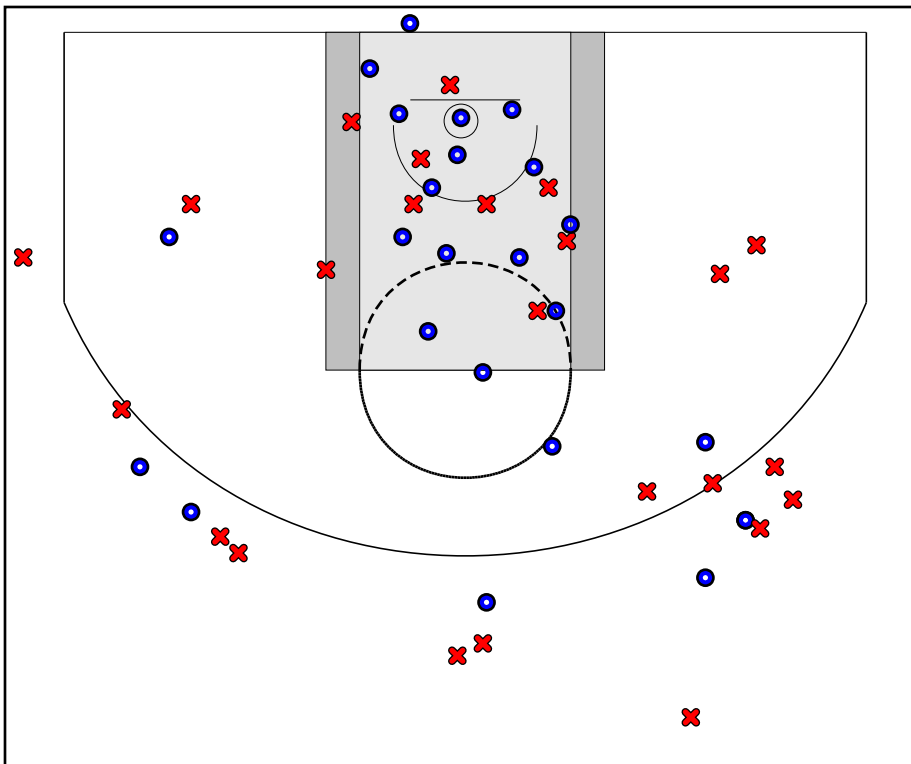

Game Summary Comparison

Statistic	Team Northwest	Cal Swish
Points	70	55
<i>Field Goals</i>	24 / 49	19 / 45
2 Point	17 / 28	13 / 25
3 Point	7 / 21	6 / 20
<i>Free Throws</i>	15 / 20	11 / 19
Assists	17	10
Rebounds	33	27
<i>Offensive</i>	10	9
<i>Defensive</i>	23	18
Blocks	2	1
Steals	8	8
Deflections	0	0
Turnovers	11	14
Charges Taken	0	0
Personal Fouls	17	14

Team Northwest