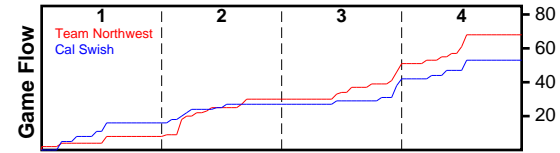

Cal Swish

07/07/2018 Team Northwest at Cal Swish (GEYBL2)

	1	2	3	4	T
Team Northwest	8	22	21	17	68
Cal Swish	16	11	15	11	53