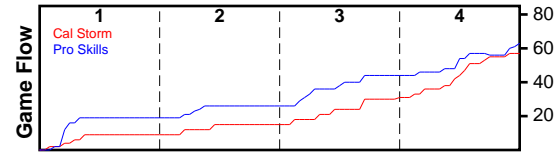

Cal Storm

07/07/2018 Cal Storm at Pro Skills (GEYBL2)

	1	2	3	4	T
Cal Storm	9	6	15	27	57
Pro Skills	19	7	18	19	63

#	Name	G	MIN	FGM	FGA	FG%	2PM	2PA	2P%	3PM	3PA	3P%	FTM	FTA	FT%	OREB	DREB	REB	AST	STL	BLK	DEF	TO	PF	CHG	PM	PTS	
1	Vanessa DeJesus	1	24	3	8	.375	2	5	.400	1	3	.333	1	3	.333	0	2	2	0	0	0	0	1	0	0	1	8	
2	Asia Avinger	1	19	1	2	.500	1	1	1.000	0	1	.000	3	4	.750	0	2	2	1	0	0	0	0	0	0	-7	5	
3	Klara Astrom	1	21	3	7	.429	1	1	1.000	2	6	.333	0	4	.000	0	0	0	1	0	0	0	0	5	0	-4	8	
4	Kayla Williams	1	9	4	13	.308	1	7	.143	3	6	.500	2	2	1.000	0	0	0	0	0	0	0	1	1	0	-9	13	
5		1	16	1	9	.111	1	7	.143	0	2	.000	0	0	.000	2	7	9	0	1	1	0	2	1	0	-7	2	
10	Kaitlyn Chen	1	27	5	7	.714	4	5	.800	1	2	.500	1	1	1.000	0	0	0	0	0	0	0	0	0	1	0	2	12
11	Chantal Moawad	1	1	0	0	.000	0	0	.000	0	0	.000	0	0	.000	0	0	0	0	0	0	0	0	0	0	0	-1	0
14	Bria Shine	1	6	1	3	.333	0	1	.000	1	2	.500	0	1	.000	1	0	1	0	0	0	0	1	4	0	-7	3	
21	Hanna Beckman	1	11	1	2	.500	0	0	.000	1	2	.500	2	2	1.000	0	0	0	0	0	0	0	0	0	0	0	7	5
23	Alexis Whitfield	1	4	0	1	.000	0	1	.000	0	0	.000	0	0	.000	1	2	3	0	0	0	0	1	0	0	-3	0	
24	Taylor Freeman	0	0	0	0	.000	0	0	.000	0	0	.000	0	0	.000	0	0	0	0	0	0	0	0	0	0	0	0	
32	Kimberly Villalobos	1	21	0	1	.000	0	1	.000	0	0	.000	0	0	.000	1	0	1	0	0	0	0	0	1	0	6	0	
33	Kamryn Hall	1	7	0	2	.000	0	1	.000	0	1	.000	0	0	.000	2	0	2	0	0	0	0	2	3	0	-7	0	
	TEAM	0	0	0	0	.000	0	0	.000	0	0	.000	0	0	.000	0	0	0	0	0	0	0	0	0	0	0	0	
	TOTALS	1	32	19	55	.345	10	30	.333	9	25	.360	9	17	.529	7	13	20	2	1	1	0	8	16	0	-6	56	