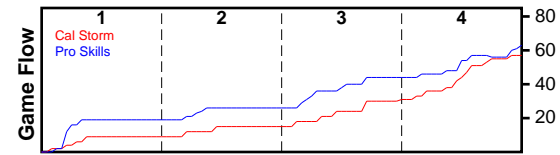

Pro Skills

07/07/2018 Cal Storm at Pro Skills (GEYBL2)

	1	2	3	4	T
Cal Storm	9	6	15	27	57
Pro Skills	19	7	18	19	63