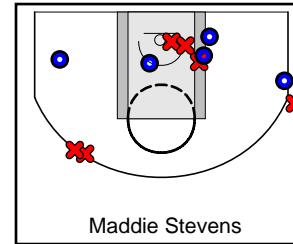

New England Crusaders

07/08/2018 New England Crusaders at Cal Swish (GEYE)

	1	2	3	4	T
New England	8	19	19	13	59
Cal Swish	10	12	15	8	45

#	Name	G	MIN	FGM	FGA	FG%	2PM	2PA	2P%	3PM	3PA	3P%	FTM	FTA	FT%	OREB	DREB	REB	AST	STL	BLK	DEF	TO	PF	CHG	PM	PTS
3	Megan Tan	1	26	3	5	.600	2	2	1.000	1	3	.333	0	1	.000	0	2	2	2	1	0	0	3	2	0	1	7
4	Hannah Beah	1	19	2	3	.667	2	3	.667	0	0	.000	0	0	.000	1	3	4	1	4	0	0	4	3	0	19	4
5	Gianna Palli	1	11	1	3	.333	0	0	.000	1	3	.333	0	0	.000	0	1	1	2	0	0	0	0	0	0	14	3
10	Maddie Stevens	1	31	5	11	.455	3	7	.429	2	4	.500	6	7	.857	2	7	9	1	1	0	0	1	4	0	17	18
14	Kayla Lezama	0	0	0	0	.000	0	0	.000	0	0	.000	0	0	.000	0	0	0	0	0	0	0	0	0	0	0	0
20	Liv Summiel	1	23	4	11	.364	2	5	.400	2	6	.333	7	10	.700	4	9	13	2	0	2	0	2	5	0	3	17
23	Kara O'Neale	1	21	1	4	.250	0	2	.000	1	2	.500	0	0	.000	1	2	3	3	0	0	0	2	1	0	2	3
25	Abbe Laurence	0	0	0	0	.000	0	0	.000	0	0	.000	0	0	.000	0	0	0	0	0	0	0	0	0	0	0	0
32	Priscilla Singleton	1	29	2	5	.400	2	5	.400	0	0	.000	1	2	.500	4	4	8	2	0	1	0	2	4	0	19	5
33	Ashley Evans	1	4	0	1	.000	0	1	.000	0	0	.000	2	4	.500	2	0	2	0	0	0	0	0	1	0	-5	2
	TEAM	0	0	0	0	.000	0	0	.000	0	0	.000	0	0	.000	0	0	0	0	0	0	0	0	0	0	0	0
	TOTALS	1	32	18	43	.419	11	25	.440	7	18	.389	16	24	.667	14	28	42	13	6	3	0	14	20	0	14	59