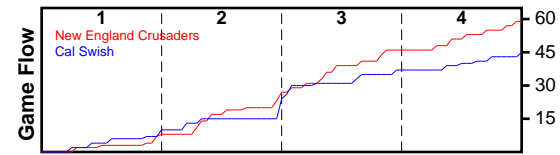

New England Crusaders

07/08/2018 New England Crusaders at Cal Swish (GEYE)

	1	2	3	4	T
New England	8	19	19	13	59
Cal Swish	10	12	15	8	45

#	Name	G	MIN	FGM	FGA	FG%	2PM	2PA	2P%	3PM	3PA	3P%	FTM	FTA	FT%	OREB	DREB	REB	AST	STL	BLK	DEF	TO	PF	CHG	PM	PTS
3	Megan Tan	1	26	3	5	.600	2	2	1.000	1	3	.333	0	1	.000	0	2	2	2	1	0	0	3	2	0	1	7
4	Hannah Beah	1	19	2	3	.667	2	3	.667	0	0	.000	0	0	.000	1	3	4	1	4	0	0	4	3	0	19	4
5	Gianna Palli	1	11	1	3	.333	0	0	.000	1	3	.333	0	0	.000	0	1	1	2	0	0	0	0	0	0	14	3
10	Maddie Stevens	1	31	5	11	.455	3	7	.429	2	4	.500	6	7	.857	2	7	9	1	1	0	0	1	4	0	17	18
14	Kayla Lezama	0	0	0	0	.000	0	0	.000	0	0	.000	0	0	.000	0	0	0	0	0	0	0	0	0	0	0	0
20	Liv Summiel	1	23	4	11	.364	2	5	.400	2	6	.333	7	10	.700	4	9	13	2	0	2	0	2	5	0	3	17
23	Kara O'Neale	1	21	1	4	.250	0	2	.000	1	2	.500	0	0	.000	1	2	3	3	0	0	0	2	1	0	2	3
25	Abbe Laurence	0	0	0	0	.000	0	0	.000	0	0	.000	0	0	.000	0	0	0	0	0	0	0	0	0	0	0	0
32	Priscilla Singleton	1	29	2	5	.400	2	5	.400	0	0	.000	1	2	.500	4	4	8	2	0	1	0	2	4	0	19	5
33	Ashley Evans	1	4	0	1	.000	0	1	.000	0	0	.000	2	4	.500	2	0	2	0	0	0	0	0	1	0	-5	2
	TEAM	0	0	0	0	.000	0	0	.000	0	0	.000	0	0	.000	0	0	0	0	0	0	0	0	0	0	0	0
	TOTALS	1	32	18	43	.419	11	25	.440	7	18	.389	16	24	.667	14	28	42	13	6	3	0	14	20	0	14	59