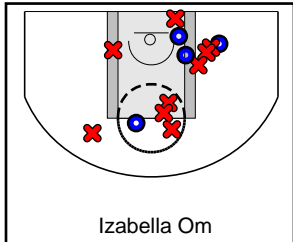

#	Name	G	MIN	FGM	FGA	FG%	2PM	2PA	2P%	3PM	3PA	3P%	FTM	FTA	FT%	OREB	DREB	REB	AST	STL	BLK	DEF	TO	PF	CHG	PM	PTS
0	Izabella Om	1	21	4	15	.267	4	15	.267	0	0	.000	0	0	.000	1	1	2	2	0	0	0	3	2	0	-2	8
10	India Otto	1	20	0	4	.000	0	0	.000	0	4	.000	0	0	.000	0	0	0	1	1	0	0	2	1	0	-11	0
12	McKayla Willams	1	17	3	4	.750	3	4	.750	0	0	.000	5	6	.833	0	4	4	0	3	0	0	0	3	0	-4	11
13	Katherine Goostrey	1	12	1	5	.200	1	3	.333	0	2	.000	4	6	.667	1	1	2	2	1	0	0	2	4	0	-12	6
15	Amnda Olinger	1	14	1	4	.250	0	0	.000	1	4	.250	2	4	.500	1	1	2	0	0	0	0	0	0	0	1	5
22	Peyton Vansoest	1	11	0	2	.000	0	2	.000	0	0	.000	0	0	.000	4	1	5	0	0	0	0	1	1	0	-2	0
23	Jasmine Davis	1	19	2	6	.333	2	4	.500	0	2	.000	2	2	1.000	3	5	8	0	2	0	0	0	4	0	6	6
24	Kiya Dorroh	1	15	2	4	.500	1	2	.500	1	2	.500	0	1	.000	1	0	1	0	0	0	0	0	2	0	-8	5
30	Haylee Aiden	1	17	0	2	.000	0	2	.000	0	0	.000	0	2	.000	3	2	5	0	1	0	0	0	2	0	-14	0
31		1	15	1	4	.250	1	3	.333	0	1	.000	0	0	.000	1	1	2	0	0	0	0	0	2	0	-20	2
40	Megan Nieto	0	0	0	0	.000	0	0	.000	0	0	.000	0	0	.000	0	0	0	0	0	0	0	0	0	0	0	0
44	Samiya Terry	1	4	1	2	.500	1	2	.500	0	0	.000	0	0	.000	0	0	0	0	0	0	0	0	1	0	-4	2
	TEAM	0	0	0	0	.000	0	0	.000	0	0	.000	0	0	.000	0	0	0	0	0	0	0	0	0	0	0	0
	TOTALS	1	32	15	52	.288	13	37	.351	2	15	.133	13	21	.619	15	16	31	5	8	0	0	8	22	0	-14	45