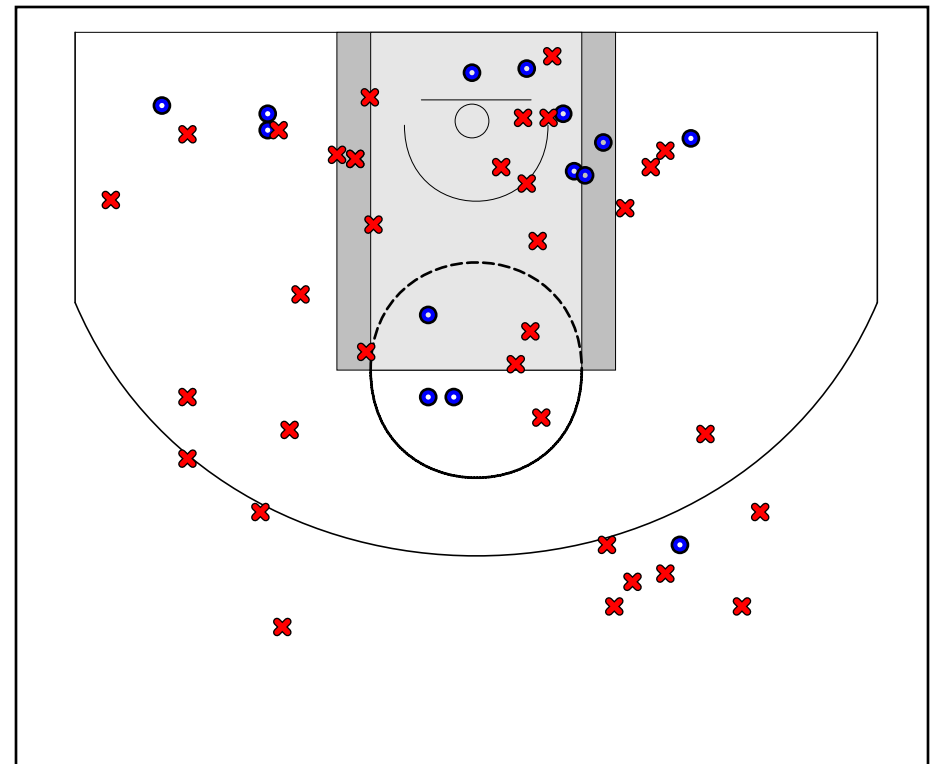

Game Summary Comparison

Statistic	New England Crusaders	Cal Swish
Points	59	45
<i>Field Goals</i>	18 / 43	15 / 52
<i>2 Point</i>	11 / 25	13 / 37
<i>3 Point</i>	7 / 18	2 / 15
<i>Free Throws</i>	16 / 24	13 / 21
Assists	13	5
Rebounds	42	31
<i>Offensive</i>	14	15
<i>Defensive</i>	28	16
Blocks	3	0
Steals	6	8
Deflections	0	0
Turnovers	14	8
Charges Taken	0	0
Personal Fouls	20	22

Cal Swish