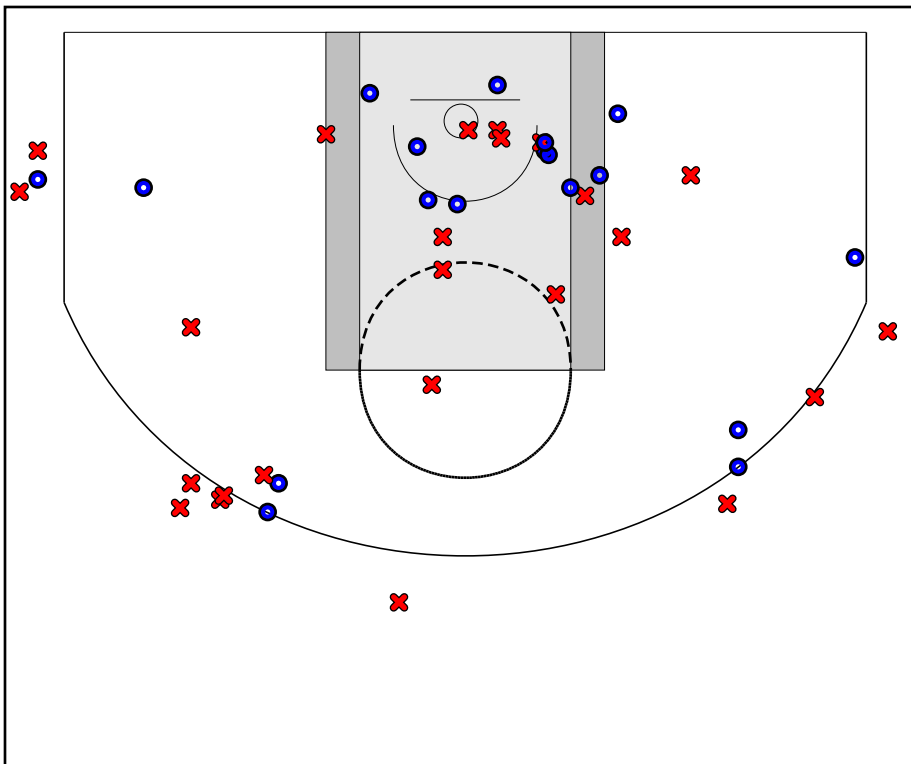

Game Summary Comparison

Statistic	New England Crusaders	Cal Swish
Points	59	45
<i>Field Goals</i>	18 / 43	15 / 52
<i>2 Point</i>	11 / 25	13 / 37
<i>3 Point</i>	7 / 18	2 / 15
<i>Free Throws</i>	16 / 24	13 / 21
Assists	13	5
Rebounds	42	31
<i>Offensive</i>	14	15
<i>Defensive</i>	28	16
Blocks	3	0
Steals	6	8
Deflections	0	0
Turnovers	14	8
Charges Taken	0	0
Personal Fouls	20	22

New England Crusaders