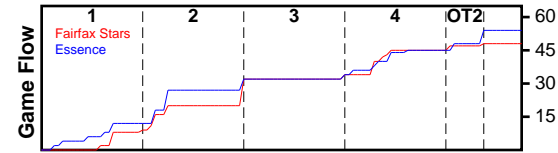

Essence

07/08/2018 Fairfax Stars at Essence (GEYBL3)

	1	2	3	4	OT2	T
Fairfax Stars	8	12	12	13	3	48
Essence	12	15	5	13	9	54

#	Name	G	MIN	FGM	FGA	FG%	2PM	2PA	2P%	3PM	3PA	3P%	FTM	FTA	FT%	OREB	DREB	REB	AST	STL	BLK	DEF	TO	PF	CHG	PM	PTS
3	Erin Turrall	1	24	6	12	.500	3	6	.500	3	6	.500	2	2	1.000	1	4	5	0	0	0	0	3	0	0	9	17
5	Jasmine Peaks	1	18	0	0	.000	0	0	.000	0	0	.000	0	0	.000	0	0	0	2	1	0	0	1	1	0	-1	0
10	Emerielle James	1	4	0	0	.000	0	0	.000	0	0	.000	0	0	.000	0	2	2	0	0	0	0	0	1	0	-5	0
11	Knisha Godfrey	1	23	2	4	.500	2	4	.500	0	0	.000	1	2	.500	1	3	4	0	0	1	0	1	1	0	6	5
12	Janelle Jones	1	12	2	4	.500	2	4	.500	0	0	.000	0	0	.000	1	2	3	0	0	0	0	0	1	0	3	4
15	Zakiyah Franklin	1	33	6	15	.400	6	11	.545	0	4	.000	0	0	.000	0	5	5	1	1	0	0	3	3	0	8	12
20	Nigeria Harkless	1	33	3	7	.429	3	7	.429	0	0	.000	0	2	.000	2	3	5	1	0	1	0	1	3	0	7	6
21	Cheyenne Daniels	0	0	0	0	.000	0	0	.000	0	0	.000	0	0	.000	0	0	0	0	0	0	0	0	0	0	0	0
23	Koi Love	1	16	2	9	.222	2	7	.286	0	2	.000	4	4	1.000	1	4	5	1	2	0	0	2	0	0	9	8
30	Nabaweeyah McGill	1	17	0	4	.000	0	4	.000	0	0	.000	2	2	1.000	3	3	6	0	0	1	0	1	1	0	-5	2
32	Destiny Thomas	0	0	0	0	.000	0	0	.000	0	0	.000	0	0	.000	0	0	0	0	0	0	0	0	0	0	0	0
	TEAM	0	0	0	0	.000	0	0	.000	0	0	.000	0	0	.000	0	0	0	0	0	0	0	0	0	0	0	0
	TOTALS	1	32	21	55	.382	18	43	.419	3	12	.250	9	12	.750	9	26	35	5	4	3	0	12	11	0	6	54