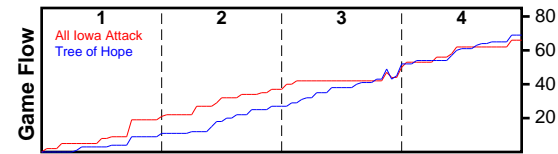

Tree of Hope

07/08/2018 All Iowa Attack at Tree of Hope (GEYBL2)

	1	2	3	4	T
All Iowa Attack	19	18	13	16	66
Tree of Hope	9	18	22	20	69