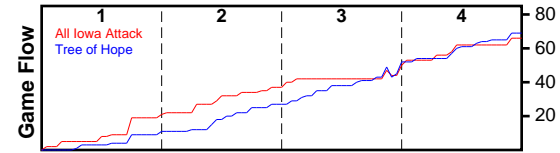

All Iowa Attack

07/08/2018 All Iowa Attack at Tree of Hope (GEYBL2)

	1	2	3	4	T
All Iowa Attack	19	18	13	16	66
Tree of Hope	9	18	22	20	69

#	Name	G	MIN	FGM	FGA	FG%	2PM	2PA	2P%	3PM	3PA	3P%	FTM	FTA	FT%	OREB	DREB	REB	AST	STL	BLK	DEF	TO	PF	CHG	PM	PTS	
1		1	9	0	0	.000	0	0	.000	0	0	.000	0	0	.000	0	0	0	0	0	0	0	0	0	0	0	6	0
2	Greta Kampschroeder	1	18	2	3	.667	2	3	.667	0	0	.000	0	0	.000	0	2	2	0	1	0	0	1	5	0	-10	4	
3	Sara Mcullough	0	0	0	0	.000	0	0	.000	0	0	.000	0	0	.000	0	0	0	0	0	0	0	0	0	0	0	0	
10	Kylie Feuerbach	1	17	2	5	.400	1	4	.250	1	1	1.000	0	0	.000	0	2	2	0	0	0	0	0	5	0	-3	5	
11	Megan Meyer	1	29	3	5	.600	0	0	.000	3	5	.600	0	0	.000	0	1	1	1	1	0	0	1	1	0	-3	9	
13	Shateah Wetering	1	26	2	4	.500	2	4	.500	0	0	.000	1	4	.250	1	1	2	1	0	0	0	0	6	0	-7	5	
20	Anna Brown	1	11	2	3	.667	0	0	.000	2	3	.667	0	0	.000	0	1	1	0	0	0	0	0	2	0	7	6	
22	Caitlin Clark	1	31	6	15	.400	4	6	.667	2	9	.222	6	8	.750	0	2	2	4	3	0	0	2	3	0	-3	20	
23	Aubrey Jones	1	25	5	7	.714	2	4	.500	3	3	1.000	4	4	1.000	0	0	0	0	0	0	0	2	2	0	-3	17	
42	Regan Nesheim	0	0	0	0	.000	0	0	.000	0	0	.000	0	0	.000	0	0	0	0	0	0	0	0	0	0	0	0	
	TEAM	0	0	0	0	.000	0	0	.000	0	0	.000	0	0	.000	0	0	0	0	0	0	0	0	0	0	0	0	
	TOTALS	1	32	22	42	.524	11	21	.524	11	21	.524	11	16	.688	1	9	10	6	4	0	0	6	24	0	-3	66	