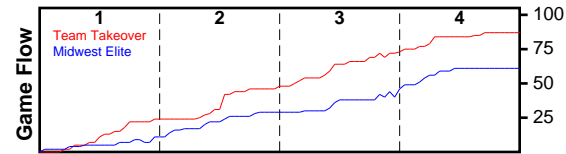

Team Takeover

07/08/2018 Team Takeover at Midwest Elite (GEYBL2)

	1	2	3	4	T
Team Takeover	24	22	26	15	87
Midwest Elite	11	18	15	17	61

#	Name	G	MIN	FGM	FGA	FG%	2PM	2PA	2P%	3PM	3PA	3P%	FTM	FTA	FT%	OREB	DREB	REB	AST	STL	BLK	DEF	TO	PF	CHG	PM	PTS
1	Mir McLean	1	27	8	8	1.000	8	8	1.000	0	0	.000	6	10	.600	2	4	6	0	0	0	0	1	3	0	22	22
2	Lauren Park-Lane	1	12	3	7	.429	1	5	.200	2	2	1.000	2	2	1.000	0	0	0	4	1	0	0	0	1	0	17	10
3	Iyanna Warren	0	0	0	0	.000	0	0	.000	0	0	.000	0	0	.000	0	0	0	0	0	0	0	0	0	0	0	0
5	Jessica Booth	1	18	2	6	.333	2	6	.333	0	0	.000	2	4	.500	0	1	1	2	2	0	0	1	1	0	10	6
10	Angel Reese	1	21	9	15	.600	9	15	.600	0	0	.000	4	5	.800	4	6	10	1	2	1	0	0	4	0	25	22
11	Rayniah Walker	1	9	0	0	.000	0	0	.000	0	0	.000	0	0	.000	0	3	3	0	0	0	0	1	2	0	3	0
12	Jakia Brown-Turner	1	31	6	12	.500	3	7	.429	3	5	.600	5	6	.833	1	5	6	1	0	0	0	2	4	0	29	20
20	Jayla James	1	25	2	7	.286	1	4	.250	1	3	.333	1	2	.500	1	2	3	0	0	0	0	4	2	0	11	6
24	Madison Scott	1	22	0	1	.000	0	1	.000	0	0	.000	1	2	.500	2	2	4	2	0	0	0	3	4	0	13	1
34	Dainajoy McFarlane	0	0	0	0	.000	0	0	.000	0	0	.000	0	0	.000	0	0	0	0	0	0	0	0	0	0	0	0
	TEAM	0	0	0	0	.000	0	0	.000	0	0	.000	0	0	.000	0	0	0	0	0	0	0	0	0	0	0	0
	TOTALS	1	32	30	56	.536	24	46	.522	6	10	.600	21	31	.677	10	23	33	10	5	1	0	12	21	0	26	87