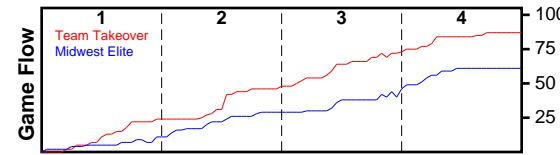

Midwest Elite

07/08/2018 Team Takeover at Midwest Elite (GEYBL2)

	1	2	3	4	T
Team Takeover	24	22	26	15	87
Midwest Elite	11	18	15	17	61