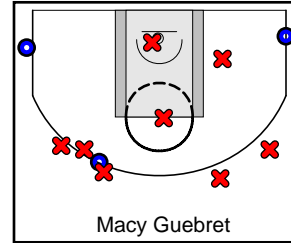

# North Tartan

07/08/2018 North Tartan at Philly Belles (GEYBL2)

	1	2	3	4	T
North Tartan	13	15	0	13	41
Philly Belles	13	11	8	18	50

#	Name	G	MIN	FGM	FGA	FG%	2PM	2PA	2P%	3PM	3PA	3P%	FTM	FTA	FT%	OREB	DREB	REB	AST	STL	BLK	DEF	TO	PF	CHG	PM	PTS
3	Anna Harvey	1	10	0	1	.000	0	0	.000	0	1	.000	0	0	.000	0	2	2	0	0	0	0	1	1	0	-3	0
4	Sara Scalia	1	19	5	11	.455	3	4	.750	2	7	.286	1	2	.500	1	5	6	5	3	0	0	2	2	0	-9	13
11	Masengo Mutanda	1	22	1	6	.167	1	5	.200	0	1	.000	2	2	1.000	0	3	3	3	0	0	0	5	1	0	-5	4
21	Macy Guebret	1	20	3	11	.273	0	3	.000	3	8	.375	1	2	.500	0	4	4	0	1	0	0	2	3	0	-8	10
22	Frannie Hottinger	1	7	3	4	.750	3	3	1.000	0	1	.000	2	3	.667	2	3	5	0	1	0	0	3	4	0	-4	8
23	Taylie Scott	1	2	0	0	.000	0	0	.000	0	0	.000	0	0	.000	0	0	0	0	0	0	0	0	0	0	-8	0
24	Olivia Lane	1	1	0	0	.000	0	0	.000	0	0	.000	0	0	.000	0	1	1	0	0	0	0	0	2	0	2	0
30	Kallie Theisen	1	17	1	4	.250	1	3	.333	0	1	.000	0	2	.000	0	1	1	2	0	1	0	2	2	0	-6	2
32	Hannah Purcell	1	2	0	0	.000	0	0	.000	0	0	.000	0	0	.000	0	0	0	0	0	0	0	0	0	0	-1	0
33	Liza Karlen	1	12	1	4	.250	1	2	.500	0	2	.000	0	0	.000	2	2	4	1	0	0	0	1	3	0	-9	2
34	Mykel Parham	1	12	1	3	.333	1	3	.333	0	0	.000	0	0	.000	3	3	6	1	1	0	0	3	5	0	-5	2
	TEAM	1	0	0	0	.000	0	0	.000	0	0	.000	0	0	.000	1	0	1	0	0	0	0	0	0	0	0	0
	<b>TOTALS</b>	<b>1</b>	<b>32</b>	<b>15</b>	<b>44</b>	<b>.341</b>	<b>10</b>	<b>23</b>	<b>.435</b>	<b>5</b>	<b>21</b>	<b>.238</b>	<b>6</b>	<b>11</b>	<b>.545</b>	<b>9</b>	<b>24</b>	<b>33</b>	<b>12</b>	<b>6</b>	<b>1</b>	<b>0</b>	<b>19</b>	<b>23</b>	<b>0</b>	<b>-9</b>	<b>41</b>