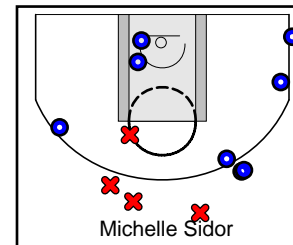

#	Name	G	MIN	FGM	FGA	FG%	2PM	2PA	2P%	3PM	3PA	3P%	FTM	FTA	FT%	OREB	DREB	REB	AST	STL	BLK	DEF	TO	PF	CHG	PM	PTS
0	Shania Davis	0	0	0	0	.000	0	0	.000	0	0	.000	0	0	.000	0	0	0	0	0	0	0	0	0	0	0	0
1	Jariah Patterson	1	6	0	1	.000	0	0	.000	0	1	.000	0	0	.000	0	0	0	0	0	1	0	0	0	0	5	0
2	Saniah Caldwell	0	0	0	0	.000	0	0	.000	0	0	.000	0	0	.000	0	0	0	0	0	0	0	0	0	0	0	0
3	Makenzie Helms	0	0	0	0	.000	0	0	.000	0	0	.000	0	0	.000	0	0	0	0	0	0	0	0	0	0	0	0
4	Bianca Glover	0	0	0	0	.000	0	0	.000	0	0	.000	0	0	.000	0	0	0	0	0	0	0	0	0	0	0	0
5	Jaida Patrick	1	31	5	14	.357	5	12	.417	0	2	.000	0	0	.000	2	7	9	5	1	0	0	3	4	0	-4	10
10	Nia Jordan	1	17	1	2	.500	1	2	.500	0	0	.000	1	2	.500	1	0	1	1	2	0	0	2	5	0	1	3
11	Kaelynn Satterfield	1	30	7	10	.700	7	10	.700	0	0	.000	5	7	.714	5	9	14	6	2	1	0	10	0	0	-4	19
12	Christina Dalce	1	5	0	0	.000	0	0	.000	0	0	.000	0	0	.000	0	2	2	0	0	1	0	0	3	0	6	0
21	Sydnei Caldwell	1	15	1	6	.167	1	2	.500	0	4	.000	0	1	.000	0	0	0	0	0	0	0	0	2	0	-4	2
23	Michelle Sidor	1	31	8	13	.615	2	4	.500	6	9	.667	4	7	.571	0	1	1	5	2	0	0	3	1	0	-5	26
32	Mariah Perez	1	28	3	4	.750	3	4	.750	0	0	.000	0	0	.000	0	6	6	3	1	0	0	2	4	0	-10	6
	TEAM	0	0	0	0	.000	0	0	.000	0	0	.000	0	0	.000	0	0	0	0	0	0	0	0	0	0	0	0
	TOTALS	1	32	25	50	.500	19	34	.559	6	16	.375	10	17	.588	8	25	33	20	8	3	0	20	19	0	-3	66