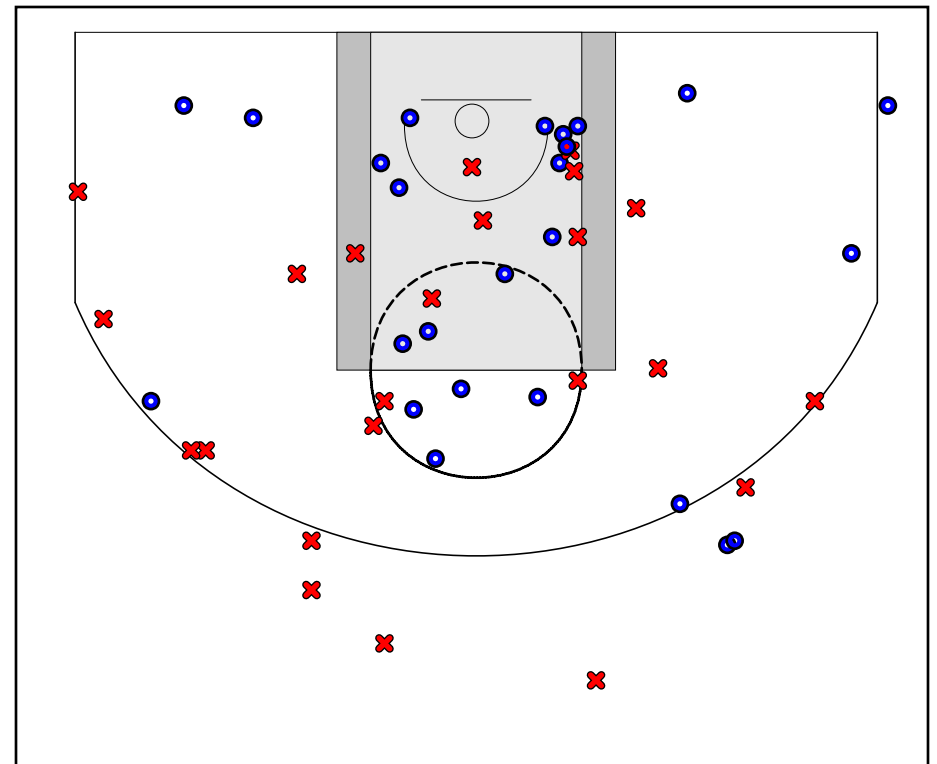

Kentucky Premier

New Jersey Sparks

Kentucky Premier Turnovers

Period	Clock	Player	Turnover Type
1st Period	6:56	#5 Ashlee harris	Steal
2nd Period	7:16	#23 Maddie Scherr	Steal
2nd Period	6:25	#3 Kennedy Igo	Steal
2nd Period	4:43	#3 Kennedy Igo	Steal
2nd Period	0:44	#15 Lauren Schwartz	Out of Bounds
3rd Period	3:14	#15 Lauren Schwartz	Traveling
3rd Period	2:41	#23 Maddie Scherr	Out of Bounds
3rd Period	0:32	#23 Maddie Scherr	Steal
3rd Period	0:20	#22 Kristen Clemons	Steal
4th Period	5:32	#32 Emma King	Traveling
4th Period	4:58	#23 Maddie Scherr	Steal
4th Period	0:45	#32 Emma King	Out of Bounds
4th Period	0:31	#3 Kennedy Igo	Steal