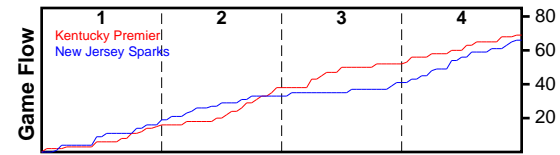

Kentucky Premier

07/08/2018 Kentucky Premier at New Jersey Sparks (GE)

	1	2	3	4	T
Kentucky Premier	15	23	14	17	69
New Jersey	19	14	8	25	66

#	Name	G	MIN	FGM	FGA	FG%	2PM	2PA	2P%	3PM	3PA	3P%	FTM	FTA	FT%	OREB	DREB	REB	AST	STL	BLK	DEF	TO	PF	CHG	PM	PTS
3	Kennedy Igo	1	21	4	7	.571	1	2	.500	3	5	.600	0	0	.000	1	1	2	2	0	0	0	3	2	0	14	11
4	Joelle JOhnson	1	13	2	5	.400	2	4	.500	0	1	.000	0	1	.000	0	1	1	4	2	0	0	0	0	0	19	4
5	Ashlee harris	1	9	0	2	.000	0	1	.000	0	1	.000	2	2	1.000	0	0	0	0	1	0	0	1	0	0	-9	2
11	Maaliya Owens	1	3	1	2	.500	1	1	1.000	0	1	.000	0	0	.000	0	0	0	0	0	0	0	0	1	0	-2	2
12	Jillian Hayes	1	8	1	2	.500	1	2	.500	0	0	.000	3	8	.375	2	0	2	0	0	0	0	0	1	0	-1	5
15	Lauren Schwartz	1	24	4	5	.800	2	3	.667	2	2	1.000	2	3	.667	1	2	3	4	1	0	0	2	2	0	8	12
21	Kaiya Wynn	1	13	3	6	.500	3	5	.600	0	1	.000	1	2	.500	1	2	3	0	0	0	0	0	0	0	-8	7
22	Kristen Clemons	1	8	0	2	.000	0	2	.000	0	0	.000	0	0	.000	2	0	2	0	1	0	0	1	0	0	-10	0
23	Maddie Scherr	1	31	3	10	.300	3	9	.333	0	1	.000	2	3	.667	2	5	7	6	3	0	0	4	3	0	8	8
25	Erin Toller	0	0	0	0	.000	0	0	.000	0	0	.000	0	0	.000	0	0	0	0	0	0	0	0	0	0	0	0
32	Emma King	1	15	4	10	.400	1	2	.500	3	8	.375	0	0	.000	0	1	1	1	1	0	0	2	2	1	-13	11
34	Cameron Browning	1	21	2	3	.667	2	3	.667	0	0	.000	3	5	.600	3	6	9	0	2	0	0	0	2	0	9	7
	TEAM	0	0	0	0	.000	0	0	.000	0	0	.000	0	0	.000	0	0	0	0	0	0	0	0	0	0	0	0
	TOTALS	1	32	24	54	.444	16	34	.471	8	20	.400	13	24	.542	12	18	30	17	11	0	0	13	13	1	3	69