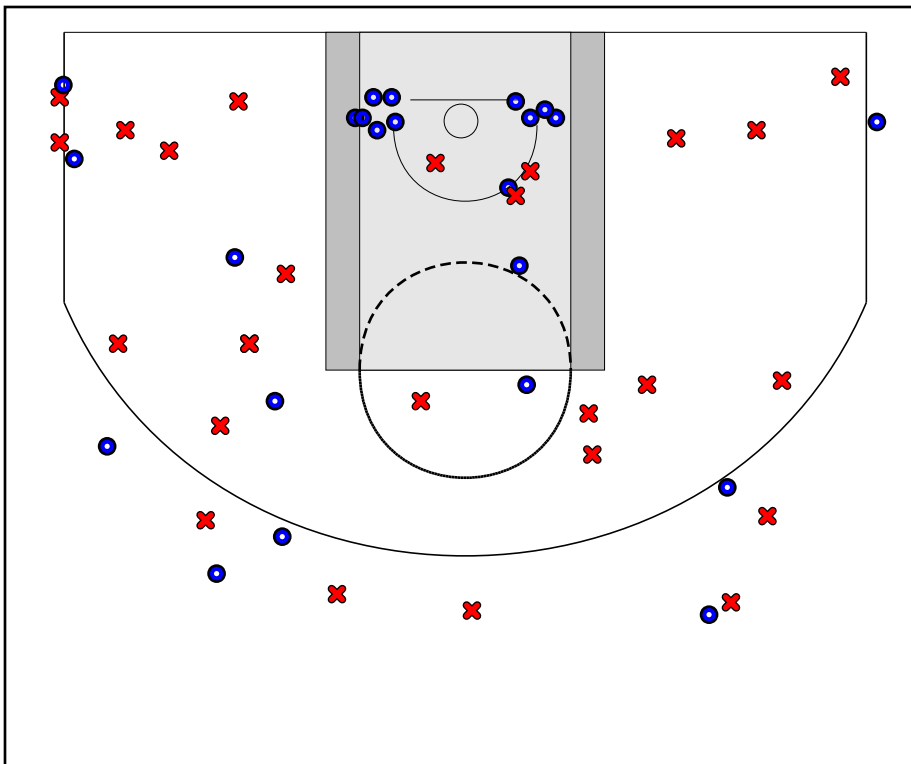

Kentucky Premier

New Jersey Sparks

Kentucky Premier Turnovers

Period	Clock	Player	Turnover Type
1st Period	6:56	#5 Ashlee harris	Steal
2nd Period	7:16	#23 Maddie Scherr	Steal
2nd Period	6:25	#3 Kennedy Igo	Steal
2nd Period	4:43	#3 Kennedy Igo	Steal
2nd Period	0:44	#15 Lauren Schwartz	Out of Bounds
3rd Period	3:14	#15 Lauren Schwartz	Traveling
3rd Period	2:41	#23 Maddie Scherr	Out of Bounds
3rd Period	0:32	#23 Maddie Scherr	Steal
3rd Period	0:20	#22 Kristen Clemons	Steal
4th Period	5:32	#32 Emma King	Traveling
4th Period	4:58	#23 Maddie Scherr	Steal
4th Period	0:45	#32 Emma King	Out of Bounds
4th Period	0:31	#3 Kennedy Igo	Steal

New Jersey Sparks Turnovers

Period	Clock	Player	Turnover Type
1st Period	7:38	#11 Kaelynn Satterfield	Out of Bounds
1st Period	4:47	#11 Kaelynn Satterfield	Steal
1st Period	3:46	#32 Mariah Perez	Steal
1st Period	3:40	#23 Michelle Sidor	Traveling
1st Period	2:43	#23 Michelle Sidor	Double Dribble
1st Period	2:26	#11 Kaelynn Satterfield	Steal
2nd Period	6:29	#10 Nia Jordan	Traveling
2nd Period	6:22	#23 Michelle Sidor	Steal
2nd Period	4:49	#10 Nia Jordan	Steal
2nd Period	3:20	#11 Kaelynn Satterfield	Double Dribble
3rd Period	7:48	#11 Kaelynn Satterfield	Steal
3rd Period	5:50	#11 Kaelynn Satterfield	Steal
3rd Period	5:29	#5 Jaida Patrick	Out of Bounds
3rd Period	5:06	#5 Jaida Patrick	Out of Bounds
3rd Period	4:21	#11 Kaelynn Satterfield	Steal
3rd Period	3:26	#11 Kaelynn Satterfield	Steal
3rd Period	2:17	#11 Kaelynn Satterfield	Out of Bounds
3rd Period	0:31	#11 Kaelynn Satterfield	Steal
4th Period	3:19	#32 Mariah Perez	Steal