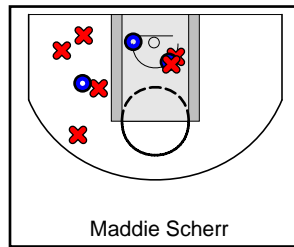

#	Name	G	MIN	FGM	FGA	FG%	2PM	2PA	2P%	3PM	3PA	3P%	FTM	FTA	FT%	OREB	DREB	REB	AST	STL	BLK	DEF	TO	PF	CHG	PM	PTS
3	Kennedy Igo	1	21	4	7	.571	1	2	.500	3	5	.600	0	0	.000	1	1	2	2	0	0	0	3	2	0	14	11
4	Joelle JOhnson	1	13	2	5	.400	2	4	.500	0	1	.000	0	1	.000	0	1	1	4	2	0	0	0	0	0	19	4
5	Ashlee harris	1	9	0	2	.000	0	1	.000	0	1	.000	2	2	1.000	0	0	0	0	1	0	0	1	0	0	-9	2
11	Maaliya Owens	1	3	1	2	.500	1	1	1.000	0	1	.000	0	0	.000	0	0	0	0	0	0	0	0	1	0	-2	2
12	Jillian Hayes	1	8	1	2	.500	1	2	.500	0	0	.000	3	8	.375	2	0	2	0	0	0	0	0	1	0	-1	5
15	Lauren Schwartz	1	24	4	5	.800	2	3	.667	2	2	1.000	2	3	.667	1	2	3	4	1	0	0	2	2	0	8	12
21	Kaiya Wynn	1	13	3	6	.500	3	5	.600	0	1	.000	1	2	.500	1	2	3	0	0	0	0	0	0	0	-8	7
22	Kristen Clemons	1	8	0	2	.000	0	2	.000	0	0	.000	0	0	.000	2	0	2	0	1	0	0	1	0	0	-10	0
23	Maddie Scherr	1	31	3	10	.300	3	9	.333	0	1	.000	2	3	.667	2	5	7	6	3	0	0	4	3	0	8	8
25	Erin Toller	0	0	0	0	.000	0	0	.000	0	0	.000	0	0	.000	0	0	0	0	0	0	0	0	0	0	0	0
32	Emma King	1	15	4	10	.400	1	2	.500	3	8	.375	0	0	.000	0	1	1	1	1	0	0	2	2	1	-13	11
34	Cameron Browning	1	21	2	3	.667	2	3	.667	0	0	.000	3	5	.600	3	6	9	0	2	0	0	0	2	0	9	7
	TEAM	0	0	0	0	.000	0	0	.000	0	0	.000	0	0	.000	0	0	0	0	0	0	0	0	0	0	0	0
	TOTALS	1	32	24	54	.444	16	34	.471	8	20	.400	13	24	.542	12	18	30	17	11	0	0	13	13	1	3	69