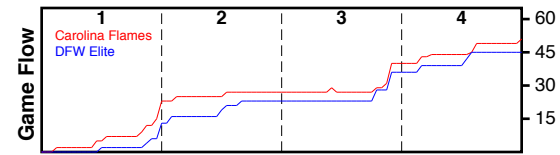

# Carolina Flames

07/10/2018 Carolina Flames at DFW Elite (NN18)

	1	2	3	4	T
Carolina Flames	23	4	13	11	51
DFW Elite	13	10	13	9	45

#	Name	G	MIN	FGM	FGA	FG%	2PM	2PA	2P%	3PM	3PA	3P%	FTM	FTA	FT%	OREB	DREB	REB	AST	STL	BLK	DEF	TO	PF	CHG	PM	PTS
0	Levossie Taylor	0	0	0	0	.000	0	0	.000	0	0	.000	0	0	.000	0	0	0	0	0	0	0	0	0	0	0	0
2	Kendal Moore	1	29	2	6	.333	0	2	.000	2	4	.500	4	4	1.000	0	0	0	5	1	0	0	2	2	0	8	10
3	Jada Peebles	1	6	1	4	.250	0	2	.000	1	2	.500	0	0	.000	0	1	1	0	1	0	0	2	0	0	-2	3
10	Anaia Hoard	0	0	0	0	.000	0	0	.000	0	0	.000	0	0	.000	0	0	0	0	0	0	0	0	0	0	0	0
13	Teonni Key	1	30	1	7	.143	1	7	.143	0	0	.000	3	4	.750	1	4	5	0	1	1	0	1	5	0	2	5
15	Ciara Moore	0	0	0	0	.000	0	0	.000	0	0	.000	0	0	.000	0	0	0	0	0	0	0	0	0	0	0	0
21	Nya Mitchels	1	15	0	1	.000	0	1	.000	0	0	.000	0	0	.000	0	0	0	1	0	0	0	0	2	0	-6	0
22	Saniya Rivers	1	30	3	5	.600	3	3	1.000	0	2	.000	3	6	.500	0	7	7	1	1	0	0	1	1	0	5	9
23	Tamari Key	1	16	3	5	.600	3	5	.600	0	0	.000	0	2	.000	3	4	7	0	0	2	0	1	0	0	10	6
31	Anya Poole	1	5	4	6	.667	3	4	.750	1	2	.500	1	1	1.000	0	1	1	0	0	0	0	0	1	0	4	10
32	Alexandria Scruggs	1	32	3	9	.333	2	5	.400	1	4	.250	1	3	.333	0	2	2	0	0	0	0	2	0	0	9	8
	TEAM	0	0	0	0	.000	0	0	.000	0	0	.000	0	0	.000	0	0	0	0	0	0	0	0	0	0	0	0
	<b>TOTALS</b>	<b>1</b>	<b>32</b>	<b>17</b>	<b>43</b>	<b>.395</b>	<b>12</b>	<b>29</b>	<b>.414</b>	<b>5</b>	<b>14</b>	<b>.357</b>	<b>12</b>	<b>20</b>	<b>.600</b>	<b>4</b>	<b>19</b>	<b>23</b>	<b>7</b>	<b>4</b>	<b>3</b>	<b>0</b>	<b>9</b>	<b>11</b>	<b>0</b>	<b>6</b>	<b>51</b>