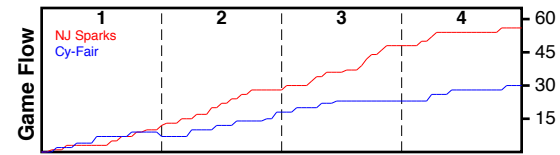

NJ Sparks

07/10/2018 NJ Sparks at Cy-Fair (NN18)

	1	2	3	4	T
NJ Sparks	10	18	20	8	56
Cy-Fair	7	11	5	7	30

#	Name	G	MIN	FGM	FGA	FG%	2PM	2PA	2P%	3PM	3PA	3P%	FTM	FTA	FT%	OREB	DREB	REB	AST	STL	BLK	DEF	TO	PF	CHG	PM	PTS
0	Shania Davis	1	16	0	1	.000	0	1	.000	0	0	.000	2	2	1.000	0	1	1	1	0	0	0	2	2	0	3	2
1	Jariah Patterson	1	17	2	3	.667	2	2	1.000	0	1	.000	0	0	.000	0	1	1	0	1	0	0	0	1	0	13	4
2	S Caldwell	1	13	1	3	.333	1	2	.500	0	1	.000	0	0	.000	1	1	2	1	2	0	0	1	0	0	8	2
2	Saniah Caldwell	0	0	0	0	.000	0	0	.000	0	0	.000	0	0	.000	0	0	0	0	0	0	0	0	0	0	0	0
5	Jaida Patrick	1	21	2	5	.400	2	5	.400	0	0	.000	5	6	.833	0	5	5	4	0	2	0	0	1	0	16	9
10	Nia Jordan	1	19	0	2	.000	0	2	.000	0	0	.000	0	0	.000	0	1	1	0	1	0	0	1	1	0	23	0
11	Kaelynn Satterfield	1	19	4	6	.667	4	5	.800	0	1	.000	3	4	.750	3	5	8	0	1	0	0	2	2	0	11	11
12	Cristina Dalce	1	13	1	1	1.000	1	1	1.000	0	0	.000	1	2	.500	0	2	2	0	0	0	0	0	2	0	11	3
21	Sydnei Caldwell	1	10	0	2	.000	0	2	.000	0	0	.000	0	0	.000	0	2	2	1	2	0	0	0	0	0	7	0
23	Michelle Sidor	1	22	8	13	.615	7	10	.700	1	3	.333	6	7	.857	1	1	2	0	1	0	0	0	2	0	25	23
32	Mariah Perez	1	15	1	4	.250	1	4	.250	0	0	.000	0	0	.000	1	3	4	1	3	0	0	1	1	0	3	2
	TEAM	1	0	0	0	.000	0	0	.000	0	0	.000	0	0	.000	1	1	2	0	0	0	0	0	0	0	0	0
	TOTALS	1	32	19	40	.475	18	34	.529	1	6	.167	17	21	.810	7	23	30	8	11	2	0	7	12	0	26	56