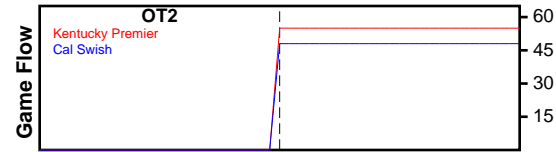

Kentucky Premier

07/10/2018 Kentucky Premier at Cal Swish (NN18)

	OT2	T
Kentucky Premier	55	55
Cal Swish	48	48

#	Name	G	MIN	FGM	FGA	FG%	2PM	2PA	2P%	3PM	3PA	3P%	FTM	FTA	FT%	OREB	DREB	REB	AST	STL	BLK	DEF	TO	PF	CHG	PM	PTS	
3	Kennedy Igo	1	0	0	0	.000	0	0	.000	0	0	.000	1	2	.500	1	1	2	0	0	0	0	0	0	0	0	-6	1
4	Joelle Johnson	1	0	0	1	.000	0	1	.000	0	0	.000	0	0	.000	0	0	0	0	0	0	0	0	0	0	2	0	
5	Ashlee Harris	1	0	3	5	.600	2	2	1.000	1	3	.333	0	0	.000	2	1	3	0	0	0	0	0	1	0	14	7	
11	Maaliya Owens	1	0	0	0	.000	0	0	.000	0	0	.000	0	0	.000	0	0	0	0	0	0	0	0	0	0	-3	0	
12	Jillian Hayes	1	0	2	3	.667	2	3	.667	0	0	.000	0	2	.000	1	0	1	0	0	0	0	0	1	0	-2	4	
14	Courtney Hurst	0	0	0	0	.000	0	0	.000	0	0	.000	0	0	.000	0	0	0	0	0	0	0	0	0	0	0	0	
15	Lauren Schwartz	1	0	3	5	.600	3	5	.600	0	0	.000	0	0	.000	0	1	1	1	1	0	0	0	0	0	12	6	
21	Kaiya Wynn	1	0	1	3	.333	1	3	.333	0	0	.000	0	4	.000	0	2	2	0	0	1	0	0	0	0	-2	2	
22	Kristen Clemons	1	0	3	4	.750	3	4	.750	0	0	.000	7	8	.875	2	2	4	0	0	0	0	2	1	0	10	13	
23	Maddie Scherr	1	0	4	14	.286	2	9	.222	2	5	.400	2	2	1.000	4	3	7	2	0	0	0	1	2	0	11	12	
25	Erin Toller	0	0	0	0	.000	0	0	.000	0	0	.000	0	0	.000	0	0	0	0	0	0	0	0	0	0	0	0	
32	Emma King	1	0	2	3	.667	2	2	1.000	0	1	.000	0	0	.000	0	0	0	0	0	1	0	2	4	0	1	4	
34	Cameron Browning	1	0	3	5	.600	3	5	.600	0	0	.000	0	0	.000	1	0	1	0	0	0	0	1	4	0	13	6	
	TEAM	1	0	0	0	.000	0	0	.000	0	0	.000	0	0	.000	0	2	2	0	0	0	0	0	0	0	0	0	
	TOTALS	1	0	21	43	.488	18	34	.529	3	9	.333	10	18	.556	11	12	23	3	0	2	0	6	13	0	7	55	