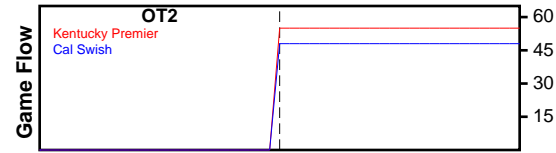

Cal Swish

07/10/2018 Kentucky Premier at Cal Swish (NN18)

	OT2	T
Kentucky Premier	55	55
Cal Swish	48	48