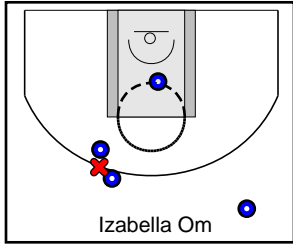

#	Name	G	MIN	FGM	FGA	FG%	2PM	2PA	2P%	3PM	3PA	3P%	FTM	FTA	FT%	OREB	DREB	REB	AST	STL	BLK	DEF	TO	PF	CHG	PM	PTS
0	Izabella Om	1	0	4	6	.667	3	5	.600	1	1	1.000	1	1	1.000	2	0	2	0	0	0	0	1	1	0	-11	10
10	India Otto	1	0	3	3	1.000	2	2	1.000	1	1	1.000	2	2	1.000	0	0	0	0	0	0	0	0	2	0	-2	9
12	McKayla Willams	1	0	2	10	.200	1	3	.333	1	7	.143	1	2	.500	1	3	4	0	0	0	0	1	0	0	-12	6
13	Katherine Goostrey	1	0	0	1	.000	0	1	.000	0	0	.000	0	0	.000	0	1	1	0	0	0	0	0	0	0	-1	0
15	Amanda Olinger	1	0	4	7	.571	2	4	.500	2	3	.667	0	0	.000	2	1	3	0	0	0	0	1	2	0	-10	10
22	Peyton Vansoest	1	0	0	2	.000	0	0	.000	0	2	.000	0	0	.000	0	0	0	0	0	0	0	2	0	0	-10	0
23	Jasmine Davis	1	0	2	5	.400	2	5	.400	0	0	.000	0	0	.000	0	1	1	0	0	0	0	0	0	0	-18	4
24	Kiya Dorroh	1	0	1	1	1.000	1	1	1.000	0	0	.000	0	0	.000	0	1	1	0	0	0	0	0	1	0	8	2
30	Haylee Aiden	1	0	0	1	.000	0	0	.000	0	1	.000	0	0	.000	0	0	0	0	0	0	0	0	0	0	0	0
31	Megan Nieto	1	0	1	3	.333	1	3	.333	0	0	.000	2	2	1.000	0	0	0	0	0	0	0	1	1	0	2	4
44	Samiya Terry	1	0	0	0	.000	0	0	.000	0	0	.000	0	0	.000	0	0	0	0	0	0	0	1	0	0	0	0
	TEAM	1	0	0	0	.000	0	0	.000	0	0	.000	0	0	.000	1	1	2	0	0	0	0	0	0	0	0	0
	TOTALS	1	0	17	39	.436	12	24	.500	5	15	.333	6	7	.857	6	8	14	0	0	0	0	7	7	0	-7	45