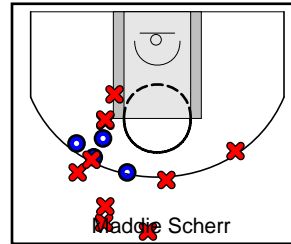

Kentucky Premier

07/10/2018 Kentucky Premier at Cal Swish (NN18)

	OT2	T
Kentucky Premier	55	55
Cal Swish	48	48

#	Name	G	MIN	FGM	FGA	FG%	2PM	2PA	2P%	3PM	3PA	3P%	FTM	FTA	FT%	OREB	DREB	REB	AST	STL	BLK	DEF	TO	PF	CHG	PM	PTS	
3	Kennedy Igo	1	0	0	0	.000	0	0	.000	0	0	.000	1	2	.500	1	1	2	0	0	0	0	0	0	0	0	-6	1
4	Joelle Johnson	1	0	0	1	.000	0	1	.000	0	0	.000	0	0	.000	0	0	0	0	0	0	0	0	0	0	2	0	
5	Ashlee Harris	1	0	3	5	.600	2	2	1.000	1	3	.333	0	0	.000	2	1	3	0	0	0	0	0	1	0	14	7	
11	Maaliya Owens	1	0	0	0	.000	0	0	.000	0	0	.000	0	0	.000	0	0	0	0	0	0	0	0	0	0	-3	0	
12	Jillian Hayes	1	0	2	3	.667	2	3	.667	0	0	.000	0	2	.000	1	0	1	0	0	0	0	0	1	0	-2	4	
14	Courtney Hurst	0	0	0	0	.000	0	0	.000	0	0	.000	0	0	.000	0	0	0	0	0	0	0	0	0	0	0	0	
15	Lauren Schwartz	1	0	3	5	.600	3	5	.600	0	0	.000	0	0	.000	0	1	1	1	1	0	0	0	0	0	12	6	
21	Kaiya Wynn	1	0	1	3	.333	1	3	.333	0	0	.000	0	4	.000	0	2	2	0	0	1	0	0	0	0	-2	2	
22	Kristen Clemons	1	0	3	4	.750	3	4	.750	0	0	.000	7	8	.875	2	2	4	0	0	0	0	2	1	0	10	13	
23	Maddie Scherr	1	0	4	14	.286	2	9	.222	2	5	.400	2	2	1.000	4	3	7	2	0	0	0	1	2	0	11	12	
25	Erin Toller	0	0	0	0	.000	0	0	.000	0	0	.000	0	0	.000	0	0	0	0	0	0	0	0	0	0	0	0	
32	Emma King	1	0	2	3	.667	2	2	1.000	0	1	.000	0	0	.000	0	0	0	0	0	1	0	2	4	0	1	4	
34	Cameron Browning	1	0	3	5	.600	3	5	.600	0	0	.000	0	0	.000	1	0	1	0	0	0	0	1	4	0	13	6	
	TEAM	1	0	0	0	.000	0	0	.000	0	0	.000	0	0	.000	0	2	2	0	0	0	0	0	0	0	0	0	
	TOTALS	1	0	21	43	.488	18	34	.529	3	9	.333	10	18	.556	11	12	23	3	0	2	0	6	13	0	7	55	