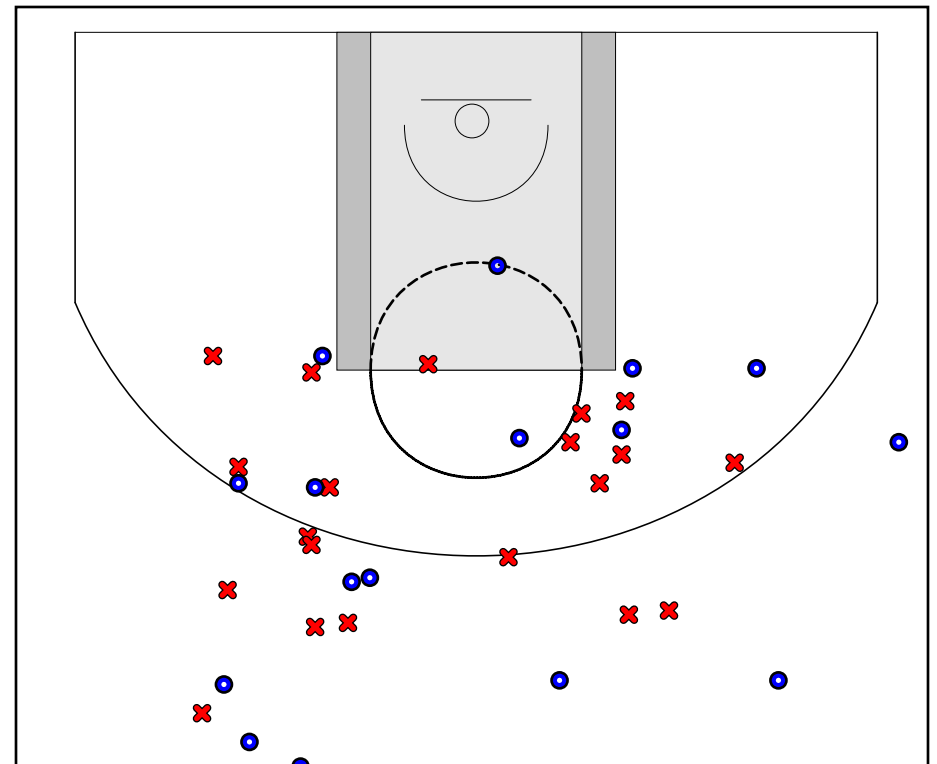

Game Summary Comparison

Statistic	Kentucky Premier	Cal Swish
Points	55	45
<i>Field Goals</i>	21 / 43	17 / 39
<i>2 Point</i>	18 / 34	12 / 24
<i>3 Point</i>	3 / 9	5 / 15
<i>Free Throws</i>	10 / 18	6 / 7
Assists	3	0
Rebounds	23	14
<i>Offensive</i>	11	6
<i>Defensive</i>	12	8
Blocks	2	0
Steals	0	0
Deflections	0	0
Turnovers	6	7
Charges Taken	0	0
Personal Fouls	13	7

Cal Swish