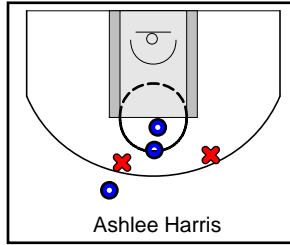

Kentucky Premier

07/10/2018 Kentucky Premier at Cal Swish (NN18)

	OT2	T
Kentucky Premier	55	55
Cal Swish	48	48

#	Name	G	MIN	FGM	FGA	FG%	2PM	2PA	2P%	3PM	3PA	3P%	FTM	FTA	FT%	OREB	DREB	REB	AST	STL	BLK	DEF	TO	PF	CHG	PM	PTS	
3	Kennedy Igo	1	0	0	0	.000	0	0	.000	0	0	.000	1	2	.500	1	1	2	0	0	0	0	0	0	0	0	-6	1
4	Joelle Johnson	1	0	0	1	.000	0	1	.000	0	0	.000	0	0	.000	0	0	0	0	0	0	0	0	0	0	2	0	
5	Ashlee Harris	1	0	3	5	.600	2	2	1.000	1	3	.333	0	0	.000	2	1	3	0	0	0	0	0	1	0	14	7	
11	Maaliya Owens	1	0	0	0	.000	0	0	.000	0	0	.000	0	0	.000	0	0	0	0	0	0	0	0	0	0	-3	0	
12	Jillian Hayes	1	0	2	3	.667	2	3	.667	0	0	.000	0	2	.000	1	0	1	0	0	0	0	0	1	0	-2	4	
14	Courtney Hurst	0	0	0	0	.000	0	0	.000	0	0	.000	0	0	.000	0	0	0	0	0	0	0	0	0	0	0	0	
15	Lauren Schwartz	1	0	3	5	.600	3	5	.600	0	0	.000	0	0	.000	0	1	1	1	1	0	0	0	0	0	12	6	
21	Kaiya Wynn	1	0	1	3	.333	1	3	.333	0	0	.000	0	4	.000	0	2	2	0	0	1	0	0	0	0	-2	2	
22	Kristen Clemons	1	0	3	4	.750	3	4	.750	0	0	.000	7	8	.875	2	2	4	0	0	0	0	2	1	0	10	13	
23	Maddie Scherr	1	0	4	14	.286	2	9	.222	2	5	.400	2	2	1.000	4	3	7	2	0	0	0	1	2	0	11	12	
25	Erin Toller	0	0	0	0	.000	0	0	.000	0	0	.000	0	0	.000	0	0	0	0	0	0	0	0	0	0	0	0	
32	Emma King	1	0	2	3	.667	2	2	1.000	0	1	.000	0	0	.000	0	0	0	0	0	1	0	2	4	0	1	4	
34	Cameron Browning	1	0	3	5	.600	3	5	.600	0	0	.000	0	0	.000	1	0	1	0	0	0	0	1	4	0	13	6	
	TEAM	1	0	0	0	.000	0	0	.000	0	0	.000	0	0	.000	0	2	2	0	0	0	0	0	0	0	0	0	
	TOTALS	1	0	21	43	.488	18	34	.529	3	9	.333	10	18	.556	11	12	23	3	0	2	0	6	13	0	7	55	