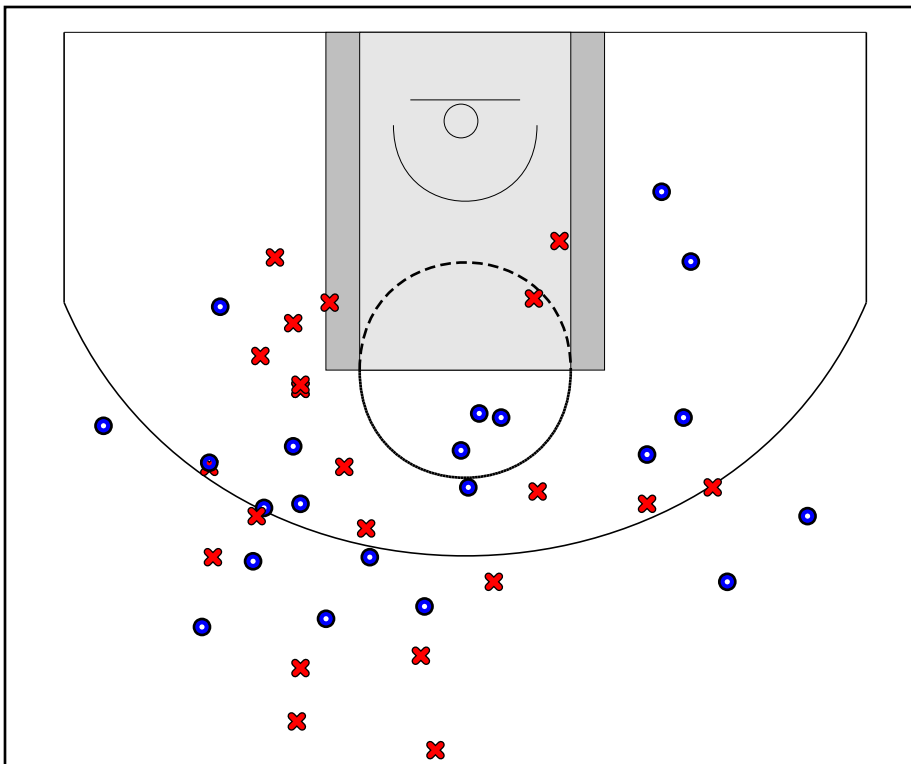

Game Summary Comparison

Statistic	Kentucky Premier	Cal Swish
Points	55	45
<i>Field Goals</i>	21 / 43	17 / 39
<i>2 Point</i>	18 / 34	12 / 24
<i>3 Point</i>	3 / 9	5 / 15
<i>Free Throws</i>	10 / 18	6 / 7
Assists	3	0
Rebounds	23	14
<i>Offensive</i>	11	6
<i>Defensive</i>	12	8
Blocks	2	0
Steals	0	0
Deflections	0	0
Turnovers	6	7
Charges Taken	0	0
Personal Fouls	13	7

Kentucky Premier