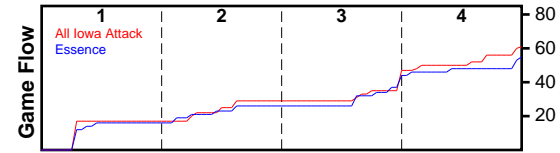

All Iowa Attack

07/10/2018 All Iowa Attack at Essence (NN18)

	1	2	3	4	T
All Iowa Attack	17	12	18	14	61
Essence	16	10	18	11	55

#	Name	G	MIN	FGM	FGA	FG%	2PM	2PA	2P%	3PM	3PA	3P%	FTM	FTA	FT%	OREB	DREB	REB	AST	STL	BLK	DEF	TO	PF	CHG	PM	PTS
1		1	18	1	4	.250	1	1	1.000	0	3	.000	0	0	.000	1	3	4	0	0	0	0	0	2	0	2	2
2	Greta Kampschroeder	1	22	1	6	.167	1	4	.250	0	2	.000	0	0	.000	0	0	0	0	2	0	0	2	2	0	1	2
3	Sara McCullough	0	0	0	0	.000	0	0	.000	0	0	.000	0	0	.000	0	0	0	0	0	0	0	0	0	0	0	0
10	Kylie Feuerbach	1	20	1	5	.200	1	5	.200	0	0	.000	0	0	.000	2	0	2	0	1	0	0	1	1	0	1	2
11	Megan Meyer	1	21	0	0	.000	0	0	.000	0	0	.000	0	0	.000	0	2	2	1	2	0	0	0	5	0	2	0
13	Shateah Wetering	1	23	3	4	.750	3	4	.750	0	0	.000	3	5	.600	3	6	9	0	0	0	0	0	0	0	4	9
20	Anna Brown	1	12	2	4	.500	0	1	.000	2	3	.667	0	0	.000	0	2	2	0	0	0	0	1	1	0	2	6
22	Caitlin Clark	1	29	5	16	.312	4	9	.444	1	7	.143	11	16	.688	1	3	4	2	2	0	0	2	1	0	3	22
23	Aubrey Joens	1	17	7	11	.636	5	5	1.000	2	6	.333	2	2	1.000	1	2	3	0	0	0	0	0	3	0	-1	18
42	Regan Nesheim	0	0	0	0	.000	0	0	.000	0	0	.000	0	0	.000	0	0	0	0	0	0	0	0	0	0	0	0
	TEAM	0	0	0	0	.000	0	0	.000	0	0	.000	0	0	.000	0	0	0	0	0	0	0	0	0	0	0	0
	TOTALS	1	32	20	50	.400	15	29	.517	5	21	.238	16	23	.696	8	18	26	3	7	0	0	6	15	0	6	61