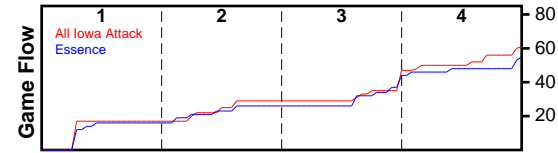

Regan Nesheim

TEAM

Essence

07/10/2018 All Iowa Attack at Essence (NN18)

	1	2	3	4	T
All Iowa Attack	17	12	18	14	61
Essence	16	10	18	11	55

#	Name	G	MIN	FGM	FGA	FG%	2PM	2PA	2P%	3PM	3PA	3P%	FTM	FTA	FT%	OREB	DREB	REB	AST	STL	BLK	DEF	TO	PF	CHG	PM	PTS
3	Erin Turrall	1	14	1	3	.333	1	1	1.000	0	2	.000	0	0	.000	0	1	1	1	0	0	0	0	3	0	0	2
5	Jasmine Peaks	1	24	0	1	.000	0	0	.000	0	1	.000	0	0	.000	1	1	2	0	0	0	0	2	1	0	-6	0
10	Emerielle James	1	15	0	1	.000	0	0	.000	0	1	.000	0	0	.000	0	0	0	0	0	0	0	0	0	0	-1	0
11	Knisha Godfrey	1	10	4	8	.500	1	2	.500	3	6	.500	0	1	.000	1	1	2	1	0	0	0	1	6	0	-5	11
12	Janelle Jones	1	2	1	2	.500	1	2	.500	0	0	.000	0	0	.000	0	2	2	0	0	0	0	0	0	0	2	2
15	Zakiyah Franklin	1	30	4	13	.308	1	6	.167	3	7	.429	0	0	.000	0	3	3	4	2	0	0	1	1	0	-4	11
20	Nigeria Harkless	1	29	5	6	.833	5	6	.833	0	0	.000	1	2	.500	1	4	5	0	0	1	0	0	3	0	-6	11
21	Cheyenne Daniels	0	0	0	0	.000	0	0	.000	0	0	.000	0	0	.000	0	0	0	0	0	0	0	0	0	0	0	0
23	Koi Love	1	26	6	14	.429	5	12	.417	1	2	.500	5	6	.833	1	8	9	1	3	1	0	2	4	0	-9	18
30	Nabaweeyah McGill	1	3	0	1	.000	0	1	.000	0	0	.000	0	0	.000	0	1	1	0	0	0	0	1	1	0	0	0
32	Destiny Thomas	1	11	0	1	.000	0	1	.000	0	0	.000	0	0	.000	1	0	1	0	0	0	0	0	2	0	-1	0
	TEAM	0	0	0	0	.000	0	0	.000	0	0	.000	0	0	.000	0	0	0	0	0	0	0	0	0	0	0	0
	TOTALS	1	32	21	50	.420	14	31	.452	7	19	.368	6	9	.667	5	21	26	7	5	2	0	7	21	0	-6	55

Game Summary Comparison

Statistic	All Iowa Attack	Essence
Points	61	55
<i>Field Goals</i>	20 / 50	21 / 50
<i>2 Point</i>	15 / 29	14 / 31
<i>3 Point</i>	5 / 21	7 / 19
<i>Free Throws</i>	16 / 23	6 / 9
Assists	3	7
Rebounds	26	26
<i>Offensive</i>	8	5
<i>Defensive</i>	18	21
Blocks	0	2
Steals	7	5
Deflections	0	0
Turnovers	6	7
Charges Taken	0	0
Personal Fouls	15	21