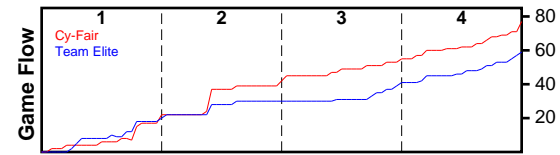

Team Elite

07/10/2018 Cy-Fair at Team Elite (NN18)

	1	2	3	4	T
Cy-Fair	17	22	14	24	77
Team Elite	18	12	9	20	59