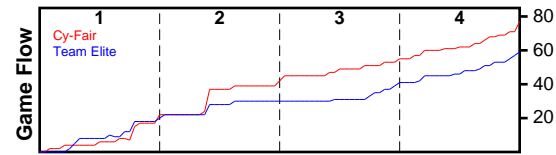

Cy-Fair

07/10/2018 Cy-Fair at Team Elite (NN18)

	1	2	3	4	T
Cy-Fair	17	22	14	24	77
Team Elite	18	12	9	20	59

#	Name	G	MIN	FGM	FGA	FG%	2PM	2PA	2P%	3PM	3PA	3P%	FTM	FTA	FT%	OREB	DREB	REB	AST	STL	BLK	DEF	TO	PF	CHG	PM	PTS	
3	Jordyn Oliver	1	28	9	14	.643	7	12	.583	2	2	1.000	4	4	1.000	4	4	8	2	1	0	0	1	1	0	19	24	
9	Laila Blair	1	14	4	5	.800	4	5	.800	0	0	.000	2	2	1.000	0	1	1	2	0	0	0	1	4	0	6	10	
10	Sasha Goforth	1	27	2	5	.400	1	2	.500	1	3	.333	1	2	.500	0	5	5	0	0	1	0	0	2	0	17	6	
11	Riane Burton	1	5	3	3	1.000	3	3	1.000	0	0	.000	0	1	.000	1	1	2	0	0	1	0	0	1	0	1	6	
12	Jordyn Merritt	1	17	0	1	.000	0	1	.000	0	0	.000	1	1	1.000	0	2	2	0	0	0	0	0	1	0	7	1	
13	Jaden Owens	1	21	3	6	.500	2	2	1.000	1	4	.250	1	4	.250	0	0	0	1	1	1	1	0	0	1	0	11	8
23	Jewel Spear	1	14	2	6	.333	1	3	.333	1	3	.333	5	6	.833	0	0	0	2	0	0	0	0	0	0	4	10	
24	Aaliyah Moore	1	25	3	7	.429	3	6	.500	0	1	.000	1	2	.500	2	3	5	0	0	0	0	1	5	0	6	7	
32	Aaliyah Morgan	1	4	2	3	.667	2	3	.667	0	0	.000	1	2	.500	1	2	3	0	0	0	0	1	2	0	10	5	
33	Camryn Brown	0	0	0	0	.000	0	0	.000	0	0	.000	0	0	.000	0	0	0	0	0	0	0	0	0	0	0	0	
35	Jayden Byrd	0	0	0	0	.000	0	0	.000	0	0	.000	0	0	.000	0	0	0	0	0	0	0	0	0	0	0	0	
41	Skylar Vann	1	3	0	0	.000	0	0	.000	0	0	.000	0	0	.000	0	2	2	0	0	0	0	2	0	0	2	0	
	TEAM	0	0	0	0	.000	0	0	.000	0	0	.000	0	0	.000	0	0	0	0	0	0	0	0	0	0	0	0	
	TOTALS	1	32	28	50	.560	23	37	.622	5	13	.385	16	24	.667	8	20	28	7	2	3	0	6	17	0	18	77	