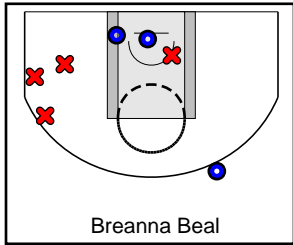

Midwest Elite

07/10/2018 Midwest Elite at Missouri Phenom (NN18)

	1	2	3	4	T
Midwest Elite	19	16	12	14	61
Missouri Phenom	8	14	6	4	32

#	Name	G	MIN	FGM	FGA	FG%	2PM	2PA	2P%	3PM	3PA	3P%	FTM	FTA	FT%	OREB	DREB	REB	AST	STL	BLK	DEF	TO	PF	CHG	PM	PTS
1	Breanna Beal	1	20	3	8	.375	2	4	.500	1	4	.250	7	10	.700	3	3	6	0	2	0	0	1	0	0	22	14
10	Sophia Nolan	1	16	3	6	.500	2	2	1.000	1	4	.250	4	5	.800	2	3	5	0	0	0	0	1	0	0	18	11
14	Emma Nolan	1	20	2	8	.250	2	4	.500	0	4	.000	0	0	.000	2	3	5	0	1	0	0	1	5	0	22	4
20	Jordan King	1	20	1	6	.167	0	2	.000	1	4	.250	2	4	.500	1	5	6	1	2	0	0	1	1	0	15	5
24	Kaylah Caudle	1	13	1	2	.500	1	2	.500	0	0	.000	0	1	.000	0	0	0	2	0	0	0	0	0	0	7	2
33	Annie Stritzel	1	22	2	7	.286	1	4	.250	1	3	.333	8	10	.800	1	0	1	1	1	0	0	1	2	0	13	13
34	Rachel Kent	1	20	0	4	.000	0	2	.000	0	2	.000	3	4	.750	1	1	2	1	0	0	0	2	4	0	20	3
35	Chelby Koker	1	20	2	3	.667	1	2	.500	1	1	1.000	1	1	1.000	1	5	6	3	3	0	0	3	3	0	21	6
50	Lillian Hatton	1	13	1	3	.333	1	1	1.000	0	2	.000	1	2	.500	1	5	6	0	0	0	0	0	1	0	7	3
	TEAM	1	0	0	0	.000	0	0	.000	0	0	.000	0	0	.000	1	4	5	0	0	0	0	0	0	0	0	0
	TOTALS	1	32	15	47	.319	10	23	.435	5	24	.208	26	37	.703	13	29	42	8	9	0	0	10	16	0	29	61