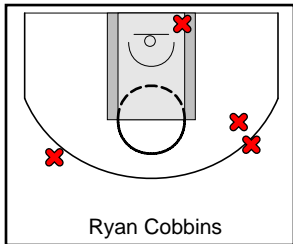

#	Name	G	MIN	FGM	FGA	FG%	2PM	2PA	2P%	3PM	3PA	3P%	FTM	FTA	FT%	OREB	DREB	REB	AST	STL	BLK	DEF	TO	PF	CHG	PM	PTS
2	Madison Buford	1	20	3	9	.333	2	6	.333	1	3	.333	1	3	.333	1	4	5	1	1	0	0	2	3	0	-13	8
3	Priscilla Williams	1	19	2	10	.200	2	3	.667	0	7	.000	4	7	.571	1	7	8	0	1	0	0	4	4	0	-18	8
14	Sydnee Kemp	1	28	1	9	.111	0	2	.000	1	7	.143	1	2	.500	1	4	5	3	1	0	0	3	3	0	-28	4
15	Kennedy Flanagan	1	17	0	3	.000	0	2	.000	0	1	.000	0	0	.000	1	0	1	0	0	0	0	2	4	0	-15	0
21	Sydney Dukes	0	0	0	0	.000	0	0	.000	0	0	.000	0	0	.000	0	0	0	0	0	0	0	0	0	0	0	0
23	Taryn Scheuermann	0	0	0	0	.000	0	0	.000	0	0	.000	0	0	.000	0	0	0	0	0	0	0	0	0	0	0	0
32	Ryan Cobbins	1	18	0	4	.000	0	1	.000	0	3	.000	0	0	.000	2	3	5	2	0	1	0	1	4	0	-12	0
33	Micah Linthacum	1	19	1	1	1.000	1	1	1.000	0	0	.000	0	0	.000	0	1	1	0	0	0	0	0	1	0	-18	2
34	Emma Chapman	1	21	2	7	.286	1	6	.167	1	1	1.000	1	1	1.000	1	2	3	1	0	0	0	2	5	0	-27	6
44	Jasmaine Lewis	1	23	2	4	.500	2	4	.500	0	0	.000	0	0	.000	1	1	2	0	0	1	0	0	0	0	-14	4
	TEAM	1	0	0	0	.000	0	0	.000	0	0	.000	0	0	.000	1	2	3	0	0	0	0	0	1	0	0	0
	TOTALS	1	32	11	47	.234	8	25	.320	3	22	.136	7	13	.538	9	24	33	7	3	2	0	14	25	0	-29	32