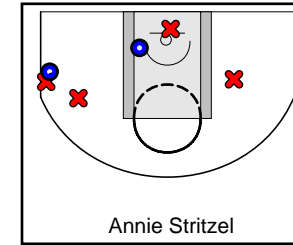

Midwest Elite

07/10/2018 Midwest Elite at Missouri Phenom (NN18)

	1	2	3	4	T
Midwest Elite	19	16	12	14	61
Missouri Phenom	8	14	6	4	32

#	Name	G	MIN	FGM	FGA	FG%	2PM	2PA	2P%	3PM	3PA	3P%	FTM	FTA	FT%	OREB	DREB	REB	AST	STL	BLK	DEF	TO	PF	CHG	PM	PTS
1	Breanna Beal	1	20	3	8	.375	2	4	.500	1	4	.250	7	10	.700	3	3	6	0	2	0	0	1	0	0	22	14
10	Sophia Nolan	1	16	3	6	.500	2	2	1.000	1	4	.250	4	5	.800	2	3	5	0	0	0	0	1	0	0	18	11
14	Emma Nolan	1	20	2	8	.250	2	4	.500	0	4	.000	0	0	.000	2	3	5	0	1	0	0	1	5	0	22	4
20	Jordan King	1	20	1	6	.167	0	2	.000	1	4	.250	2	4	.500	1	5	6	1	2	0	0	1	1	0	15	5
24	Kaylah Caudle	1	13	1	2	.500	1	2	.500	0	0	.000	0	1	.000	0	0	0	2	0	0	0	0	0	0	7	2
33	Annie Stritzel	1	22	2	7	.286	1	4	.250	1	3	.333	8	10	.800	1	0	1	1	1	0	0	1	2	0	13	13
34	Rachel Kent	1	20	0	4	.000	0	2	.000	0	2	.000	3	4	.750	1	1	2	1	0	0	0	2	4	0	20	3
35	Chelby Koker	1	20	2	3	.667	1	2	.500	1	1	1.000	1	1	1.000	1	5	6	3	3	0	0	3	3	0	21	6
50	Lillian Hatton	1	13	1	3	.333	1	1	1.000	0	2	.000	1	2	.500	1	5	6	0	0	0	0	0	1	0	7	3
	TEAM	1	0	0	0	.000	0	0	.000	0	0	.000	0	0	.000	1	4	5	0	0	0	0	0	0	0	0	0
	TOTALS	1	32	15	47	.319	10	23	.435	5	24	.208	26	37	.703	13	29	42	8	9	0	0	10	16	0	29	61