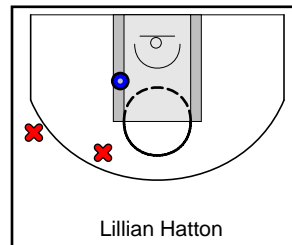

Midwest Elite

07/10/2018 Midwest Elite at Missouri Phenom (NN18)

	1	2	3	4	T
Midwest Elite	19	16	12	14	61
Missouri Phenom	8	14	6	4	32

#	Name	G	MIN	FGM	FGA	FG%	2PM	2PA	2P%	3PM	3PA	3P%	FTM	FTA	FT%	OREB	DREB	REB	AST	STL	BLK	DEF	TO	PF	CHG	PM	PTS
1	Breanna Beal	1	20	3	8	.375	2	4	.500	1	4	.250	7	10	.700	3	3	6	0	2	0	0	1	0	0	22	14
10	Sophia Nolan	1	16	3	6	.500	2	2	1.000	1	4	.250	4	5	.800	2	3	5	0	0	0	0	1	0	0	18	11
14	Emma Nolan	1	20	2	8	.250	2	4	.500	0	4	.000	0	0	.000	2	3	5	0	1	0	0	1	5	0	22	4
20	Jordan King	1	20	1	6	.167	0	2	.000	1	4	.250	2	4	.500	1	5	6	1	2	0	0	1	1	0	15	5
24	Kaylah Caudle	1	13	1	2	.500	1	2	.500	0	0	.000	0	1	.000	0	0	0	2	0	0	0	0	0	0	7	2
33	Annie Stritzel	1	22	2	7	.286	1	4	.250	1	3	.333	8	10	.800	1	0	1	1	1	0	0	1	2	0	13	13
34	Rachel Kent	1	20	0	4	.000	0	2	.000	0	2	.000	3	4	.750	1	1	2	1	0	0	0	2	4	0	20	3
35	Chelby Koker	1	20	2	3	.667	1	2	.500	1	1	1.000	1	1	1.000	1	5	6	3	3	0	0	3	3	0	21	6
50	Lillian Hatton	1	13	1	3	.333	1	1	1.000	0	2	.000	1	2	.500	1	5	6	0	0	0	0	0	1	0	7	3
	TEAM	1	0	0	0	.000	0	0	.000	0	0	.000	0	0	.000	1	4	5	0	0	0	0	0	0	0	0	0
	TOTALS	1	32	15	47	.319	10	23	.435	5	24	.208	26	37	.703	13	29	42	8	9	0	0	10	16	0	29	61