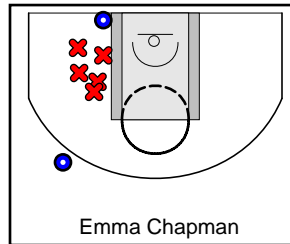

#	Name	G	MIN	FGM	FGA	FG%	2PM	2PA	2P%	3PM	3PA	3P%	FTM	FTA	FT%	OREB	DREB	REB	AST	STL	BLK	DEF	TO	PF	CHG	PM	PTS
2	Madison Buford	1	20	3	9	.333	2	6	.333	1	3	.333	1	3	.333	1	4	5	1	1	0	0	2	3	0	-13	8
3	Priscilla Williams	1	19	2	10	.200	2	3	.667	0	7	.000	4	7	.571	1	7	8	0	1	0	0	4	4	0	-18	8
14	Sydnee Kemp	1	28	1	9	.111	0	2	.000	1	7	.143	1	2	.500	1	4	5	3	1	0	0	3	3	0	-28	4
15	Kennedy Flanagan	1	17	0	3	.000	0	2	.000	0	1	.000	0	0	.000	1	0	1	0	0	0	0	2	4	0	-15	0
21	Sydney Dukes	0	0	0	0	.000	0	0	.000	0	0	.000	0	0	.000	0	0	0	0	0	0	0	0	0	0	0	0
23	Taryn Scheuermann	0	0	0	0	.000	0	0	.000	0	0	.000	0	0	.000	0	0	0	0	0	0	0	0	0	0	0	0
32	Ryan Cobbins	1	18	0	4	.000	0	1	.000	0	3	.000	0	0	.000	2	3	5	2	0	1	0	1	4	0	-12	0
33	Micah Linthacum	1	19	1	1	1.000	1	1	1.000	0	0	.000	0	0	.000	0	1	1	0	0	0	0	0	1	0	-18	2
34	Emma Chapman	1	21	2	7	.286	1	6	.167	1	1	1.000	1	1	1.000	1	2	3	1	0	0	0	2	5	0	-27	6
44	Jasmaine Lewis	1	23	2	4	.500	2	4	.500	0	0	.000	0	0	.000	1	1	2	0	0	1	0	0	0	0	-14	4
	TEAM	1	0	0	0	.000	0	0	.000	0	0	.000	0	0	.000	1	2	3	0	0	0	0	0	1	0	0	0
	TOTALS	1	32	11	47	.234	8	25	.320	3	22	.136	7	13	.538	9	24	33	7	3	2	0	14	25	0	-29	32