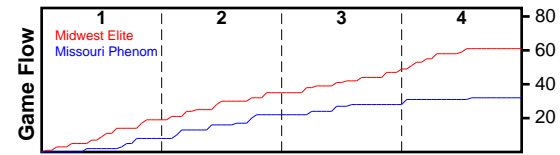

Midwest Elite

07/10/2018 Midwest Elite at Missouri Phenom (NN18)

	1	2	3	4	T
Midwest Elite	19	16	12	14	61
Missouri Phenom	8	14	6	4	32

#	Name	G	MIN	FGM	FGA	FG%	2PM	2PA	2P%	3PM	3PA	3P%	FTM	FTA	FT%	OREB	DREB	REB	AST	STL	BLK	DEF	TO	PF	CHG	PM	PTS
1	Breanna Beal	1	20	3	8	.375	2	4	.500	1	4	.250	7	10	.700	3	3	6	0	2	0	0	1	0	0	22	14
10	Sophia Nolan	1	16	3	6	.500	2	2	1.000	1	4	.250	4	5	.800	2	3	5	0	0	0	0	1	0	0	18	11
14	Emma Nolan	1	20	2	8	.250	2	4	.500	0	4	.000	0	0	.000	2	3	5	0	1	0	0	1	5	0	22	4
20	Jordan King	1	20	1	6	.167	0	2	.000	1	4	.250	2	4	.500	1	5	6	1	2	0	0	1	1	0	15	5
24	Kaylah Caudle	1	13	1	2	.500	1	2	.500	0	0	.000	0	1	.000	0	0	0	2	0	0	0	0	0	0	7	2
33	Annie Stritzel	1	22	2	7	.286	1	4	.250	1	3	.333	8	10	.800	1	0	1	1	1	0	0	1	2	0	13	13
34	Rachel Kent	1	20	0	4	.000	0	2	.000	0	2	.000	3	4	.750	1	1	2	1	0	0	0	2	4	0	20	3
35	Chelby Koker	1	20	2	3	.667	1	2	.500	1	1	1.000	1	1	1.000	1	5	6	3	3	0	0	3	3	0	21	6
50	Lillian Hatton	1	13	1	3	.333	1	1	1.000	0	2	.000	1	2	.500	1	5	6	0	0	0	0	0	1	0	7	3
	TEAM	1	0	0	0	.000	0	0	.000	0	0	.000	0	0	.000	1	4	5	0	0	0	0	0	0	0	0	0
	TOTALS	1	32	15	47	.319	10	23	.435	5	24	.208	26	37	.703	13	29	42	8	9	0	0	10	16	0	29	61