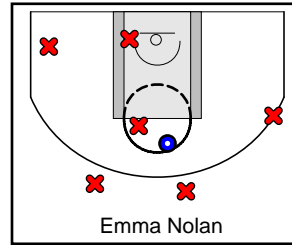

Midwest Elite

07/10/2018 Midwest Elite at Missouri Phenom (NN18)

	1	2	3	4	T
Midwest Elite	19	16	12	14	61
Missouri Phenom	8	14	6	4	32

#	Name	G	MIN	FGM	FGA	FG%	2PM	2PA	2P%	3PM	3PA	3P%	FTM	FTA	FT%	OREB	DREB	REB	AST	STL	BLK	DEF	TO	PF	CHG	PM	PTS
1	Breanna Beal	1	20	3	8	.375	2	4	.500	1	4	.250	7	10	.700	3	3	6	0	2	0	0	1	0	0	22	14
10	Sophia Nolan	1	16	3	6	.500	2	2	1.000	1	4	.250	4	5	.800	2	3	5	0	0	0	0	1	0	0	18	11
14	Emma Nolan	1	20	2	8	.250	2	4	.500	0	4	.000	0	0	.000	2	3	5	0	1	0	0	1	5	0	22	4
20	Jordan King	1	20	1	6	.167	0	2	.000	1	4	.250	2	4	.500	1	5	6	1	2	0	0	1	1	0	15	5
24	Kaylah Caudle	1	13	1	2	.500	1	2	.500	0	0	.000	0	1	.000	0	0	0	2	0	0	0	0	0	0	7	2
33	Annie Stritzel	1	22	2	7	.286	1	4	.250	1	3	.333	8	10	.800	1	0	1	1	1	0	0	1	2	0	13	13
34	Rachel Kent	1	20	0	4	.000	0	2	.000	0	2	.000	3	4	.750	1	1	2	1	0	0	0	2	4	0	20	3
35	Chelby Koker	1	20	2	3	.667	1	2	.500	1	1	1.000	1	1	1.000	1	5	6	3	3	0	0	3	3	0	21	6
50	Lillian Hatton	1	13	1	3	.333	1	1	1.000	0	2	.000	1	2	.500	1	5	6	0	0	0	0	0	1	0	7	3
	TEAM	1	0	0	0	.000	0	0	.000	0	0	.000	0	0	.000	1	4	5	0	0	0	0	0	0	0	0	0
	TOTALS	1	32	15	47	.319	10	23	.435	5	24	.208	26	37	.703	13	29	42	8	9	0	0	10	16	0	29	61