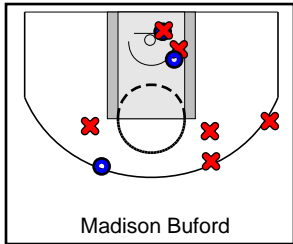

#	Name	G	MIN	FGM	FGA	FG%	2PM	2PA	2P%	3PM	3PA	3P%	FTM	FTA	FT%	OREB	DREB	REB	AST	STL	BLK	DEF	TO	PF	CHG	PM	PTS
2	Madison Buford	1	20	3	9	.333	2	6	.333	1	3	.333	1	3	.333	1	4	5	1	1	0	0	2	3	0	-13	8
3	Priscilla Williams	1	19	2	10	.200	2	3	.667	0	7	.000	4	7	.571	1	7	8	0	1	0	0	4	4	0	-18	8
14	Sydnee Kemp	1	28	1	9	.111	0	2	.000	1	7	.143	1	2	.500	1	4	5	3	1	0	0	3	3	0	-28	4
15	Kennedy Flanagan	1	17	0	3	.000	0	2	.000	0	1	.000	0	0	.000	1	0	1	0	0	0	0	2	4	0	-15	0
21	Sydney Dukes	0	0	0	0	.000	0	0	.000	0	0	.000	0	0	.000	0	0	0	0	0	0	0	0	0	0	0	0
23	Taryn Scheuermann	0	0	0	0	.000	0	0	.000	0	0	.000	0	0	.000	0	0	0	0	0	0	0	0	0	0	0	0
32	Ryan Cobbins	1	18	0	4	.000	0	1	.000	0	3	.000	0	0	.000	2	3	5	2	0	1	0	1	4	0	-12	0
33	Micah Linthacum	1	19	1	1	1.000	1	1	1.000	0	0	.000	0	0	.000	0	1	1	0	0	0	0	0	1	0	-18	2
34	Emma Chapman	1	21	2	7	.286	1	6	.167	1	1	1.000	1	1	1.000	1	2	3	1	0	0	0	2	5	0	-27	6
44	Jasmaine Lewis	1	23	2	4	.500	2	4	.500	0	0	.000	0	0	.000	1	1	2	0	0	1	0	0	0	0	-14	4
	TEAM	1	0	0	0	.000	0	0	.000	0	0	.000	0	0	.000	1	2	3	0	0	0	0	0	1	0	0	0
	TOTALS	1	32	11	47	.234	8	25	.320	3	22	.136	7	13	.538	9	24	33	7	3	2	0	14	25	0	-29	32