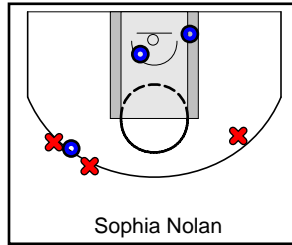

Midwest Elite

07/10/2018 Midwest Elite at Missouri Phenom (NN18)

	1	2	3	4	T
Midwest Elite	19	16	12	14	61
Missouri Phenom	8	14	6	4	32

#	Name	G	MIN	FGM	FGA	FG%	2PM	2PA	2P%	3PM	3PA	3P%	FTM	FTA	FT%	OREB	DREB	REB	AST	STL	BLK	DEF	TO	PF	CHG	PM	PTS
1	Breanna Beal	1	20	3	8	.375	2	4	.500	1	4	.250	7	10	.700	3	3	6	0	2	0	0	1	0	0	22	14
10	Sophia Nolan	1	16	3	6	.500	2	2	1.000	1	4	.250	4	5	.800	2	3	5	0	0	0	0	1	0	0	18	11
14	Emma Nolan	1	20	2	8	.250	2	4	.500	0	4	.000	0	0	.000	2	3	5	0	1	0	0	1	5	0	22	4
20	Jordan King	1	20	1	6	.167	0	2	.000	1	4	.250	2	4	.500	1	5	6	1	2	0	0	1	1	0	15	5
24	Kaylah Caudle	1	13	1	2	.500	1	2	.500	0	0	.000	0	1	.000	0	0	0	2	0	0	0	0	0	0	7	2
33	Annie Stritzel	1	22	2	7	.286	1	4	.250	1	3	.333	8	10	.800	1	0	1	1	1	0	0	1	2	0	13	13
34	Rachel Kent	1	20	0	4	.000	0	2	.000	0	2	.000	3	4	.750	1	1	2	1	0	0	0	2	4	0	20	3
35	Chelby Koker	1	20	2	3	.667	1	2	.500	1	1	1.000	1	1	1.000	1	5	6	3	3	0	0	3	3	0	21	6
50	Lillian Hatton	1	13	1	3	.333	1	1	1.000	0	2	.000	1	2	.500	1	5	6	0	0	0	0	0	1	0	7	3
	TEAM	1	0	0	0	.000	0	0	.000	0	0	.000	0	0	.000	1	4	5	0	0	0	0	0	0	0	0	0
	TOTALS	1	32	15	47	.319	10	23	.435	5	24	.208	26	37	.703	13	29	42	8	9	0	0	10	16	0	29	61