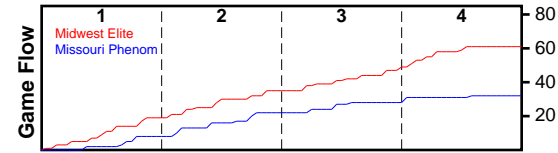

Missouri Phenom

07/10/2018 Midwest Elite at Missouri Phenom (NN18)

	1	2	3	4	T
Midwest Elite	19	16	12	14	61
Missouri Phenom	8	14	6	4	32