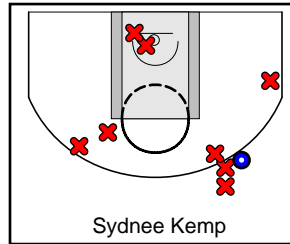

#	Name	G	MIN	FGM	FGA	FG%	2PM	2PA	2P%	3PM	3PA	3P%	FTM	FTA	FT%	OREB	DREB	REB	AST	STL	BLK	DEF	TO	PF	CHG	PM	PTS
2	Madison Buford	1	20	3	9	.333	2	6	.333	1	3	.333	1	3	.333	1	4	5	1	1	0	0	2	3	0	-13	8
3	Priscilla Williams	1	19	2	10	.200	2	3	.667	0	7	.000	4	7	.571	1	7	8	0	1	0	0	4	4	0	-18	8
14	Sydnee Kemp	1	28	1	9	.111	0	2	.000	1	7	.143	1	2	.500	1	4	5	3	1	0	0	3	3	0	-28	4
15	Kennedy Flanagan	1	17	0	3	.000	0	2	.000	0	1	.000	0	0	.000	1	0	1	0	0	0	0	2	4	0	-15	0
21	Sydney Dukes	0	0	0	0	.000	0	0	.000	0	0	.000	0	0	.000	0	0	0	0	0	0	0	0	0	0	0	0
23	Taryn Scheuermann	0	0	0	0	.000	0	0	.000	0	0	.000	0	0	.000	0	0	0	0	0	0	0	0	0	0	0	0
32	Ryan Cobbins	1	18	0	4	.000	0	1	.000	0	3	.000	0	0	.000	2	3	5	2	0	1	0	1	4	0	-12	0
33	Micah Linthacum	1	19	1	1	1.000	1	1	1.000	0	0	.000	0	0	.000	0	1	1	0	0	0	0	0	1	0	-18	2
34	Emma Chapman	1	21	2	7	.286	1	6	.167	1	1	1.000	1	1	1.000	1	2	3	1	0	0	0	2	5	0	-27	6
44	Jasmaine Lewis	1	23	2	4	.500	2	4	.500	0	0	.000	0	0	.000	1	1	2	0	0	1	0	0	0	0	-14	4
	TEAM	1	0	0	0	.000	0	0	.000	0	0	.000	0	0	.000	1	2	3	0	0	0	0	0	1	0	0	0
	TOTALS	1	32	11	47	.234	8	25	.320	3	22	.136	7	13	.538	9	24	33	7	3	2	0	14	25	0	-29	32