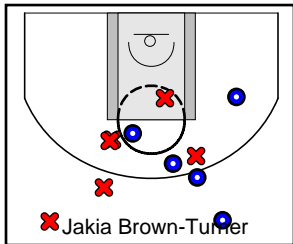

# Team Takeover

07/10/2018 Team Takeover at Carolina Flames (NN18)

	1	2	3	4	T
Team Takeover	16	12	19	15	62
Carolina Flames	9	12	11	19	51

#	Name	G	MIN	FGM	FGA	FG%	2PM	2PA	2P%	3PM	3PA	3P%	FTM	FTA	FT%	OREB	DREB	REB	AST	STL	BLK	DEF	TO	PF	CHG	PM	PTS
1	Mir McLean	1	23	2	5	.400	2	3	.667	0	2	.000	2	4	.500	7	0	7	0	0	0	0	2	2	0	3	6
2	Lauren Park-Lane	1	21	0	2	.000	0	1	.000	0	1	.000	8	8	1.000	0	0	0	2	0	0	0	0	1	0	16	8
3	Iyanna Warren	0	0	0	0	.000	0	0	.000	0	0	.000	0	0	.000	0	0	0	0	0	0	0	0	0	0	0	0
5	Jessica Booth	1	20	1	3	.333	1	3	.333	0	0	.000	2	2	1.000	0	1	1	0	0	0	0	0	0	0	-4	4
10	Angel Reese	1	29	8	13	.615	8	13	.615	0	0	.000	2	5	.400	4	6	10	0	0	1	0	3	3	0	9	18
11	Rayniah Walker	1	4	0	1	.000	0	0	.000	0	1	.000	0	0	.000	1	0	1	0	0	0	0	0	0	0	-6	0
12	Jakia Brown-Turner	1	32	5	11	.455	3	6	.500	2	5	.400	4	4	1.000	1	2	3	1	0	1	0	0	1	0	12	16
20	Jayla James	1	15	3	8	.375	3	4	.750	0	4	.000	0	1	.000	0	1	1	0	0	0	0	0	1	0	22	6
24	Madison Scorr	1	20	1	4	.250	1	4	.250	0	0	.000	0	2	.000	0	2	2	0	0	1	0	0	2	0	-7	2
34	Dainajoy McFarlane	0	0	0	0	.000	0	0	.000	0	0	.000	0	0	.000	0	0	0	0	0	0	0	0	0	0	0	0
	TEAM	1	0	0	0	.000	0	0	.000	0	0	.000	0	0	.000	4	2	6	0	0	0	0	0	0	0	0	0
	<b>TOTALS</b>	1	32	20	47	.426	18	34	.529	2	13	.154	18	26	.692	17	14	31	3	0	3	0	5	10	0	11	60

### Carolina Flames Turnovers

Period	Clock	Player	Turnover Type
1st Period	6:03	#2 Kendal Moore	Other
2nd Period	3:28	#2 Kendal Moore	Out of Bounds

### Carolina Flames Fouls

Period	Clock	Player	Foul
1st Period	0:37	#31 Anya Poole	Holding (Def)
1st Period	0:33	The team	Pushing (Def)
2nd Period	7:33	#23 Tamari Key	Pushing (Def)
2nd Period	6:06	#23 Tamari Key	Reaching in (Def)
2nd Period	5:17	#31 Anya Poole	Pushing (Def)
2nd Period	0:24	#21 Nya Mitchels	Pushing (Def)
3rd Period	1:14	#32 Alexandria Scruggs	Tripping (Def)
3rd Period	1:13	The team	Pushing (Def)
3rd Period	0:54	#13 Teonni Key	Holding (Def)
3rd Period	0:00	#23 Tamari Key	Blocking (Def)
4th Period	3:01	#32 Alexandria Scruggs	Pushing (Def)
4th Period	0:20	#2 Kendal Moore	Tripping (Def)