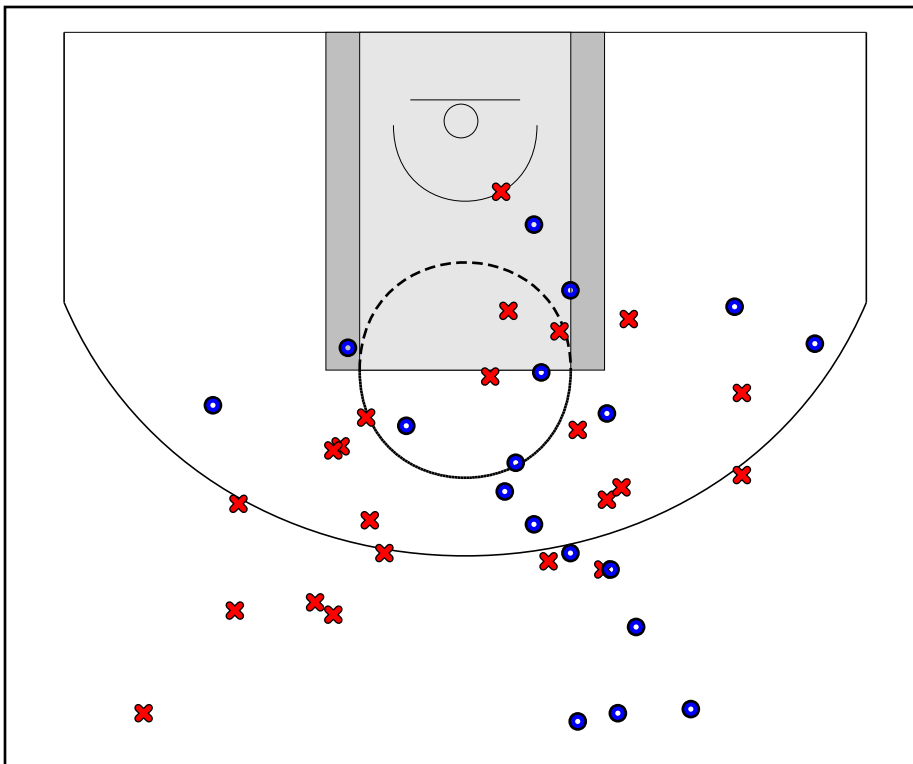

Game Summary Comparison

Statistic	Team Takeover	Carolina Flames
Points	60	51
<i>Field Goals</i>	20 / 47	18 / 40
<i>2 Point</i>	18 / 34	12 / 29
<i>3 Point</i>	2 / 13	6 / 11
<i>Free Throws</i>	18 / 26	9 / 15
Assists	3	1
Rebounds	31	18
<i>Offensive</i>	17	8
<i>Defensive</i>	14	10
Blocks	3	4
Steals	0	0
Deflections	0	0
Turnovers	5	2
Charges Taken	0	0
Personal Fouls	10	12

Team Takeover