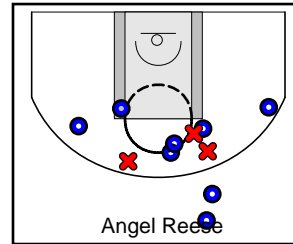

#	Name	G	MIN	FGM	FGA	FG%	2PM	2PA	2P%	3PM	3PA	3P%	FTM	FTA	FT%	OREB	DREB	REB	AST	STL	BLK	DEF	TO	PF	CHG	PM	PTS
1	Mir McLean	1	23	2	5	.400	2	3	.667	0	2	.000	2	4	.500	7	0	7	0	0	0	0	2	2	0	3	6
2	Lauren Park-Lane	1	21	0	2	.000	0	1	.000	0	1	.000	8	8	1.000	0	0	0	2	0	0	0	0	1	0	16	8
3	Iyanna Warren	0	0	0	0	.000	0	0	.000	0	0	.000	0	0	.000	0	0	0	0	0	0	0	0	0	0	0	0
5	Jessica Booth	1	20	1	3	.333	1	3	.333	0	0	.000	2	2	1.000	0	1	1	0	0	0	0	0	0	0	-4	4
10	Angel Reese	1	29	8	13	.615	8	13	.615	0	0	.000	2	5	.400	4	6	10	0	0	1	0	3	3	0	9	18
11	Rayniah Walker	1	4	0	1	.000	0	0	.000	0	1	.000	0	0	.000	1	0	1	0	0	0	0	0	0	0	-6	0
12	Jakia Brown-Turner	1	32	5	11	.455	3	6	.500	2	5	.400	4	4	1.000	1	2	3	1	0	1	0	0	1	0	12	16
20	Jayla James	1	15	3	8	.375	3	4	.750	0	4	.000	0	1	.000	0	1	1	0	0	0	0	0	1	0	22	6
24	Madison Scorr	1	20	1	4	.250	1	4	.250	0	0	.000	0	2	.000	0	2	2	0	0	1	0	0	2	0	-7	2
34	Dainajoy McFarlane	0	0	0	0	.000	0	0	.000	0	0	.000	0	0	.000	0	0	0	0	0	0	0	0	0	0	0	0
	TEAM	1	0	0	0	.000	0	0	.000	0	0	.000	0	0	.000	4	2	6	0	0	0	0	0	0	0	0	0
	TOTALS	1	32	20	47	.426	18	34	.529	2	13	.154	18	26	.692	17	14	31	3	0	3	0	5	10	0	11	60