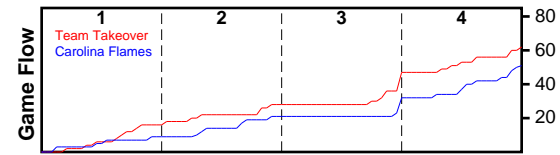

# Team Takeover

07/10/2018 Team Takeover at Carolina Flames (NN18)

	1	2	3	4	T
Team Takeover	16	12	19	15	62
Carolina Flames	9	12	11	19	51

#	Name	G	MIN	FGM	FGA	FG%	2PM	2PA	2P%	3PM	3PA	3P%	FTM	FTA	FT%	OREB	DREB	REB	AST	STL	BLK	DEF	TO	PF	CHG	PM	PTS
1	Mir McLean	1	23	2	5	.400	2	3	.667	0	2	.000	2	4	.500	7	0	7	0	0	0	0	2	2	0	3	6
2	Lauren Park-Lane	1	21	0	2	.000	0	1	.000	0	1	.000	8	8	1.000	0	0	0	2	0	0	0	0	1	0	16	8
3	Iyanna Warren	0	0	0	0	.000	0	0	.000	0	0	.000	0	0	.000	0	0	0	0	0	0	0	0	0	0	0	0
5	Jessica Booth	1	20	1	3	.333	1	3	.333	0	0	.000	2	2	1.000	0	1	1	0	0	0	0	0	0	0	-4	4
10	Angel Reese	1	29	8	13	.615	8	13	.615	0	0	.000	2	5	.400	4	6	10	0	0	1	0	3	3	0	9	18
11	Rayniah Walker	1	4	0	1	.000	0	0	.000	0	1	.000	0	0	.000	1	0	1	0	0	0	0	0	0	0	-6	0
12	Jakia Brown-Turner	1	32	5	11	.455	3	6	.500	2	5	.400	4	4	1.000	1	2	3	1	0	1	0	0	1	0	12	16
20	Jayla James	1	15	3	8	.375	3	4	.750	0	4	.000	0	1	.000	0	1	1	0	0	0	0	0	1	0	22	6
24	Madison Scorr	1	20	1	4	.250	1	4	.250	0	0	.000	0	2	.000	0	2	2	0	0	1	0	0	2	0	-7	2
34	Dainajoy McFarlane	0	0	0	0	.000	0	0	.000	0	0	.000	0	0	.000	0	0	0	0	0	0	0	0	0	0	0	0
	TEAM	1	0	0	0	.000	0	0	.000	0	0	.000	0	0	.000	4	2	6	0	0	0	0	0	0	0	0	0
	<b>TOTALS</b>	1	32	20	47	.426	18	34	.529	2	13	.154	18	26	.692	17	14	31	3	0	3	0	5	10	0	11	60