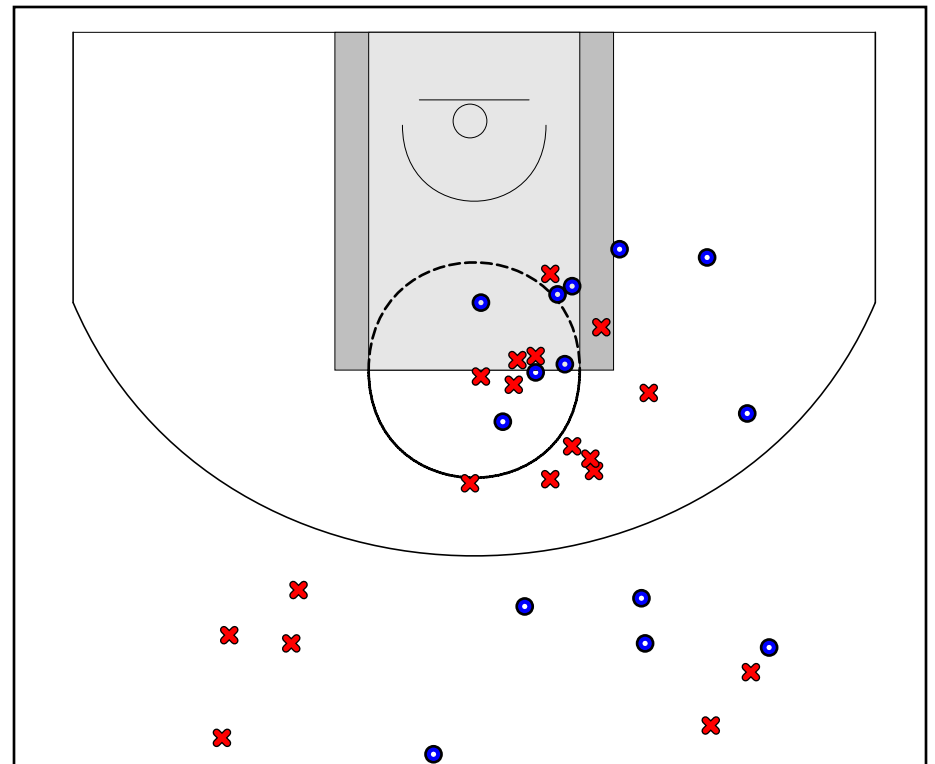

Carolina Flames