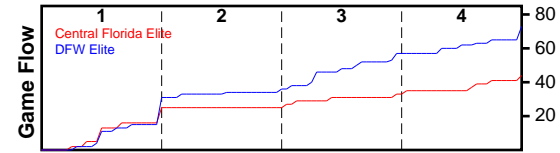

DFW Elite

07/10/2018 Central Florida Elite at DFW Elite (NN18)

	1	2	3	4	T
Central Florida	16	9	8	11	44
DFW Elite	15	19	23	16	73