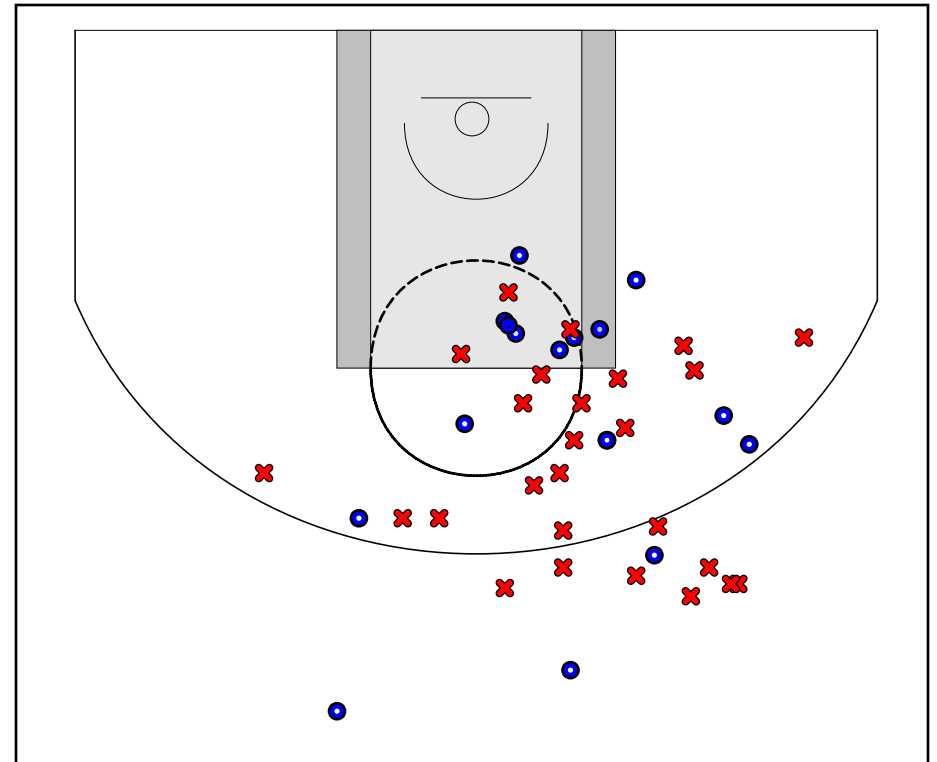

Game Summary Comparison

Statistic	Miami Suns	Cal Storm
Points	52	47
<i>Field Goals</i>	20 / 52	17 / 45
<i>2 Point</i>	11 / 28	15 / 35
<i>3 Point</i>	9 / 24	2 / 10
<i>Free Throws</i>	3 / 10	11 / 16
Assists	3	2
Rebounds	19	29
<i>Offensive</i>	6	10
<i>Defensive</i>	13	19
Blocks	0	2
Steals	0	0
Deflections	0	0
Turnovers	4	5
Charges Taken	0	0
Personal Fouls	14	8

Cal Storm

x