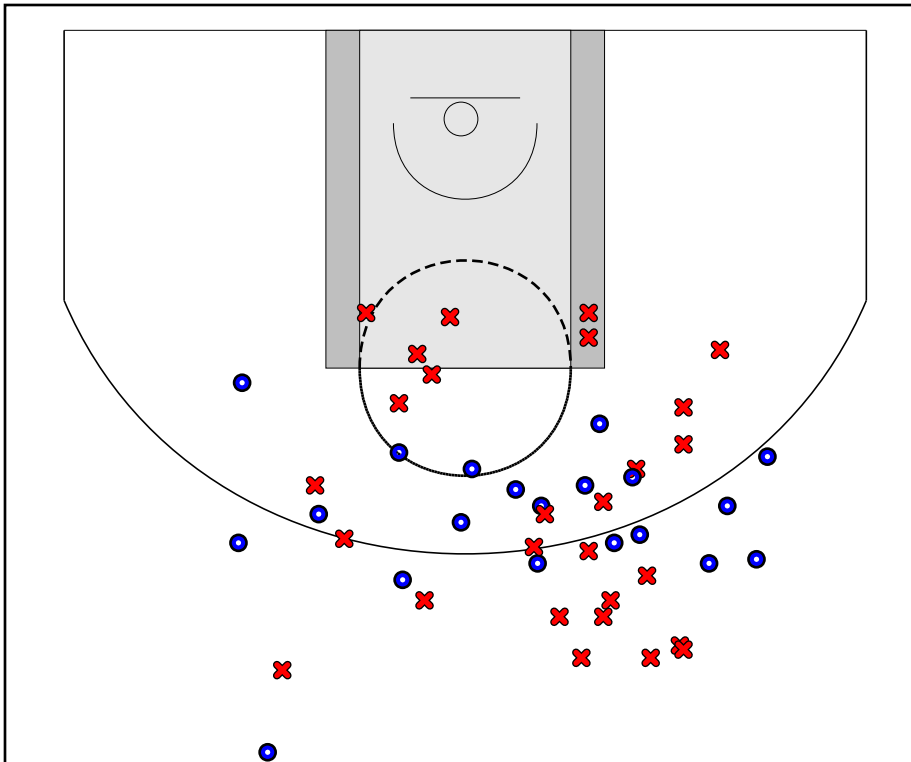

Game Summary Comparison

Statistic	Miami Suns	Cal Storm
Points	52	47
<i>Field Goals</i>	20 / 52	17 / 45
<i>2 Point</i>	11 / 28	15 / 35
<i>3 Point</i>	9 / 24	2 / 10
<i>Free Throws</i>	3 / 10	11 / 16
Assists	3	2
Rebounds	19	29
<i>Offensive</i>	6	10
<i>Defensive</i>	13	19
Blocks	0	2
Steals	0	0
Deflections	0	0
Turnovers	4	5
Charges Taken	0	0
Personal Fouls	14	8

Miami Suns