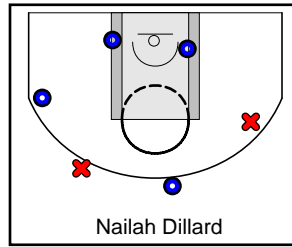

WCP

07/10/2018 WCP at Crusaders (NN18)

	1	2	3	4	T
WCP	23	17	22	6	68
Crusaders	6	15	8	5	34

#	Name	G	MIN	FGM	FGA	FG%	2PM	2PA	2P%	3PM	3PA	3P%	FTM	FTA	FT%	OREB	DREB	REB	AST	STL	BLK	DEF	TO	PF	CHG	PM	PTS	
1	M Davis	1	15	1	4	.250	1	4	.250	0	0	.000	0	2	.000	1	3	4	1	3	0	0	2	2	0	13	2	
4	Kimora Sykes	1	14	1	1	1.000	1	1	1.000	0	0	.000	0	0	.000	0	2	2	0	1	0	0	1	1	0	16	2	
5	Nailah Dillard	1	13	5	7	.714	3	3	1.000	2	4	.500	1	1	1.000	1	1	2	0	1	0	0	1	1	0	17	13	
9	Leilani McIntosh	1	9	2	2	1.000	1	1	1.000	1	1	1.000	0	0	.000	0	3	3	4	2	1	0	1	4	0	12	5	
11	Kayla Padilla	1	19	4	5	.800	3	3	1.000	1	2	.500	2	2	1.000	1	0	1	1	1	1	0	0	0	0	12	11	
12	Okikiola Iriafen	1	20	4	6	.667	4	6	.667	0	0	.000	1	2	.500	1	3	4	0	1	0	0	1	1	1	18	9	
15	Evanne Turner	0	0	0	0	.000	0	0	.000	0	0	.000	0	0	.000	0	0	0	0	0	0	0	0	0	0	0	0	
20	Charisma Osborne	0	0	0	0	.000	0	0	.000	0	0	.000	0	0	.000	0	0	0	0	0	0	0	0	0	0	0	0	
22	Cailyn Crocker	1	18	2	5	.400	0	3	.000	2	2	1.000	4	4	1.000	2	1	3	4	0	0	0	0	3	0	30	10	
23	Kaiyah Corono	1	15	2	3	.667	2	3	.667	0	0	.000	1	1	1.000	1	1	2	1	1	1	1	0	2	3	0	17	5
24	Tyzajahanae Calhoun-Fuller	1	27	2	4	.500	2	3	.667	0	1	.000	0	0	.000	0	3	3	2	3	0	0	1	3	0	31	4	
33	Kenedy Lilly	0	0	0	0	.000	0	0	.000	0	0	.000	0	0	.000	0	0	0	0	0	0	0	0	0	0	0	0	
35	Khylee-Jade Pepe	1	15	2	4	.500	2	4	.500	0	0	.000	3	4	.750	2	2	4	1	3	1	0	3	1	0	9	7	
	TEAM	1	0	0	0	.000	0	0	.000	0	0	.000	0	0	.000	2	1	3	0	0	0	0	0	0	0	0	0	
	TOTALS	1	32	25	41	.610	19	31	.613	6	10	.600	12	16	.750	11	20	31	14	16	3	0	12	19	1	34	68	