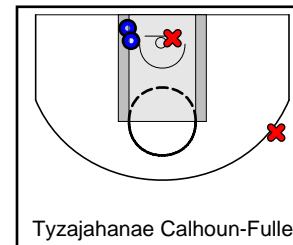

WCP

07/10/2018 WCP at Crusaders (NN18)

	1	2	3	4	T
WCP	23	17	22	6	68
Crusaders	6	15	8	5	34

#	Name	G	MIN	FGM	FGA	FG%	2PM	2PA	2P%	3PM	3PA	3P%	FTM	FTA	FT%	OREB	DREB	REB	AST	STL	BLK	DEF	TO	PF	CHG	PM	PTS	
1	M Davis	1	15	1	4	.250	1	4	.250	0	0	.000	0	2	.000	1	3	4	1	3	0	0	2	2	0	13	2	
4	Kimora Sykes	1	14	1	1	1.000	1	1	1.000	0	0	.000	0	0	.000	0	2	2	0	1	0	0	1	1	0	16	2	
5	Nailah Dillard	1	13	5	7	.714	3	3	1.000	2	4	.500	1	1	1.000	1	1	2	0	1	0	0	1	1	0	17	13	
9	Leilani McIntosh	1	9	2	2	1.000	1	1	1.000	1	1	1.000	0	0	.000	0	3	3	4	2	1	0	1	4	0	12	5	
11	Kayla Padilla	1	19	4	5	.800	3	3	1.000	1	2	.500	2	2	1.000	1	0	1	1	1	1	0	0	0	0	12	11	
12	Okikiola Iriafen	1	20	4	6	.667	4	6	.667	0	0	.000	1	2	.500	1	3	4	0	1	0	0	1	1	1	18	9	
15	Evanne Turner	0	0	0	0	.000	0	0	.000	0	0	.000	0	0	.000	0	0	0	0	0	0	0	0	0	0	0	0	
20	Charisma Osborne	0	0	0	0	.000	0	0	.000	0	0	.000	0	0	.000	0	0	0	0	0	0	0	0	0	0	0	0	
22	Cailyn Crocker	1	18	2	5	.400	0	3	.000	2	2	1.000	4	4	1.000	2	1	3	4	0	0	0	0	3	0	30	10	
23	Kaiyah Corono	1	15	2	3	.667	2	3	.667	0	0	.000	1	1	1.000	1	1	2	1	1	1	1	0	2	3	0	17	5
24	Tyzajahanae Calhoun-Fuller	1	27	2	4	.500	2	3	.667	0	1	.000	0	0	.000	0	3	3	2	3	0	0	1	3	0	31	4	
33	Kenedy Lilly	0	0	0	0	.000	0	0	.000	0	0	.000	0	0	.000	0	0	0	0	0	0	0	0	0	0	0	0	
35	Khylee-Jade Pepe	1	15	2	4	.500	2	4	.500	0	0	.000	3	4	.750	2	2	4	1	3	1	0	3	1	0	9	7	
	TEAM	1	0	0	0	.000	0	0	.000	0	0	.000	0	0	.000	2	1	3	0	0	0	0	0	0	0	0	0	
	TOTALS	1	32	25	41	.610	19	31	.613	6	10	.600	12	16	.750	11	20	31	14	16	3	0	12	19	1	34	68	