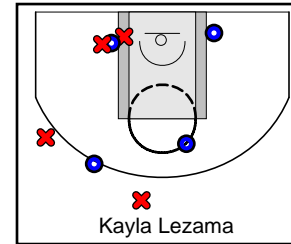

#	Name	G	MIN	FGM	FGA	FG%	2PM	2PA	2P%	3PM	3PA	3P%	FTM	FTA	FT%	OREB	DREB	REB	AST	STL	BLK	DEF	TO	PF	CHG	PM	PTS
3	Megan Tan	1	21	0	2	.000	0	2	.000	0	0	.000	0	0	.000	0	1	1	1	1	0	0	4	1	0	-30	0
4	Hannah Bean	1	16	0	1	.000	0	0	.000	0	1	.000	0	1	.000	0	0	0	1	1	0	0	1	1	0	-16	0
5	Gianna Maria Palli	1	9	0	1	.000	0	0	.000	0	1	.000	0	0	.000	0	0	0	1	1	0	0	0	0	0	-4	0
10	Maddy Stevens	1	22	2	5	.400	2	4	.500	0	1	.000	5	7	.714	0	2	2	2	2	0	0	4	3	0	-27	9
14	Kayla Lezama	1	23	4	8	.500	3	5	.600	1	3	.333	2	3	.667	1	0	1	0	1	1	0	2	2	0	-19	11
20	Liv Summiel	1	23	3	9	.333	1	6	.167	2	3	.667	0	0	.000	0	1	1	0	2	0	0	2	1	0	-32	8
23	Kara O'Neil	1	18	0	4	.000	0	3	.000	0	1	.000	1	2	.500	1	1	2	2	0	1	0	2	1	0	-16	1
25	Abigail Laurence	1	1	0	1	.000	0	1	.000	0	0	.000	0	0	.000	0	0	0	0	0	0	0	0	0	0	-4	0
32	Priscilla Singleton-Eriyo	1	19	1	4	.250	1	4	.250	0	0	.000	1	2	.500	5	2	7	0	0	3	0	3	2	0	-25	3
33	Ashely Evans	1	12	1	1	1.000	1	1	1.000	0	0	.000	0	0	.000	1	0	1	2	1	1	0	1	1	1	-2	2
	TEAM	0	0	0	0	.000	0	0	.000	0	0	.000	0	0	.000	0	0	0	0	0	0	0	0	0	0	0	0
	TOTALS	1	32	11	36	.306	8	26	.308	3	10	.300	9	15	.600	8	7	15	9	9	6	0	19	12	1	-34	34