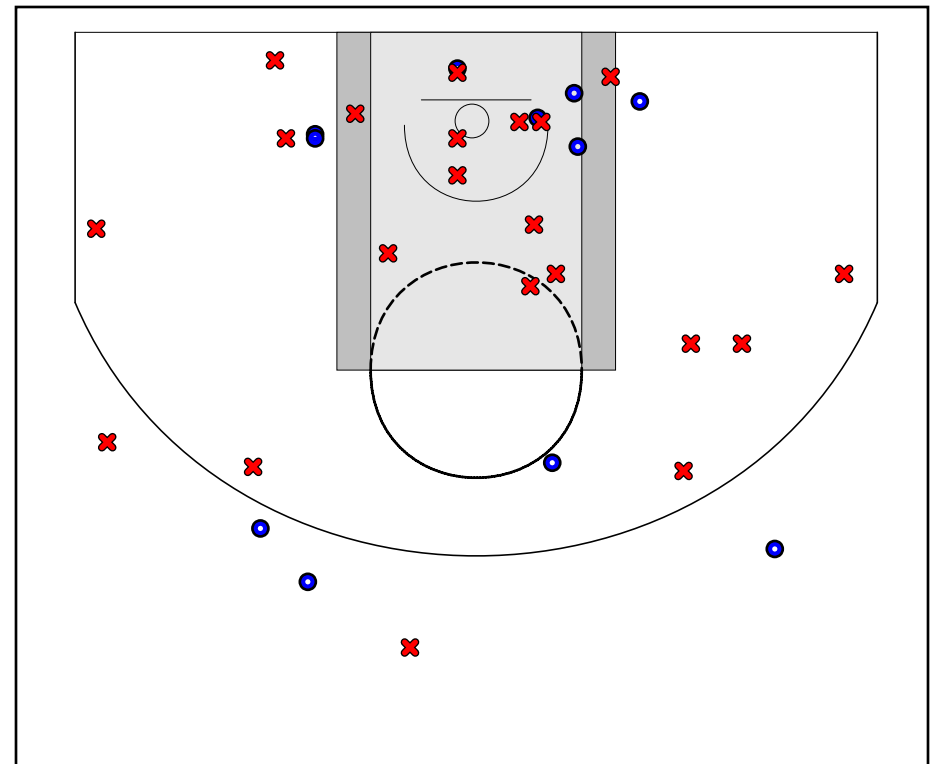

Game Summary Comparison

Statistic	WCP	Crusaders
Points	68	34
<i>Field Goals</i>	25 / 41	11 / 36
<i>2 Point</i>	19 / 31	8 / 26
<i>3 Point</i>	6 / 10	3 / 10
<i>Free Throws</i>	12 / 16	9 / 15
Assists	14	9
Rebounds	31	15
<i>Offensive</i>	11	8
<i>Defensive</i>	20	7
Blocks	3	6
Steals	16	9
Deflections	0	0
Turnovers	12	19
Charges Taken	1	1
Personal Fouls	19	12

Crusaders