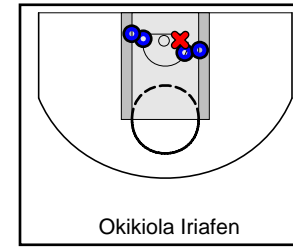

WCP

07/10/2018 WCP at Crusaders (NN18)

	1	2	3	4	T
WCP	23	17	22	6	68
Crusaders	6	15	8	5	34

#	Name	G	MIN	FGM	FGA	FG%	2PM	2PA	2P%	3PM	3PA	3P%	FTM	FTA	FT%	OREB	DREB	REB	AST	STL	BLK	DEF	TO	PF	CHG	PM	PTS	
1	M Davis	1	15	1	4	.250	1	4	.250	0	0	.000	0	2	.000	1	3	4	1	3	0	0	2	2	0	13	2	
4	Kimora Sykes	1	14	1	1	1.000	1	1	1.000	0	0	.000	0	0	.000	0	2	2	0	1	0	0	1	1	0	16	2	
5	Nailah Dillard	1	13	5	7	.714	3	3	1.000	2	4	.500	1	1	1.000	1	1	2	0	1	0	0	1	1	0	17	13	
9	Leilani McIntosh	1	9	2	2	1.000	1	1	1.000	1	1	1.000	0	0	.000	0	3	3	4	2	1	0	1	4	0	12	5	
11	Kayla Padilla	1	19	4	5	.800	3	3	1.000	1	2	.500	2	2	1.000	1	0	1	1	1	1	0	0	0	0	12	11	
12	Okikiola Iriafen	1	20	4	6	.667	4	6	.667	0	0	.000	1	2	.500	1	3	4	0	1	0	0	1	1	1	18	9	
15	Evanne Turner	0	0	0	0	.000	0	0	.000	0	0	.000	0	0	.000	0	0	0	0	0	0	0	0	0	0	0	0	
20	Charisma Osborne	0	0	0	0	.000	0	0	.000	0	0	.000	0	0	.000	0	0	0	0	0	0	0	0	0	0	0	0	
22	Cailyn Crocker	1	18	2	5	.400	0	3	.000	2	2	1.000	4	4	1.000	2	1	3	4	0	0	0	0	3	0	30	10	
23	Kaiyah Corono	1	15	2	3	.667	2	3	.667	0	0	.000	1	1	1.000	1	1	2	1	1	1	1	0	2	3	0	17	5
24	Tyzajahanae Calhoun-Fuller	1	27	2	4	.500	2	3	.667	0	1	.000	0	0	.000	0	3	3	2	3	0	0	1	3	0	31	4	
33	Kenedy Lilly	0	0	0	0	.000	0	0	.000	0	0	.000	0	0	.000	0	0	0	0	0	0	0	0	0	0	0	0	
35	Khylee-Jade Pepe	1	15	2	4	.500	2	4	.500	0	0	.000	3	4	.750	2	2	4	1	3	1	0	3	1	0	9	7	
	TEAM	1	0	0	0	.000	0	0	.000	0	0	.000	0	0	.000	2	1	3	0	0	0	0	0	0	0	0	0	
	TOTALS	1	32	25	41	.610	19	31	.613	6	10	.600	12	16	.750	11	20	31	14	16	3	0	12	19	1	34	68	