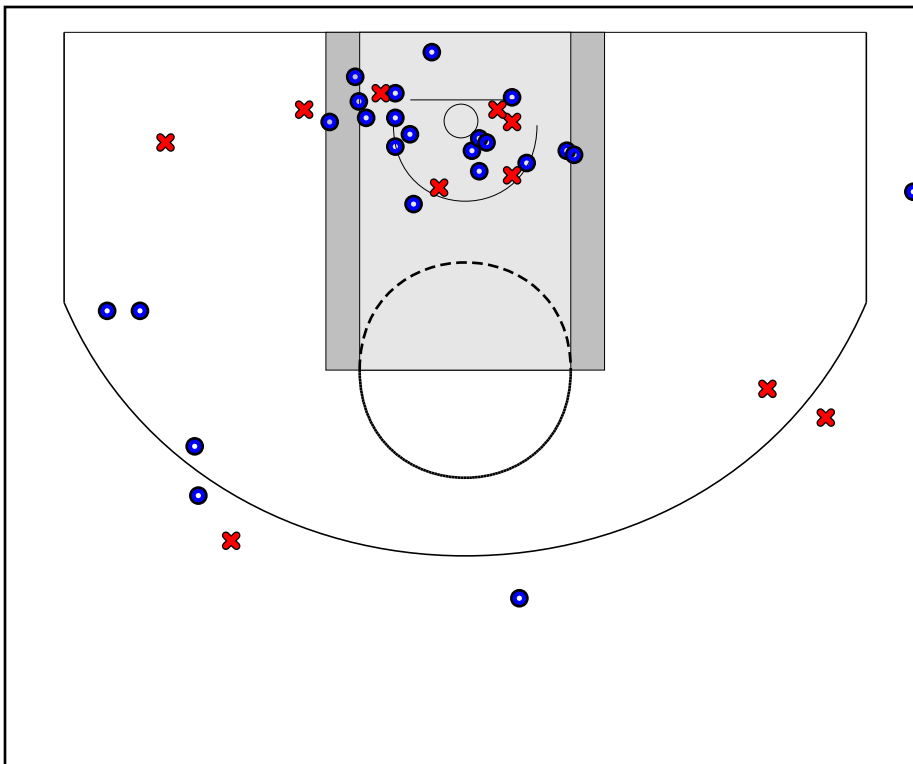

WCP

07/10/2018 WCP at Crusaders (NN18)

	1	2	3	4	T
WCP	23	17	22	6	68
Crusaders	6	15	8	5	34

#	Name	G	MIN	FGM	FGA	FG%	2PM	2PA	2P%	3PM	3PA	3P%	FTM	FTA	FT%	OREB	DREB	REB	AST	STL	BLK	DEF	TO	PF	CHG	PM	PTS	
1	M Davis	1	15	1	4	.250	1	4	.250	0	0	.000	0	2	.000	1	3	4	1	3	0	0	2	2	0	13	2	
4	Kimora Sykes	1	14	1	1	1.000	1	1	1.000	0	0	.000	0	0	.000	0	2	2	0	1	0	0	1	1	0	16	2	
5	Nailah Dillard	1	13	5	7	.714	3	3	1.000	2	4	.500	1	1	1.000	1	1	2	0	1	0	0	1	1	0	17	13	
9	Leilani McIntosh	1	9	2	2	1.000	1	1	1.000	1	1	1.000	0	0	.000	0	3	3	4	2	1	0	1	4	0	12	5	
11	Kayla Padilla	1	19	4	5	.800	3	3	1.000	1	2	.500	2	2	1.000	1	0	1	1	1	1	0	0	0	0	12	11	
12	Okikiola Iriafen	1	20	4	6	.667	4	6	.667	0	0	.000	1	2	.500	1	3	4	0	1	0	0	1	1	1	18	9	
15	Evanne Turner	0	0	0	0	.000	0	0	.000	0	0	.000	0	0	.000	0	0	0	0	0	0	0	0	0	0	0	0	
20	Charisma Osborne	0	0	0	0	.000	0	0	.000	0	0	.000	0	0	.000	0	0	0	0	0	0	0	0	0	0	0	0	
22	Cailyn Crocker	1	18	2	5	.400	0	3	.000	2	2	1.000	4	4	1.000	2	1	3	4	0	0	0	0	3	0	30	10	
23	Kaiyah Corono	1	15	2	3	.667	2	3	.667	0	0	.000	1	1	1.000	1	1	2	1	1	1	1	0	2	3	0	17	5
24	Tyzajahanae Calhoun-Fuller	1	27	2	4	.500	2	3	.667	0	1	.000	0	0	.000	0	3	3	2	3	0	0	1	3	0	31	4	
33	Kenedy Lilly	0	0	0	0	.000	0	0	.000	0	0	.000	0	0	.000	0	0	0	0	0	0	0	0	0	0	0	0	
35	Khylee-Jade Pepe	1	15	2	4	.500	2	4	.500	0	0	.000	3	4	.750	2	2	4	1	3	1	0	3	1	0	9	7	
	TEAM	1	0	0	0	.000	0	0	.000	0	0	.000	0	0	.000	2	1	3	0	0	0	0	0	0	0	0	0	
	TOTALS	1	32	25	41	.610	19	31	.613	6	10	.600	12	16	.750	11	20	31	14	16	3	0	12	19	1	34	68	

WCP

Crusaders

WCP Turnovers

Period	Clock	Player	Turnover Type
1st Period	6:30	#9 Leilani McIntosh	Steal
1st Period	6:12	#12 Okikiola Iriafen	Traveling
2nd Period	7:31	#1 M Davis	Steal
2nd Period	4:20	#5 Nailah Dillard	Steal
2nd Period	3:20	#23 Kaiyah Corono	Traveling
3rd Period	7:47	#4 Kimora Sykes	Steal
3rd Period	3:14	#23 Kaiyah Corono	Steal
3rd Period	1:01	#24 Tyzajahanae Calhoun-Fuller	Steal
4th Period	7:10	#1 M Davis	Steal
4th Period	5:45	#35 Khylee-Jade Pepe	Steal
4th Period	3:07	#35 Khylee-Jade Pepe	Steal