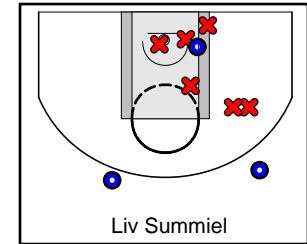

#	Name	G	MIN	FGM	FGA	FG%	2PM	2PA	2P%	3PM	3PA	3P%	FTM	FTA	FT%	OREB	DREB	REB	AST	STL	BLK	DEF	TO	PF	CHG	PM	PTS
3	Megan Tan	1	21	0	2	.000	0	2	.000	0	0	.000	0	0	.000	0	1	1	1	1	0	0	4	1	0	-30	0
4	Hannah Bean	1	16	0	1	.000	0	0	.000	0	1	.000	0	1	.000	0	0	0	1	1	0	0	1	1	0	-16	0
5	Gianna Maria Palli	1	9	0	1	.000	0	0	.000	0	1	.000	0	0	.000	0	0	0	1	1	0	0	0	0	0	-4	0
10	Maddy Stevens	1	22	2	5	.400	2	4	.500	0	1	.000	5	7	.714	0	2	2	2	2	0	0	4	3	0	-27	9
14	Kayla Lezama	1	23	4	8	.500	3	5	.600	1	3	.333	2	3	.667	1	0	1	0	1	1	0	2	2	0	-19	11
20	Liv Summiel	1	23	3	9	.333	1	6	.167	2	3	.667	0	0	.000	0	1	1	0	2	0	0	2	1	0	-32	8
23	Kara O'Neil	1	18	0	4	.000	0	3	.000	0	1	.000	1	2	.500	1	1	2	2	0	1	0	2	1	0	-16	1
25	Abigail Laurence	1	1	0	1	.000	0	1	.000	0	0	.000	0	0	.000	0	0	0	0	0	0	0	0	0	0	-4	0
32	Priscilla Singleton-Eriyo	1	19	1	4	.250	1	4	.250	0	0	.000	1	2	.500	5	2	7	0	0	3	0	3	2	0	-25	3
33	Ashely Evans	1	12	1	1	1.000	1	1	1.000	0	0	.000	0	0	.000	1	0	1	2	1	1	0	1	1	1	-2	2
	TEAM	0	0	0	0	.000	0	0	.000	0	0	.000	0	0	.000	0	0	0	0	0	0	0	0	0	0	0	0
	TOTALS	1	32	11	36	.306	8	26	.308	3	10	.300	9	15	.600	8	7	15	9	9	6	0	19	12	1	-34	34