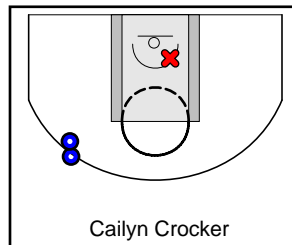

WCP

07/10/2018 WCP at Crusaders (NN18)

	1	2	3	4	T
WCP	23	17	22	6	68
Crusaders	6	15	8	5	34

#	Name	G	MIN	FGM	FGA	FG%	2PM	2PA	2P%	3PM	3PA	3P%	FTM	FTA	FT%	OREB	DREB	REB	AST	STL	BLK	DEF	TO	PF	CHG	PM	PTS	
1	M Davis	1	15	1	4	.250	1	4	.250	0	0	.000	0	2	.000	1	3	4	1	3	0	0	2	2	0	13	2	
4	Kimora Sykes	1	14	1	1	1.000	1	1	1.000	0	0	.000	0	0	.000	0	2	2	0	1	0	0	1	1	0	16	2	
5	Nailah Dillard	1	13	5	7	.714	3	3	1.000	2	4	.500	1	1	1.000	1	1	2	0	1	0	0	1	1	0	17	13	
9	Leilani McIntosh	1	9	2	2	1.000	1	1	1.000	1	1	1.000	0	0	.000	0	3	3	4	2	1	0	1	4	0	12	5	
11	Kayla Padilla	1	19	4	5	.800	3	3	1.000	1	2	.500	2	2	1.000	1	0	1	1	1	1	0	0	0	0	12	11	
12	Okikiola Iriafen	1	20	4	6	.667	4	6	.667	0	0	.000	1	2	.500	1	3	4	0	1	0	0	1	1	1	18	9	
15	Evanne Turner	0	0	0	0	.000	0	0	.000	0	0	.000	0	0	.000	0	0	0	0	0	0	0	0	0	0	0	0	
20	Charisma Osborne	0	0	0	0	.000	0	0	.000	0	0	.000	0	0	.000	0	0	0	0	0	0	0	0	0	0	0	0	
22	Cailyn Crocker	1	18	2	5	.400	0	3	.000	2	2	1.000	4	4	1.000	2	1	3	4	0	0	0	0	3	0	30	10	
23	Kaiyah Corono	1	15	2	3	.667	2	3	.667	0	0	.000	1	1	1.000	1	1	2	1	1	1	1	0	2	3	0	17	5
24	Tyzajahanae Calhoun-Fuller	1	27	2	4	.500	2	3	.667	0	1	.000	0	0	.000	0	3	3	2	3	0	0	1	3	0	31	4	
33	Kenedy Lilly	0	0	0	0	.000	0	0	.000	0	0	.000	0	0	.000	0	0	0	0	0	0	0	0	0	0	0	0	
35	Khylee-Jade Pepe	1	15	2	4	.500	2	4	.500	0	0	.000	3	4	.750	2	2	4	1	3	1	0	3	1	0	9	7	
	TEAM	1	0	0	0	.000	0	0	.000	0	0	.000	0	0	.000	2	1	3	0	0	0	0	0	0	0	0	0	
	TOTALS	1	32	25	41	.610	19	31	.613	6	10	.600	12	16	.750	11	20	31	14	16	3	0	12	19	1	34	68	