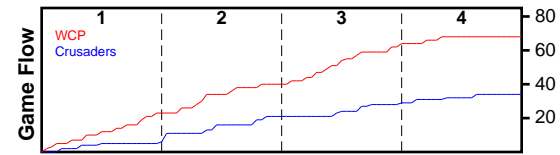

WCP

07/10/2018 WCP at Crusaders (NN18)

	1	2	3	4	T
WCP	23	17	22	6	68
Crusaders	6	15	8	5	34

#	Name	G	MIN	FGM	FGA	FG%	2PM	2PA	2P%	3PM	3PA	3P%	FTM	FTA	FT%	OREB	DREB	REB	AST	STL	BLK	DEF	TO	PF	CHG	PM	PTS	
1	M Davis	1	15	1	4	.250	1	4	.250	0	0	.000	0	2	.000	1	3	4	1	3	0	0	2	2	0	13	2	
4	Kimora Sykes	1	14	1	1	1.000	1	1	1.000	0	0	.000	0	0	.000	0	2	2	0	1	0	0	1	1	0	16	2	
5	Nailah Dillard	1	13	5	7	.714	3	3	1.000	2	4	.500	1	1	1.000	1	1	2	0	1	0	0	1	1	0	17	13	
9	Leilani McIntosh	1	9	2	2	1.000	1	1	1.000	1	1	1.000	0	0	.000	0	3	3	4	2	1	0	1	4	0	12	5	
11	Kayla Padilla	1	19	4	5	.800	3	3	1.000	1	2	.500	2	2	1.000	1	0	1	1	1	1	0	0	0	0	12	11	
12	Okikiola Iriafen	1	20	4	6	.667	4	6	.667	0	0	.000	1	2	.500	1	3	4	0	1	0	0	1	1	1	18	9	
15	Evanne Turner	0	0	0	0	.000	0	0	.000	0	0	.000	0	0	.000	0	0	0	0	0	0	0	0	0	0	0	0	
20	Charisma Osborne	0	0	0	0	.000	0	0	.000	0	0	.000	0	0	.000	0	0	0	0	0	0	0	0	0	0	0	0	
22	Cailyn Crocker	1	18	2	5	.400	0	3	.000	2	2	1.000	4	4	1.000	2	1	3	4	0	0	0	0	3	0	30	10	
23	Kaiyah Corono	1	15	2	3	.667	2	3	.667	0	0	.000	1	1	1.000	1	1	2	1	1	1	1	0	2	3	0	17	5
24	Tyzajahanae Calhoun-Fuller	1	27	2	4	.500	2	3	.667	0	1	.000	0	0	.000	0	3	3	2	3	0	0	1	3	0	31	4	
33	Kenedy Lilly	0	0	0	0	.000	0	0	.000	0	0	.000	0	0	.000	0	0	0	0	0	0	0	0	0	0	0	0	
35	Khylee-Jade Pepe	1	15	2	4	.500	2	4	.500	0	0	.000	3	4	.750	2	2	4	1	3	1	0	3	1	0	9	7	
	TEAM	1	0	0	0	.000	0	0	.000	0	0	.000	0	0	.000	2	1	3	0	0	0	0	0	0	0	0	0	
	TOTALS	1	32	25	41	.610	19	31	.613	6	10	.600	12	16	.750	11	20	31	14	16	3	0	12	19	1	34	68	