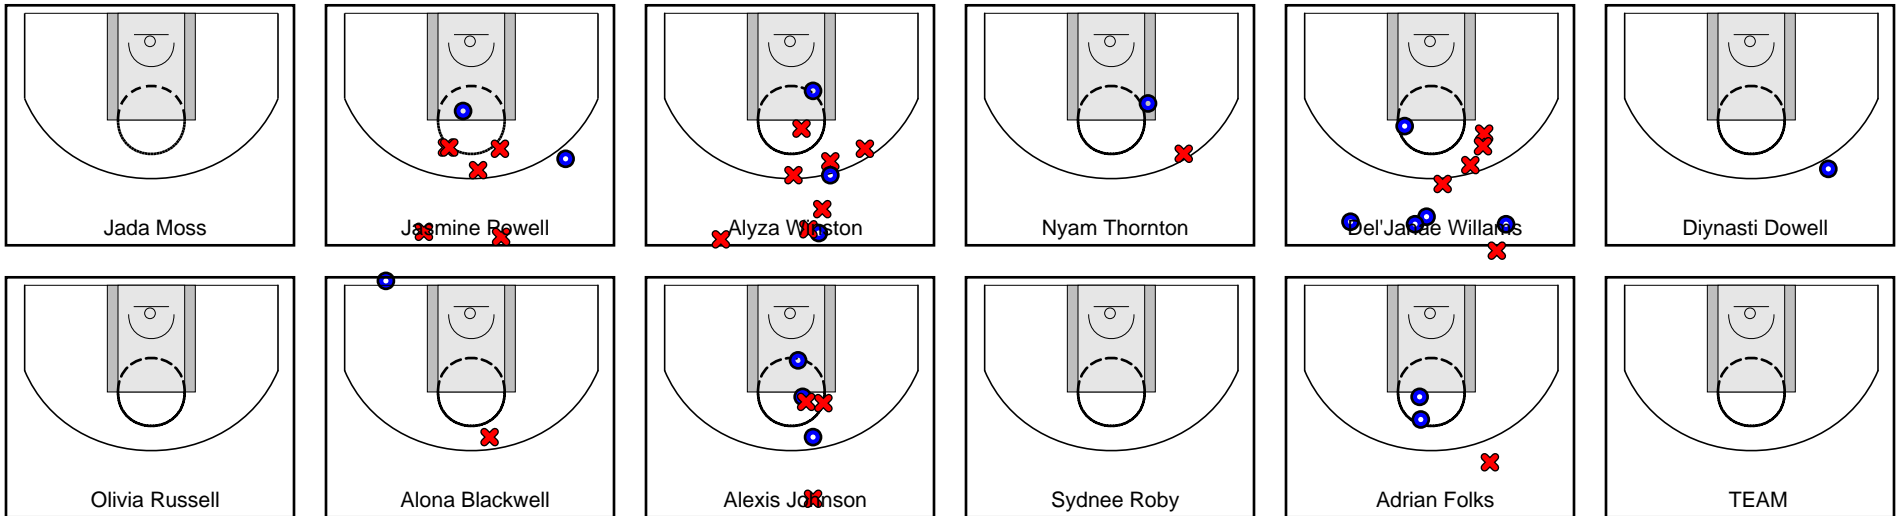

#	Name	G	MIN	FGM	FGA	FG%	2PM	2PA	2P%	3PM	3PA	3P%	FTM	FTA	FT%	OREB	DREB	REB	AST	STL	BLK	DEF	TO	PF	CHG	PM	PTS
0	Jada Moss	0	0	0	0	.000	0	0	.000	0	0	.000	0	0	.000	0	0	0	0	0	0	0	0	0	0	0	0
2	Jasmine Powell	1	29	3	9	.333	1	6	.167	2	3	.667	0	2	.000	0	0	0	1	0	0	0	1	0	0	-13	8
3	Alyza Winston	1	21	3	10	.300	2	7	.286	1	3	.333	1	5	.200	0	1	1	1	0	1	0	1	2	0	-6	8
10	Nyam Thornton	1	12	1	2	.500	1	2	.500	0	0	.000	2	3	.667	0	2	2	0	0	0	0	0	4	0	-5	4
11	Del'Janae Williams	1	18	5	10	.500	3	7	.429	2	3	.667	4	6	.667	0	1	1	0	0	0	0	0	1	0	-15	16
12	Diy nasti Dowell	1	6	1	2	.500	1	2	.500	0	0	.000	0	0	.000	2	1	3	0	0	0	0	0	0	0	-3	2
13	Olivia Russell	1	3	0	0	.000	0	0	.000	0	0	.000	0	0	.000	0	0	0	0	0	0	0	0	0	0	-2	0
20	Alona Blackwell	1	17	0	1	.000	0	0	.000	0	1	.000	0	0	.000	1	0	1	1	0	0	0	1	4	0	-12	0
24	Alexis Johnson	1	28	4	9	.444	4	9	.444	0	0	.000	2	4	.500	1	3	4	1	0	0	0	2	1	0	-11	10
34	Sydney Roby	0	0	0	0	.000	0	0	.000	0	0	.000	0	0	.000	0	0	0	0	0	0	0	0	0	0	0	0
35	Adrian Folks	1	21	2	3	.667	2	3	.667	0	0	.000	0	0	.000	2	1	3	0	0	0	0	0	2	0	-8	4
	TEAM	1	0	0	0	.000	0	0	.000	0	0	.000	0	0	.000	3	1	4	0	0	0	0	0	1	0	0	0
	TOTALS	1	32	19	46	.413	14	36	.389	5	10	.500	9	20	.450	9	10	19	4	0	1	0	5	15	0	-10	52