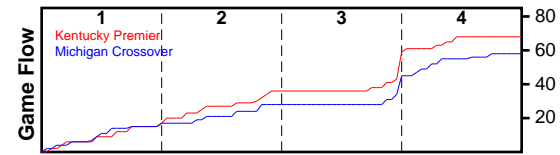

Michigan Crossover

07/10/2018 Kentucky Premier at Michigan Crossover (N)

	1	2	3	4	T
Kentucky Premier	15	21	23	9	68
Michigan	15	13	17	13	58