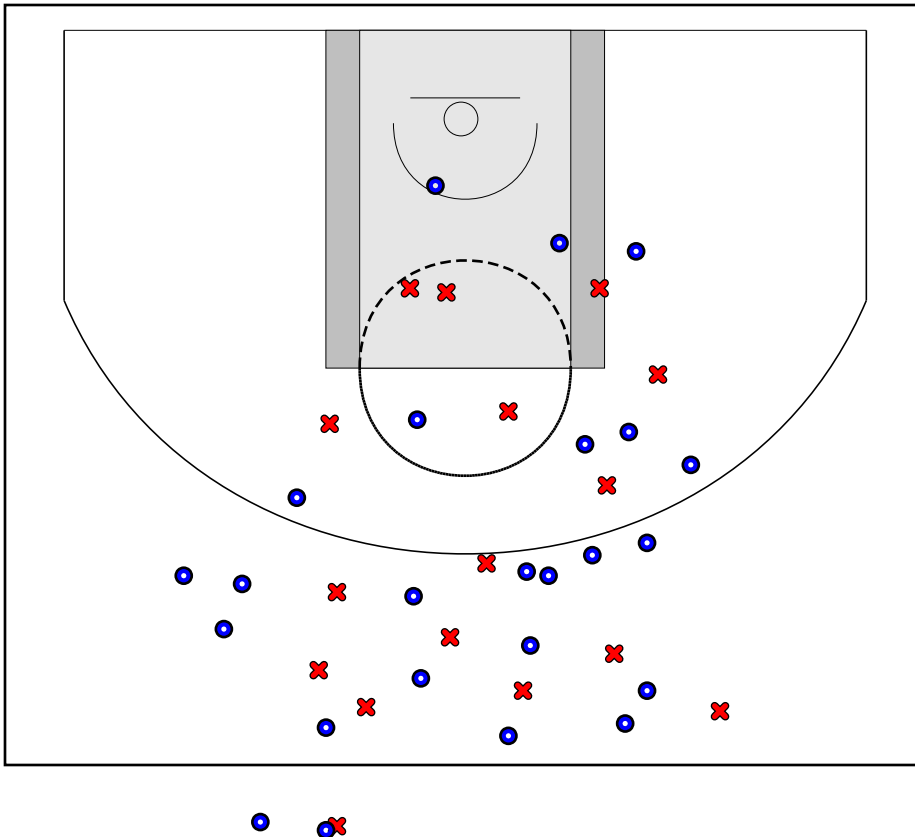

Game Summary Comparison

Statistic	Kentucky Premier	Michigan Crossover
Points	68	52
<i>Field Goals</i>	25 / 42	19 / 46
<i>2 Point</i>	19 / 30	14 / 36
<i>3 Point</i>	6 / 12	5 / 10
<i>Free Throws</i>	12 / 22	9 / 20
Assists	2	4
Rebounds	25	19
<i>Offensive</i>	9	9
<i>Defensive</i>	16	10
Blocks	2	1
Steals	0	0
Deflections	0	0
Turnovers	9	5
Charges Taken	0	0
Personal Fouls	17	15

Kentucky Premier