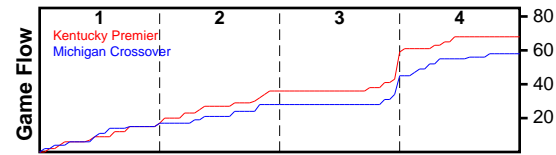

Kentucky Premier

07/10/2018 Kentucky Premier at Michigan Crossover (N)

	1	2	3	4	T
Kentucky Premier	15	21	23	9	68
Michigan	15	13	17	13	58

#	Name	G	MIN	FGM	FGA	FG%	2PM	2PA	2P%	3PM	3PA	3P%	FTM	FTA	FT%	OREB	DREB	REB	AST	STL	BLK	DEF	TO	PF	CHG	PM	PTS	
3	Kennedy Igo	1	2	0	0	.000	0	0	.000	0	0	.000	0	0	.000	1	1	2	0	0	0	0	1	0	0	-5	0	
4	Joelle Johnson	1	6	0	0	.000	0	0	.000	0	0	.000	0	0	.000	0	0	0	0	0	0	0	0	0	0	5	0	
5	Ashlee Harris	1	18	1	2	.500	1	1	1.000	0	1	.000	1	2	.500	0	0	0	0	0	0	0	1	0	0	7	3	
11	Maaliya Owens	1	21	4	8	.500	1	2	.500	3	6	.500	0	0	.000	0	1	1	0	0	0	0	0	2	0	15	11	
12	Jillian Hayes	1	10	0	0	.000	0	0	.000	0	0	.000	0	0	.000	0	1	1	0	0	1	0	2	0	0	-2	0	
14	Courtney Hurst	0	0	0	0	.000	0	0	.000	0	0	.000	0	0	.000	0	0	0	0	0	0	0	0	0	0	0	0	
15	Lauren Schwartz	1	8	1	3	.333	1	3	.333	0	0	.000	0	0	.000	1	0	1	1	0	0	0	2	2	0	3	2	
21	Kaiya Wynn	1	27	8	10	.800	7	9	.778	1	1	1.000	6	12	.500	5	3	8	0	0	0	0	0	0	2	0	15	23
22	Kristen Clemons	1	10	2	2	1.000	2	2	1.000	0	0	.000	2	2	1.000	0	0	0	0	0	0	0	0	0	2	0	4	6
23	Maddie Scherr	1	29	6	10	.600	5	8	.625	1	2	.500	1	4	.250	2	4	6	1	0	1	0	2	3	0	12	14	
25	Erin Toller	0	0	0	0	.000	0	0	.000	0	0	.000	0	0	.000	0	0	0	0	0	0	0	0	0	0	0	0	
32	Emma King	1	16	2	3	.667	1	1	1.000	1	2	.500	2	2	1.000	0	4	4	0	0	0	0	1	3	0	12	7	
34	Cameron Browning	1	10	1	4	.250	1	4	.250	0	0	.000	0	0	.000	0	2	2	0	0	0	0	0	3	0	9	2	
	TEAM	0	0	0	0	.000	0	0	.000	0	0	.000	0	0	.000	0	0	0	0	0	0	0	0	0	0	0	0	
	TOTALS	1	32	25	42	.595	19	30	.633	6	12	.500	12	22	.545	9	16	25	2	0	2	0	9	17	0	10	68	