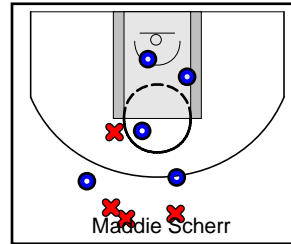

Kentucky Premier

07/10/2018 Kentucky Premier at Michigan Crossover (N)

	1	2	3	4	T
Kentucky Premier	15	21	23	9	68
Michigan	15	13	17	13	58

#	Name	G	MIN	FGM	FGA	FG%	2PM	2PA	2P%	3PM	3PA	3P%	FTM	FTA	FT%	OREB	DREB	REB	AST	STL	BLK	DEF	TO	PF	CHG	PM	PTS	
3	Kennedy Igo	1	2	0	0	.000	0	0	.000	0	0	.000	0	0	.000	1	1	2	0	0	0	0	1	0	0	-5	0	
4	Joelle Johnson	1	6	0	0	.000	0	0	.000	0	0	.000	0	0	.000	0	0	0	0	0	0	0	0	0	0	5	0	
5	Ashlee Harris	1	18	1	2	.500	1	1	1.000	0	1	.000	1	2	.500	0	0	0	0	0	0	0	1	0	0	7	3	
11	Maaliya Owens	1	21	4	8	.500	1	2	.500	3	6	.500	0	0	.000	0	1	1	0	0	0	0	0	2	0	15	11	
12	Jillian Hayes	1	10	0	0	.000	0	0	.000	0	0	.000	0	0	.000	0	1	1	0	0	1	0	2	0	0	-2	0	
14	Courtney Hurst	0	0	0	0	.000	0	0	.000	0	0	.000	0	0	.000	0	0	0	0	0	0	0	0	0	0	0	0	
15	Lauren Schwartz	1	8	1	3	.333	1	3	.333	0	0	.000	0	0	.000	1	0	1	1	0	0	0	2	2	0	3	2	
21	Kaiya Wynn	1	27	8	10	.800	7	9	.778	1	1	1.000	6	12	.500	5	3	8	0	0	0	0	0	0	2	0	15	23
22	Kristen Clemons	1	10	2	2	1.000	2	2	1.000	0	0	.000	2	2	1.000	0	0	0	0	0	0	0	0	0	2	0	4	6
23	Maddie Scherr	1	29	6	10	.600	5	8	.625	1	2	.500	1	4	.250	2	4	6	1	0	1	0	2	3	0	12	14	
25	Erin Toller	0	0	0	0	.000	0	0	.000	0	0	.000	0	0	.000	0	0	0	0	0	0	0	0	0	0	0	0	
32	Emma King	1	16	2	3	.667	1	1	1.000	1	2	.500	2	2	1.000	0	4	4	0	0	0	0	1	3	0	12	7	
34	Cameron Browning	1	10	1	4	.250	1	4	.250	0	0	.000	0	0	.000	0	2	2	0	0	0	0	0	3	0	9	2	
	TEAM	0	0	0	0	.000	0	0	.000	0	0	.000	0	0	.000	0	0	0	0	0	0	0	0	0	0	0	0	
	TOTALS	1	32	25	42	.595	19	30	.633	6	12	.500	12	22	.545	9	16	25	2	0	2	0	9	17	0	10	68	