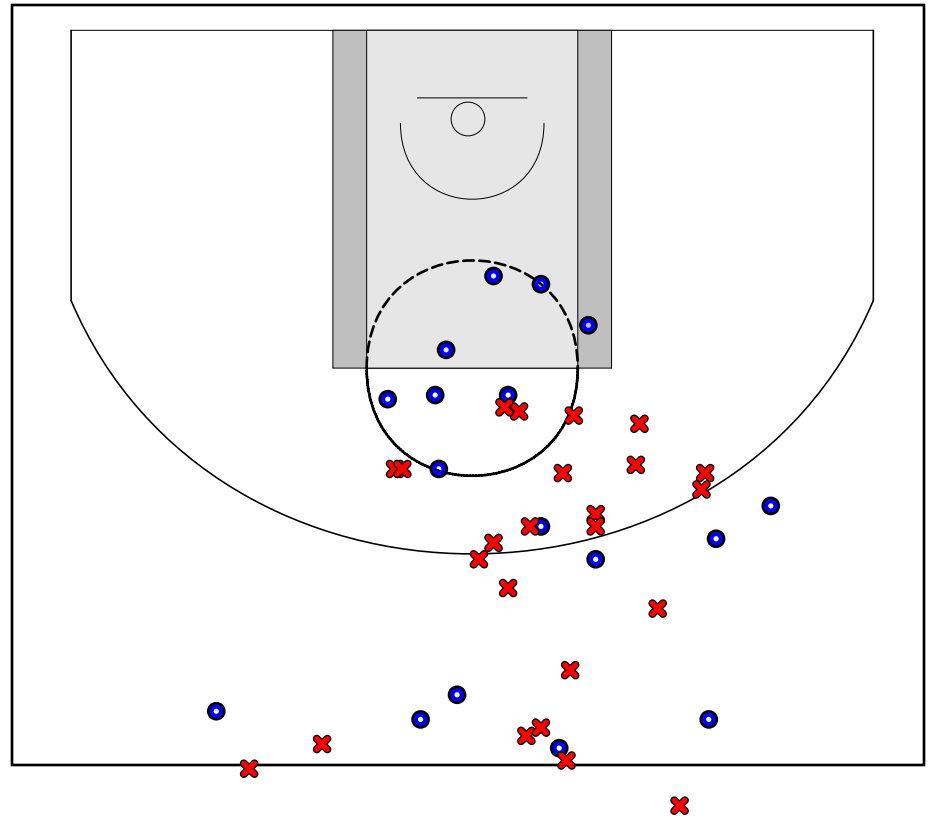

Michigan Crossover