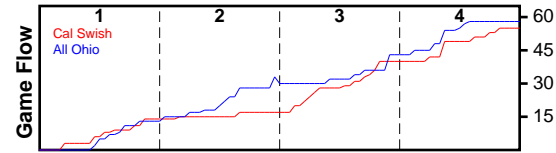

Cal Swish

07/10/2018 Cal Swish at All Ohio (NN18)

	1	2	3	4	T
Cal Swish	14	3	23	15	55
All Ohio	13	17	13	15	58

#	Name	G	MIN	FGM	FGA	FG%	2PM	2PA	2P%	3PM	3PA	3P%	FTM	FTA	FT%	OREB	DREB	REB	AST	STL	BLK	DEF	TO	PF	CHG	PM	PTS
0	Izabella Om	1	21	2	2	1.000	1	1	1.000	1	1	1.000	2	2	1.000	0	0	0	3	1	0	0	3	2	0	2	7
10	India Otto	1	6	0	2	.000	0	1	.000	0	1	.000	0	0	.000	0	0	0	0	0	0	0	2	0	0	-4	0
12	McKayla Willams	1	19	1	3	.333	1	2	.500	0	1	.000	2	3	.667	2	8	10	0	0	0	0	2	4	0	6	4
13	Katherine Goostrey	1	12	0	3	.000	0	2	.000	0	1	.000	0	0	.000	1	0	1	0	1	0	0	2	1	0	5	0
15	Amanda Olinger	1	17	5	10	.500	4	5	.800	1	5	.200	2	3	.667	3	2	5	1	1	3	0	1	3	0	-4	13
22	Peyton Vansoest	1	26	5	11	.455	3	6	.500	2	5	.400	0	1	.000	2	2	4	2	0	0	0	2	2	0	10	12
23	Jasmine Davis	1	29	3	5	.600	2	4	.500	1	1	1.000	3	4	.750	1	3	4	0	0	0	0	1	1	0	6	10
24	Kiya Dorroh	1	7	2	4	.500	1	1	1.000	1	3	.333	0	0	.000	0	2	2	0	1	0	0	1	0	0	-6	5
30	Haylee Aiden	1	11	2	3	.667	2	3	.667	0	0	.000	0	0	.000	1	1	2	1	0	0	0	0	2	0	12	4
31	Megan Nieto	1	12	0	2	.000	0	0	.000	0	2	.000	0	0	.000	0	0	0	0	0	0	0	0	0	0	5	0
44	Samiya Terry	1	2	0	0	.000	0	0	.000	0	0	.000	0	0	.000	0	0	0	0	2	0	0	1	1	0	-3	0
	TEAM	0	0	0	0	.000	0	0	.000	0	0	.000	0	0	.000	0	0	0	0	0	0	0	0	0	0	0	0
	TOTALS	1	32	20	45	.444	14	25	.560	6	20	.300	9	13	.692	10	18	28	7	6	3	0	15	16	0	-3	55