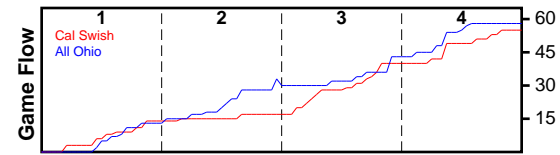

All Ohio

07/10/2018 Cal Swish at All Ohio (NN18)

	1	2	3	4	T
Cal Swish	14	3	23	15	55
All Ohio	13	17	13	15	58