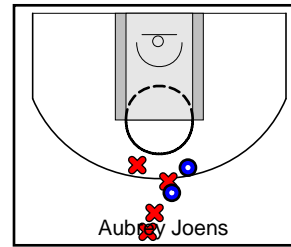

#	Name	G	MIN	FGM	FGA	FG%	2PM	2PA	2P%	3PM	3PA	3P%	FTM	FTA	FT%	OREB	DREB	REB	AST	STL	BLK	DEF	TO	PF	CHG	PM	PTS	
1	Kayba Laube	1	14	0	3	.000	0	0	.000	0	3	.000	1	2	.500	0	2	2	0	0	0	0	0	0	0	0	1	1
2	Greta Kampschroeder	1	15	1	4	.250	0	2	.000	1	2	.500	0	0	.000	0	3	3	0	0	0	0	1	1	0	-3	3	
3	Sara McCullough	1	1	0	0	.000	0	0	.000	0	0	.000	0	0	.000	0	0	0	0	0	0	0	0	0	0	0	0	
10	Kylie Feuerbach	1	28	8	10	.800	5	7	.714	3	3	1.000	2	3	.667	2	2	4	0	0	1	0	0	0	0	13	21	
11	Megan Meyer	1	17	3	4	.750	0	0	.000	3	4	.750	0	0	.000	0	2	2	0	0	0	0	1	1	0	0	9	
13	Shateah Wetering	1	28	1	2	.500	1	1	1.000	0	1	.000	0	0	.000	1	1	2	0	0	2	0	0	3	0	12	2	
20	Anna Brown	1	9	0	2	.000	0	1	.000	0	1	.000	0	0	.000	0	0	0	0	0	0	0	1	1	0	-2	0	
21	Grace Boffeli	0	0	0	0	.000	0	0	.000	0	0	.000	0	0	.000	0	0	0	0	0	0	0	0	0	0	0	0	
22	Caitlin Clark	1	24	5	11	.455	2	4	.500	3	7	.429	7	8	.875	0	4	4	3	0	0	0	2	5	0	2	20	
23	Aubrey Joens	1	30	3	8	.375	1	3	.333	2	5	.400	2	2	1.000	1	1	2	0	0	0	0	0	2	0	17	10	
42	Regan Nesheim	0	0	0	0	.000	0	0	.000	0	0	.000	0	0	.000	0	0	0	0	0	0	0	0	0	0	0	0	
	TEAM	1	0	0	0	.000	0	0	.000	0	0	.000	0	0	.000	2	0	2	0	0	0	0	0	0	0	0	0	
	TOTALS	1	32	21	44	.477	9	18	.500	12	26	.462	12	15	.800	6	15	21	3	0	3	0	5	13	0	7	66