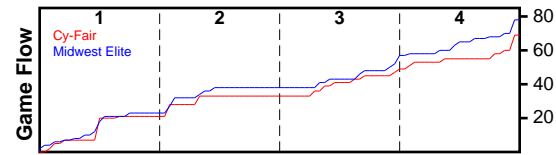

# Cy-Fair

07/10/2018 Cy-Fair at Midwest Elite (NN18)

	1	2	3	4	T
Cy-Fair	21	12	16	20	69
Midwest Elite	23	15	19	21	78

#	Name	G	MIN	FGM	FGA	FG%	2PM	2PA	2P%	3PM	3PA	3P%	FTM	FTA	FT%	OREB	DREB	REB	AST	STL	BLK	DEF	TO	PF	CHG	PM	PTS
3	Jordyn Oliver	1	19	2	8	.250	2	7	.286	0	1	.000	0	0	.000	2	5	7	3	0	0	0	2	3	0	-7	4
9	Laila Blair	1	20	3	4	.750	3	3	1.000	0	1	.000	4	4	1.000	1	2	3	0	2	0	0	0	2	0	-9	10
10	Sasha Goforth	1	16	5	7	.714	3	4	.750	2	3	.667	2	3	.667	0	5	5	3	0	2	0	1	5	0	2	14
11	Riane Burton	1	17	1	1	1.000	1	1	1.000	0	0	.000	0	0	.000	0	0	0	0	0	0	0	0	1	0	-4	2
12	Jordyn Merritt	1	18	3	4	.750	3	4	.750	0	0	.000	2	2	1.000	0	3	3	0	0	1	0	0	5	0	-10	8
13	Jaden Owens	1	32	7	21	.333	2	11	.182	5	10	.500	4	8	.500	0	2	2	3	0	1	0	0	6	0	-8	23
23	Jewel Spear	1	16	3	6	.500	3	4	.750	0	2	.000	0	0	.000	0	0	0	0	1	0	0	3	0	0	0	6
24	Aaliyah Moore	1	21	1	1	1.000	1	1	1.000	0	0	.000	0	1	.000	1	5	6	0	1	0	0	1	4	0	-12	2
32	Aaliyah Morgan	1	5	0	0	.000	0	0	.000	0	0	.000	0	0	.000	0	1	1	0	0	0	0	0	0	0	4	0
33	Camryn Brown	0	0	0	0	.000	0	0	.000	0	0	.000	0	0	.000	0	0	0	0	0	0	0	0	0	0	0	0
35	Jadyn Byrd	0	0	0	0	.000	0	0	.000	0	0	.000	0	0	.000	0	0	0	0	0	0	0	0	0	0	0	0
41	Skylar Vann	1	1	0	1	.000	0	0	.000	0	1	.000	0	0	.000	0	0	0	0	0	0	0	0	0	0	-1	0
	TEAM	0	0	0	0	.000	0	0	.000	0	0	.000	0	0	.000	0	0	0	0	0	0	0	0	0	0	0	0
	<b>TOTALS</b>	<b>1</b>	<b>32</b>	<b>25</b>	<b>53</b>	<b>.472</b>	<b>18</b>	<b>35</b>	<b>.514</b>	<b>7</b>	<b>18</b>	<b>.389</b>	<b>12</b>	<b>18</b>	<b>.667</b>	<b>4</b>	<b>23</b>	<b>27</b>	<b>9</b>	<b>4</b>	<b>4</b>	<b>0</b>	<b>7</b>	<b>26</b>	<b>0</b>	<b>-9</b>	<b>69</b>