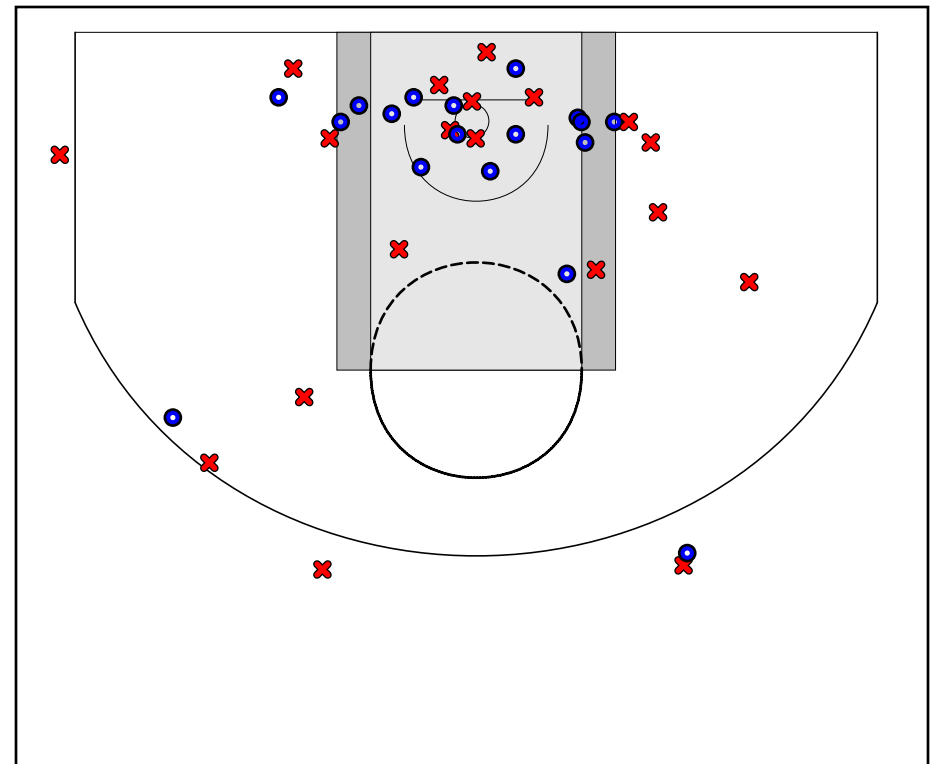

Team Elite

Missouri Phenom

Team Elite Turnovers

Period	Clock	Player	Turnover Type
1st Period	7:41	#5 Javyn Nicholson	Out of Bounds
1st Period	5:41	#3 Unique Drake	Steal
1st Period	3:39	#6 Kayla McPherson	Out of Bounds
1st Period	3:20	#21 Daelyn Craig	Traveling
2nd Period	2:07	#1 Aniaya Jester	Steal
2nd Period	1:26	#1 Aniaya Jester	Out of Bounds
3rd Period	7:15	#22 Jordan Isaacs	Out of Bounds
3rd Period	2:41	#22 Jordan Isaacs	Steal
3rd Period	0:28	#54 Zamiya Passmore	Shot Clock Violation
4th Period	5:42	#54 Zamiya Passmore	Steal
4th Period	5:27	#5 Javyn Nicholson	Out of Bounds
4th Period	4:43	#22 Jordan Isaacs	Traveling
4th Period	2:18	#7 Sydney Johnson	Steal

Team Elite Fouls

Period	Clock	Player	Foul
1st Period	4:48	#54 Zamiya Passmore	Other (Def)
1st Period	4:31	#22 Jordan Isaacs	Other (Def)
1st Period	3:49	#21 Daelyn Craig	Other (Def)
1st Period	3:12	#5 Javyn Nicholson	Other (Def)
1st Period	2:35	#7 Sydney Johnson	Other (Def)
1st Period	2:19	#5 Javyn Nicholson	Other (Def)
1st Period	0:45	#23 Cone	Other (Def)
2nd Period	6:10	#6 Kayla McPherson	Other (Def)
2nd Period	4:47	#54 Zamiya Passmore	Other (Def)
2nd Period	4:10	#21 Daelyn Craig	Other (Def)
2nd Period	3:21	#5 Javyn Nicholson	Other (Def)
2nd Period	0:00	#8 DaNaisia Shaw	Other (Def)
3rd Period	7:48	#4 Carter	Other (Def)
3rd Period	6:21	#6 Kayla McPherson	Other (Def)
4th Period	6:39	#22 Jordan Isaacs	Other (Def)
4th Period	6:26	#6 Kayla McPherson	Other (Def)
4th Period	3:31	#8 DaNaisia Shaw	Other (Def)