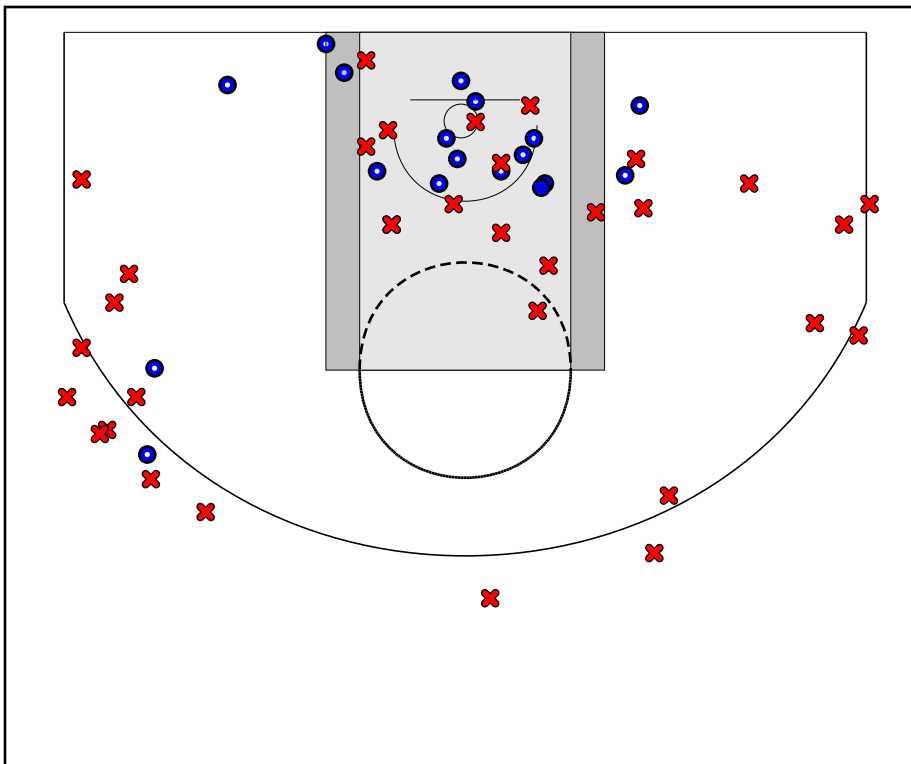

Team Elite

Missouri Phenom

Team Elite Turnovers

Period	Clock	Player	Turnover Type
1st Period	7:41	#5 Javyn Nicholson	Out of Bounds
1st Period	5:41	#3 Unique Drake	Steal
1st Period	3:39	#6 Kayla McPherson	Out of Bounds
1st Period	3:20	#21 Daelyn Craig	Traveling
2nd Period	2:07	#1 Aniaya Jester	Steal
2nd Period	1:26	#1 Aniaya Jester	Out of Bounds
3rd Period	7:15	#22 Jordan Isaacs	Out of Bounds
3rd Period	2:41	#22 Jordan Isaacs	Steal
3rd Period	0:28	#54 Zamiya Passmore	Shot Clock Violation
4th Period	5:42	#54 Zamiya Passmore	Steal
4th Period	5:27	#5 Javyn Nicholson	Out of Bounds
4th Period	4:43	#22 Jordan Isaacs	Traveling
4th Period	2:18	#7 Sydney Johnson	Steal

Team Elite Fouls

Period	Clock	Player	Foul
1st Period	4:48	#54 Zamiya Passmore	Other (Def)
1st Period	4:31	#22 Jordan Isaacs	Other (Def)
1st Period	3:49	#21 Daelyn Craig	Other (Def)
1st Period	3:12	#5 Javyn Nicholson	Other (Def)
1st Period	2:35	#7 Sydney Johnson	Other (Def)
1st Period	2:19	#5 Javyn Nicholson	Other (Def)
1st Period	0:45	#23 Cone	Other (Def)
2nd Period	6:10	#6 Kayla McPherson	Other (Def)
2nd Period	4:47	#54 Zamiya Passmore	Other (Def)
2nd Period	4:10	#21 Daelyn Craig	Other (Def)
2nd Period	3:21	#5 Javyn Nicholson	Other (Def)
2nd Period	0:00	#8 DaNaisia Shaw	Other (Def)
3rd Period	7:48	#4 Carter	Other (Def)
3rd Period	6:21	#6 Kayla McPherson	Other (Def)
4th Period	6:39	#22 Jordan Isaacs	Other (Def)
4th Period	6:26	#6 Kayla McPherson	Other (Def)
4th Period	3:31	#8 DaNaisia Shaw	Other (Def)