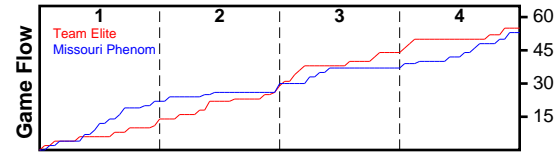

Team Elite

07/10/2018 Team Elite at Missouri Phenom (NN18)

	1	2	3	4	T
Team Elite	11	18	15	11	55
Missouri Phenom	22	6	9	16	53

#	Name	G	MIN	FGM	FGA	FG%	2PM	2PA	2P%	3PM	3PA	3P%	FTM	FTA	FT%	OREB	DREB	REB	AST	STL	BLK	DEF	TO	PF	CHG	PM	PTS
1	Aniaya Jester	1	16	3	6	.500	2	3	.667	1	3	.333	0	1	.000	2	0	2	1	0	0	0	2	0	0	0	7
3	Unique Drake	1	12	2	9	.222	2	4	.500	0	5	.000	0	0	.000	1	0	1	1	0	0	0	1	0	0	7	4
4	Carter	1	13	0	5	.000	0	4	.000	0	1	.000	3	8	.375	3	2	5	0	0	0	0	0	1	0	1	3
5	Javyn Nicholson	1	16	1	7	.143	1	5	.200	0	2	.000	2	2	1.000	4	0	4	0	0	1	0	2	3	0	2	4
6	Kayla McPherson	1	29	5	13	.385	4	8	.500	1	5	.200	3	5	.600	2	5	7	6	3	0	0	1	3	0	3	14
7	Sydney Johnson	1	18	0	2	.000	0	0	.000	0	2	.000	0	1	.000	1	1	2	1	1	0	0	1	1	0	-5	0
8	DaNaisia Shaw	1	11	1	2	.500	1	1	1.000	0	1	.000	0	0	.000	0	1	1	1	0	1	0	0	2	0	-4	2
15	Megan Kent	0	0	0	0	.000	0	0	.000	0	0	.000	0	0	.000	0	0	0	0	0	0	0	0	0	0	0	0
21	Daelyn Craig	1	5	0	0	.000	0	0	.000	0	0	.000	0	0	.000	1	0	1	0	0	0	0	1	2	0	0	0
22	Jordan Isaacs	1	23	3	6	.500	3	6	.500	0	0	.000	6	6	1.000	0	2	2	0	0	0	0	3	2	0	2	12
23	Cone	1	2	0	0	.000	0	0	.000	0	0	.000	0	0	.000	0	0	0	0	0	0	0	0	1	0	-2	0
33	Milan Robinson	0	0	0	0	.000	0	0	.000	0	0	.000	0	0	.000	0	0	0	0	0	0	0	0	0	0	0	0
54	Zamiya Passmore	1	20	4	8	.500	4	7	.571	0	1	.000	1	1	1.000	1	1	2	1	3	0	0	2	2	0	6	9
	TEAM	0	0	0	0	.000	0	0	.000	0	0	.000	0	0	.000	0	0	0	0	0	0	0	0	0	0	0	0
	TOTALS	1	32	19	58	.328	17	38	.447	2	20	.100	15	24	.625	15	12	27	11	7	2	0	13	17	0	2	55