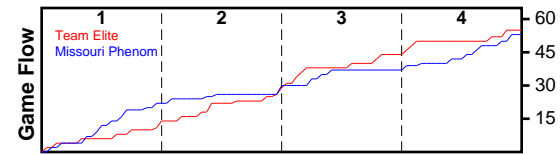

Missouri Phenom

07/10/2018 Team Elite at Missouri Phenom (NN18)

	1	2	3	4	T
Team Elite	11	18	15	11	55
Missouri Phenom	22	6	9	16	53