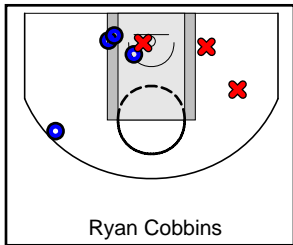

#	Name	G	MIN	FGM	FGA	FG%	2PM	2PA	2P%	3PM	3PA	3P%	FTM	FTA	FT%	OREB	DREB	REB	AST	STL	BLK	DEF	TO	PF	CHG	PM	PTS
2	Madison Buford	1	23	0	5	.000	0	4	.000	0	1	.000	2	2	1.000	2	3	5	1	1	1	0	2	4	0	-11	2
3	Priscilla Williams	1	30	8	11	.727	8	10	.800	0	1	.000	6	8	.750	1	8	9	4	1	1	0	4	5	0	2	22
14	Sydnee Kemp	1	28	1	2	.500	0	1	.000	1	1	1.000	0	0	.000	1	5	6	4	0	0	0	3	5	0	2	3
15	Kennedy Flanagan	1	10	0	1	.000	0	1	.000	0	0	.000	0	0	.000	0	1	1	0	1	0	0	1	2	0	8	0
21	Sydney Dukes	1	1	0	0	.000	0	0	.000	0	0	.000	0	0	.000	0	0	0	0	0	0	0	0	0	0	0	0
23	Taryn Scheuermann	0	0	0	0	.000	0	0	.000	0	0	.000	0	0	.000	0	0	0	0	0	0	0	0	0	0	0	0
32	Ryan Cobbins	1	27	4	7	.571	3	5	.600	1	2	.500	3	3	1.000	2	4	6	0	2	0	0	1	2	0	-3	12
33		1	13	2	5	.400	2	5	.400	0	0	.000	2	4	.500	2	1	3	2	0	0	0	1	1	0	-4	6
34	Emma Chapman	1	22	2	7	.286	2	6	.333	0	1	.000	2	3	.667	2	3	5	0	0	1	0	1	1	0	0	6
43	Micah Linthacum	0	0	0	0	.000	0	0	.000	0	0	.000	0	0	.000	0	0	0	0	0	0	0	0	0	0	0	0
44	Jasmaine Lewis	1	12	1	2	.500	1	2	.500	0	0	.000	0	0	.000	0	0	0	0	0	2	0	1	0	0	-4	2
	TEAM	1	0	0	0	.000	0	0	.000	0	0	.000	0	0	.000	2	3	5	0	0	0	0	0	0	0	0	0
	TOTALS	1	32	18	40	.450	16	34	.471	2	6	.333	15	20	.750	12	28	40	11	5	5	0	14	20	0	-2	53