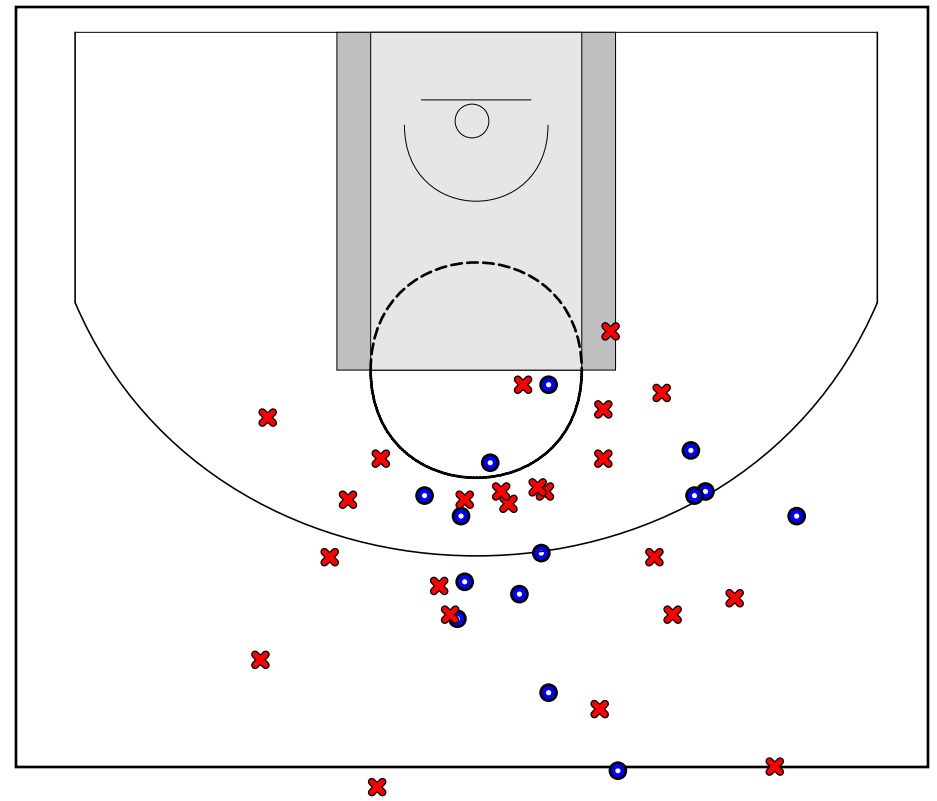

Game Summary Comparison

Statistic	DFW Elite	Cal Sparks
Points	53	43
<i>Field Goals</i>	16 / 36	14 / 38
<i>2 Point</i>	10 / 20	9 / 24
<i>3 Point</i>	6 / 16	5 / 14
<i>Free Throws</i>	15 / 22	10 / 20
Assists	1	2
Rebounds	27	23
<i>Offensive</i>	8	7
<i>Defensive</i>	19	16
Blocks	1	1
Steals	0	0
Deflections	0	0
Turnovers	10	9
Charges Taken	2	0
Personal Fouls	14	21

Cal Sparks