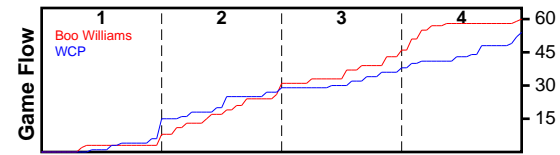

Boo Williams

07/11/2018 Boo Williams at WCP (NN18)

	1	2	3	4	T
Boo Williams	8	23	15	14	60
WCP	15	14	9	16	54

#	Name	G	MIN	FGM	FGA	FG%	2PM	2PA	2P%	3PM	3PA	3P%	FTM	FTA	FT%	OREB	DREB	REB	AST	STL	BLK	DEF	TO	PF	CHG	PM	PTS
3	Yanni Hendley-McCalla	1	12	0	2	.000	0	2	.000	0	0	.000	1	2	.500	0	0	0	0	1	0	0	0	2	0	-7	1
5	Elizabeth Martino	0	0	0	0	.000	0	0	.000	0	0	.000	0	0	.000	0	0	0	0	0	0	0	0	0	0	0	0
10	Elania Chapman	0	0	0	0	.000	0	0	.000	0	0	.000	0	0	.000	0	0	0	0	0	0	0	0	0	0	0	0
11	Carole Miller	1	18	2	3	.667	2	3	.667	0	0	.000	1	2	.500	2	2	4	1	0	0	0	2	2	0	14	5
12	Demi Washington	1	13	2	4	.500	2	4	.500	0	0	.000	0	0	.000	1	0	1	0	0	0	0	0	0	0	-4	4
15	Diamond Johnson	1	25	7	13	.538	6	10	.600	1	3	.333	2	5	.400	0	0	0	0	7	0	0	4	3	0	4	17
20	Reigan Richardson	1	7	1	1	1.000	1	1	1.000	0	0	.000	0	0	.000	0	0	0	0	0	0	0	0	2	0	-9	2
21	Jada Walker	1	23	5	5	1.000	5	5	1.000	0	0	.000	1	3	.333	0	0	0	0	1	0	0	3	2	0	11	11
22	Rayne Tucker	1	15	0	1	.000	0	1	.000	0	0	.000	0	0	.000	0	2	2	0	0	0	0	0	2	0	11	0
23	Jada Boyd	1	18	5	9	.556	5	9	.556	0	0	.000	1	2	.500	2	2	4	1	3	1	0	1	1	0	4	11
30	Ashley Owusu	1	23	2	9	.222	2	9	.222	0	0	.000	4	6	.667	3	5	8	0	1	0	0	2	5	0	14	8
32	Akunna Konkwo	1	10	0	0	.000	0	0	.000	0	0	.000	1	2	.500	1	0	1	0	0	0	0	0	0	0	-8	1
	TEAM	0	0	0	0	.000	0	0	.000	0	0	.000	0	0	.000	0	0	0	0	0	0	0	0	0	0	0	0
	TOTALS	1	32	24	47	.511	23	44	.523	1	3	.333	11	22	.500	9	11	20	2	13	1	0	12	19	0	6	60