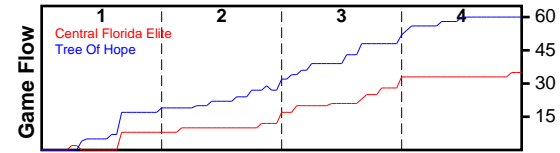

Tree Of Hope

07/11/2018 Central Florida Elite at Tree Of Hope (NN18)

	1	2	3	4	T
Central Florida	8	9	16	2	35
Tree Of Hope	17	15	20	8	60