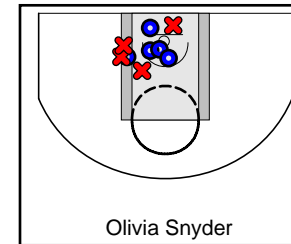

Exodus

07/11/2018 Exodus at New England Crusaders (NN18)

	1	2	3	4	T
Exodus	19	13	15	9	56
New England	13	17	5	9	44

#	Name	G	MIN	FGM	FGA	FG%	2PM	2PA	2P%	3PM	3PA	3P%	FTM	FTA	FT%	OREB	DREB	REB	AST	STL	BLK	DEF	TO	PF	CHG	PM	PTS
1	Lauren Hansen	1	26	1	8	.125	0	3	.000	1	5	.200	3	5	.600	0	2	2	2	2	0	0	0	3	0	5	6
2	Dominique Darius	1	12	0	0	.000	0	0	.000	0	0	.000	1	3	.333	0	2	2	1	2	0	0	1	4	0	8	1
5	Century McCartney	0	0	0	0	.000	0	0	.000	0	0	.000	0	0	.000	0	0	0	0	0	0	0	0	0	0	0	0
10	Natalija Marshall	1	20	3	4	.750	3	4	.750	0	0	.000	2	2	1.000	0	2	2	0	1	3	0	1	6	0	-2	8
11	Sophia DeMauro	1	6	0	2	.000	0	0	.000	0	2	.000	0	1	.000	2	1	3	1	1	0	0	1	0	0	3	0
15	Olivia Snyder	1	16	6	10	.600	6	10	.600	0	0	.000	0	0	.000	4	0	4	2	2	0	0	2	1	0	0	12
20	Brelynn Bellamy	1	18	0	1	.000	0	0	.000	0	1	.000	0	0	.000	1	2	3	0	0	0	0	2	1	0	-3	0
21	Taliyah Medina	0	0	0	0	.000	0	0	.000	0	0	.000	0	0	.000	0	0	0	0	0	0	0	0	0	0	0	0
23	Sajada Bonner	1	21	1	5	.200	1	2	.500	0	3	.000	3	5	.600	4	3	7	0	0	0	0	1	2	0	8	5
30	Madeline Plank	1	29	4	10	.400	3	6	.500	1	4	.250	6	6	1.000	2	4	6	5	2	0	0	0	0	0	14	15
32	Erika Porter	1	17	3	7	.429	3	7	.429	0	0	.000	3	6	.500	1	3	4	1	2	0	0	3	1	0	17	9
	TEAM	1	0	0	0	.000	0	0	.000	0	0	.000	0	0	.000	3	2	5	0	0	0	0	0	0	0	0	0
	TOTALS	1	32	18	47	.383	16	32	.500	2	15	.133	18	28	.643	17	21	38	12	12	3	0	11	18	0	12	56