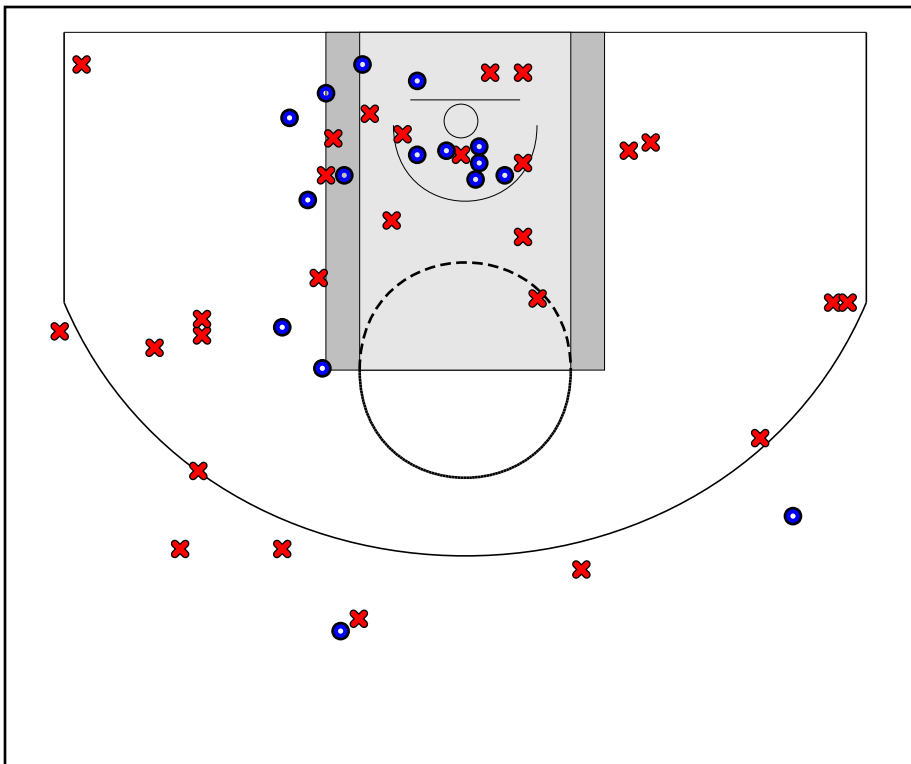

Game Summary Comparison

Statistic	Exodus	New England Crusaders
Points	56	46
<i>Field Goals</i>	18 / 47	14 / 37
<i>2 Point</i>	16 / 32	9 / 22
<i>3 Point</i>	2 / 15	5 / 15
<i>Free Throws</i>	18 / 28	13 / 17
Assists	12	11
Rebounds	38	22
<i>Offensive</i>	17	5
<i>Defensive</i>	21	17
Blocks	3	2
Steals	12	5
Deflections	0	0
Turnovers	11	21
Charges Taken	0	1
Personal Fouls	18	23

Exodus