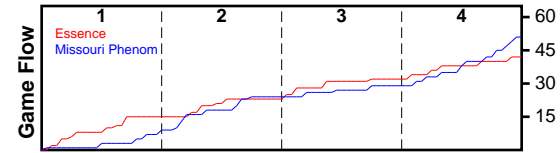

Essence

07/11/2018 Essence at Missouri Phenom (NN18)

	1	2	3	4	T
Essence	15	8	9	10	42
Missouri Phenom	7	17	5	22	51

#	Name	G	MIN	FGM	FGA	FG%	2PM	2PA	2P%	3PM	3PA	3P%	FTM	FTA	FT%	OREB	DREB	REB	AST	STL	BLK	DEF	TO	PF	CHG	PM	PTS
3	Erin Turrall	1	26	6	12	.500	3	7	.429	3	5	.600	0	0	.000	1	2	3	1	0	0	0	4	2	0	-7	15
5	Jasmine Peaks	1	6	0	0	.000	0	0	.000	0	0	.000	0	0	.000	0	1	1	1	0	0	0	2	1	0	5	0
10	Emerielle James	1	6	0	1	.000	0	1	.000	0	0	.000	0	0	.000	1	0	1	0	0	0	0	1	0	0	0	0
11	Knisha Godfrey	1	6	1	2	.500	1	1	1.000	0	1	.000	0	1	.000	0	0	0	0	0	0	0	0	0	0	-9	2
12	Janelle Jones	1	6	1	2	.500	1	2	.500	0	0	.000	0	0	.000	0	0	0	0	0	0	0	0	0	0	-6	2
15	Zakiyah Franklin	1	25	2	11	.182	1	5	.200	1	6	.167	1	2	.500	4	3	7	6	2	1	0	2	2	0	-12	6
20	Nigeria Harkless	1	30	4	9	.444	4	9	.444	0	0	.000	1	2	.500	0	4	4	0	1	0	0	2	5	0	-8	9
21	Cheyenne Daniels	0	0	0	0	.000	0	0	.000	0	0	.000	0	0	.000	0	0	0	0	0	0	0	0	0	0	0	0
23	Koi Love	1	31	2	12	.167	2	10	.200	0	2	.000	1	2	.500	2	5	7	3	2	0	0	3	6	0	-8	5
30	Nabaweeyah McGill	1	17	1	2	.500	1	2	.500	0	0	.000	1	4	.250	2	3	5	1	1	1	0	0	2	0	7	3
32	Destiny Thomas	1	12	0	1	.000	0	1	.000	0	0	.000	0	0	.000	1	1	2	0	1	0	0	0	4	0	-7	0
	TEAM	1	0	0	0	.000	0	0	.000	0	0	.000	0	0	.000	4	0	4	0	0	0	0	0	0	0	0	0
	TOTALS	1	32	17	52	.327	13	38	.342	4	14	.286	4	11	.364	15	19	34	12	7	2	0	14	22	0	-9	42