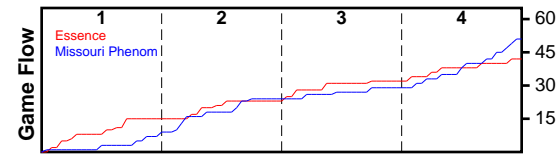

Missouri Phenom

07/11/2018 Essence at Missouri Phenom (NN18)

	1	2	3	4	T
Essence	15	8	9	10	42
Missouri Phenom	7	17	5	22	51