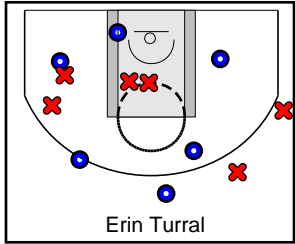

#	Name	G	MIN	FGM	FGA	FG%	2PM	2PA	2P%	3PM	3PA	3P%	FTM	FTA	FT%	OREB	DREB	REB	AST	STL	BLK	DEF	TO	PF	CHG	PM	PTS
3	Erin Turrall	1	26	6	12	.500	3	7	.429	3	5	.600	0	0	.000	1	2	3	1	0	0	0	4	2	0	-7	15
5	Jasmine Peaks	1	6	0	0	.000	0	0	.000	0	0	.000	0	0	.000	0	1	1	1	0	0	0	2	1	0	5	0
10	Emerielle James	1	6	0	1	.000	0	1	.000	0	0	.000	0	0	.000	1	0	1	0	0	0	0	1	0	0	0	0
11	Knisha Godfrey	1	6	1	2	.500	1	1	1.000	0	1	.000	0	1	.000	0	0	0	0	0	0	0	0	0	0	-9	2
12	Janelle Jones	1	6	1	2	.500	1	2	.500	0	0	.000	0	0	.000	0	0	0	0	0	0	0	0	0	0	-6	2
15	Zakiyah Franklin	1	25	2	11	.182	1	5	.200	1	6	.167	1	2	.500	4	3	7	6	2	1	0	2	2	0	-12	6
20	Nigeria Harkless	1	30	4	9	.444	4	9	.444	0	0	.000	1	2	.500	0	4	4	0	1	0	0	2	5	0	-8	9
21	Cheyenne Daniels	0	0	0	0	.000	0	0	.000	0	0	.000	0	0	.000	0	0	0	0	0	0	0	0	0	0	0	0
23	Koi Love	1	31	2	12	.167	2	10	.200	0	2	.000	1	2	.500	2	5	7	3	2	0	0	3	6	0	-8	5
30	Nabaweeyah McGill	1	17	1	2	.500	1	2	.500	0	0	.000	1	4	.250	2	3	5	1	1	1	0	0	2	0	7	3
32	Destiny Thomas	1	12	0	1	.000	0	1	.000	0	0	.000	0	0	.000	1	1	2	0	1	0	0	0	4	0	-7	0
	TEAM	1	0	0	0	.000	0	0	.000	0	0	.000	0	0	.000	4	0	4	0	0	0	0	0	0	0	0	0
	TOTALS	1	32	17	52	.327	13	38	.342	4	14	.286	4	11	.364	15	19	34	12	7	2	0	14	22	0	-9	42