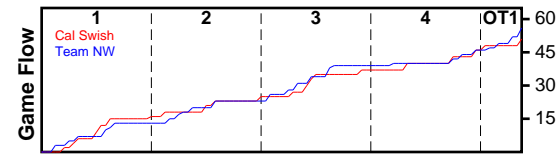

Cal Swish

07/11/2018 Cal Swish at Team NW (NN18)

	1	2	3	4	OT1	T
Cal Swish	15	8	14	9	5	51
Team NW	13	10	16	7	10	56

#	Name	G	MIN	FGM	FGA	FG%	2PM	2PA	2P%	3PM	3PA	3P%	FTM	FTA	FT%	OREB	DREB	REB	AST	STL	BLK	DEF	TO	PF	CHG	PM	PTS
0	Izabella Om	1	28	0	7	.000	0	4	.000	0	3	.000	0	1	.000	1	1	2	7	0	0	0	0	2	0	-4	0
10	India Otto	1	12	1	3	.333	1	2	.500	0	1	.000	0	0	.000	1	0	1	1	0	0	0	0	0	0	-5	2
12	McKayla Willams	1	26	3	13	.231	1	9	.111	2	4	.500	2	2	1.000	2	4	6	2	0	0	0	0	2	0	0	10
13	Katherine Goostrey	1	7	1	3	.333	1	3	.333	0	0	.000	0	0	.000	1	0	1	1	1	0	0	2	0	0	1	2
15	Amanda Olinger	1	21	8	15	.533	3	7	.429	5	8	.625	0	0	.000	1	2	3	0	2	0	0	3	3	0	-3	21
22	Peyton Vansoest	1	22	1	2	.500	1	2	.500	0	0	.000	5	6	.833	2	1	3	1	0	1	0	1	3	0	-4	7
23	Jasmine Davis	1	23	1	5	.200	0	2	.000	1	3	.333	0	0	.000	3	4	7	0	2	0	0	0	0	0	0	3
24	Kiya Dorroh	1	11	1	5	.200	0	3	.000	1	2	.500	0	0	.000	1	0	1	0	0	0	0	3	3	0	-2	3
30	Haylee Aiden	1	10	0	0	.000	0	0	.000	0	0	.000	0	0	.000	0	4	4	0	0	1	0	2	1	0	-7	0
31	Megan Nieto	1	12	0	2	.000	0	1	.000	0	1	.000	1	2	.500	2	2	4	0	0	0	0	1	1	0	0	1
44	Samiya Terry	1	8	1	2	.500	1	1	1.000	0	1	.000	0	0	.000	1	0	1	0	0	1	0	0	2	0	-1	2
	TEAM	0	0	0	0	.000	0	0	.000	0	0	.000	0	0	.000	0	0	0	0	0	0	0	0	0	0	0	0
	TOTALS	1	32	17	57	.298	8	34	.235	9	23	.391	8	11	.727	15	18	33	12	5	3	0	12	17	0	-5	51