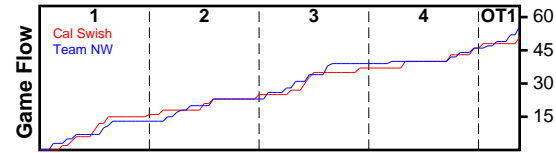

Team NW

07/11/2018 Cal Swish at Team NW (NN18)

	1	2	3	4	OT1	T
Cal Swish	15	8	14	9	5	51
Team NW	13	10	16	7	10	56