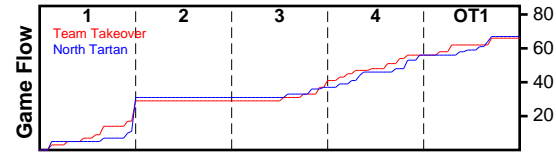

North Tartan

07/11/2018 Team Takeover at North Tartan (NN18)

	1	2	3	4	OT1	T
Team Takeover	29	0	12	15	10	66
North Tartan	31	0	6	19	11	67