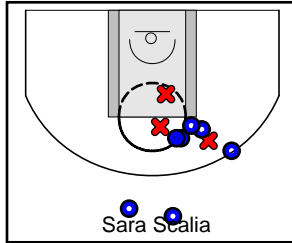

#	Name	G	MIN	FGM	FGA	FG%	2PM	2PA	2P%	3PM	3PA	3P%	FTM	FTA	FT%	OREB	DREB	REB	AST	STL	BLK	DEF	TO	PF	CHG	PM	PTS
3	Anna Harvey	1	23	3	5	.600	2	4	.500	1	1	1.000	3	4	.750	0	2	2	0	0	0	0	1	2	0	-1	10
4	Sara Scalia	1	38	7	10	.700	4	6	.667	3	4	.750	9	9	1.000	0	2	2	0	0	0	0	1	2	0	2	26
11	Masengo Mutanda	1	27	0	3	.000	0	3	.000	0	0	.000	0	0	.000	0	2	2	0	0	0	0	2	0	0	4	0
21	Macy Guebret	1	23	3	5	.600	1	2	.500	2	3	.667	2	2	1.000	0	2	2	1	0	0	0	0	1	0	11	10
22	Frannie Hottinger	1	12	1	3	.333	1	2	.500	0	1	.000	5	6	.833	0	1	1	0	0	0	0	1	1	0	5	7
23	Taylie Scott	1	3	0	2	.000	0	1	.000	0	1	.000	5	6	.833	1	2	3	0	0	0	0	0	0	0	-7	5
24	Olivia Lane	1	1	0	0	.000	0	0	.000	0	0	.000	0	0	.000	0	0	0	0	0	0	0	0	1	0	4	0
30	Kallie Theisen	1	31	1	4	.250	1	4	.250	0	0	.000	5	6	.833	0	3	3	0	0	0	0	1	3	0	-2	7
32	Hannah Purcell	1	13	0	0	.000	0	0	.000	0	0	.000	0	0	.000	0	0	0	0	0	0	0	0	0	0	-2	0
33	Liza Karlen	1	8	0	1	.000	0	0	.000	0	1	.000	0	0	.000	0	0	0	0	0	0	0	0	1	0	-3	0
34	Mykel Parham	1	15	1	2	.500	1	2	.500	0	0	.000	0	1	.000	0	4	4	0	0	0	0	2	4	0	-1	2
	TEAM	1	0	0	0	.000	0	0	.000	0	0	.000	0	0	.000	0	1	1	0	0	0	0	0	0	0	0	0
	TOTALS	1	32	16	35	.457	10	24	.417	6	11	.545	29	34	.853	1	19	20	1	0	0	0	8	15	0	1	67