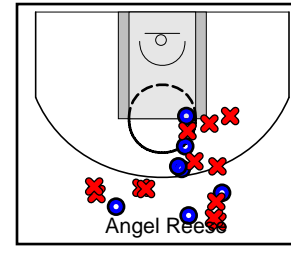

Team Takeover

07/11/2018 Team Takeover at North Tartan (NN18)

	1	2	3	4	OT1	T
Team Takeover	29	0	12	15	10	66
North Tartan	31	0	6	19	11	67

#	Name	G	MIN	FGM	FGA	FG%	2PM	2PA	2P%	3PM	3PA	3P%	FTM	FTA	FT%	OREB	DREB	REB	AST	STL	BLK	DEF	TO	PF	CHG	PM	PTS
1	Mir McLean	1	25	8	11	.727	8	11	.727	0	0	.000	6	11	.545	9	3	12	0	0	1	0	0	4	0	0	22
2	Lauren Park-Lane	1	16	0	4	.000	0	3	.000	0	1	.000	0	1	.000	0	0	0	0	0	0	0	0	3	0	4	0
3	Iyanna Warren	0	0	0	0	.000	0	0	.000	0	0	.000	0	0	.000	0	0	0	0	0	0	0	0	0	0	0	0
5	Jessica Booth	1	23	0	2	.000	0	2	.000	0	0	.000	0	0	.000	0	1	1	0	0	0	0	2	3	0	-7	0
10	Angel Reese	1	37	7	19	.368	7	19	.368	0	0	.000	5	6	.833	5	6	11	0	0	1	0	2	6	0	0	19
11	Rayniah Walker	1	1	1	2	.500	0	0	.000	1	2	.500	0	0	.000	0	1	1	0	0	0	0	0	1	0	-2	3
12	Jakia Brown-Turner	1	35	9	19	.474	8	14	.571	1	5	.200	2	2	1.000	2	1	3	1	0	0	0	3	3	0	-6	21
20	Jayla James	1	30	0	5	.000	0	3	.000	0	2	.000	0	0	.000	1	3	4	0	0	1	0	0	1	0	-5	0
24	Madison Scorr	1	25	0	1	.000	0	1	.000	0	0	.000	1	3	.333	0	0	0	0	0	1	0	0	2	0	6	1
34	Dainajoy McFarlane	0	0	0	0	.000	0	0	.000	0	0	.000	0	0	.000	0	0	0	0	0	0	0	0	0	0	0	0
	TEAM	1	0	0	0	.000	0	0	.000	0	0	.000	0	0	.000	1	0	1	0	0	0	0	0	0	0	0	0
	TOTALS	1	32	25	63	.397	23	53	.434	2	10	.200	14	23	.609	18	15	33	1	0	4	0	7	23	0	-1	66