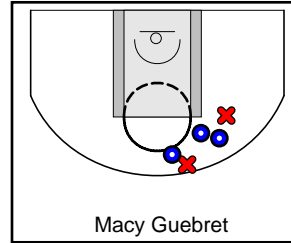

#	Name	G	MIN	FGM	FGA	FG%	2PM	2PA	2P%	3PM	3PA	3P%	FTM	FTA	FT%	OREB	DREB	REB	AST	STL	BLK	DEF	TO	PF	CHG	PM	PTS
3	Anna Harvey	1	23	3	5	.600	2	4	.500	1	1	1.000	3	4	.750	0	2	2	0	0	0	0	1	2	0	-1	10
4	Sara Scalia	1	38	7	10	.700	4	6	.667	3	4	.750	9	9	1.000	0	2	2	0	0	0	0	1	2	0	2	26
11	Masengo Mutanda	1	27	0	3	.000	0	3	.000	0	0	.000	0	0	.000	0	2	2	0	0	0	0	2	0	0	4	0
21	Macy Guebret	1	23	3	5	.600	1	2	.500	2	3	.667	2	2	1.000	0	2	2	1	0	0	0	0	1	0	11	10
22	Frannie Hottinger	1	12	1	3	.333	1	2	.500	0	1	.000	5	6	.833	0	1	1	0	0	0	0	1	1	0	5	7
23	Taylie Scott	1	3	0	2	.000	0	1	.000	0	1	.000	5	6	.833	1	2	3	0	0	0	0	0	0	0	-7	5
24	Olivia Lane	1	1	0	0	.000	0	0	.000	0	0	.000	0	0	.000	0	0	0	0	0	0	0	0	1	0	4	0
30	Kallie Theisen	1	31	1	4	.250	1	4	.250	0	0	.000	5	6	.833	0	3	3	0	0	0	0	1	3	0	-2	7
32	Hannah Purcell	1	13	0	0	.000	0	0	.000	0	0	.000	0	0	.000	0	0	0	0	0	0	0	0	0	0	-2	0
33	Liza Karlen	1	8	0	1	.000	0	0	.000	0	1	.000	0	0	.000	0	0	0	0	0	0	0	0	1	0	-3	0
34	Mykel Parham	1	15	1	2	.500	1	2	.500	0	0	.000	0	1	.000	0	4	4	0	0	0	0	2	4	0	-1	2
	TEAM	1	0	0	0	.000	0	0	.000	0	0	.000	0	0	.000	0	1	1	0	0	0	0	0	0	0	0	0
	TOTALS	1	32	16	35	.457	10	24	.417	6	11	.545	29	34	.853	1	19	20	1	0	0	0	8	15	0	1	67