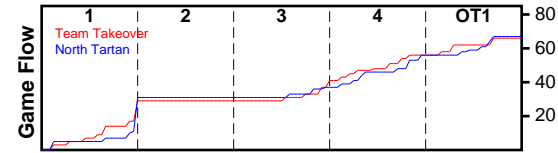

Team Takeover

07/11/2018 Team Takeover at North Tartan (NN18)

	1	2	3	4	OT1	T
Team Takeover	29	0	12	15	10	66
North Tartan	31	0	6	19	11	67

#	Name	G	MIN	FGM	FGA	FG%	2PM	2PA	2P%	3PM	3PA	3P%	FTM	FTA	FT%	OREB	DREB	REB	AST	STL	BLK	DEF	TO	PF	CHG	PM	PTS
1	Mir McLean	1	25	8	11	.727	8	11	.727	0	0	.000	6	11	.545	9	3	12	0	0	1	0	0	4	0	0	22
2	Lauren Park-Lane	1	16	0	4	.000	0	3	.000	0	1	.000	0	1	.000	0	0	0	0	0	0	0	0	3	0	4	0
3	Iyanna Warren	0	0	0	0	.000	0	0	.000	0	0	.000	0	0	.000	0	0	0	0	0	0	0	0	0	0	0	0
5	Jessica Booth	1	23	0	2	.000	0	2	.000	0	0	.000	0	0	.000	0	1	1	0	0	0	0	2	3	0	-7	0
10	Angel Reese	1	37	7	19	.368	7	19	.368	0	0	.000	5	6	.833	5	6	11	0	0	1	0	2	6	0	0	19
11	Rayniah Walker	1	1	1	2	.500	0	0	.000	1	2	.500	0	0	.000	0	1	1	0	0	0	0	0	1	0	-2	3
12	Jakia Brown-Turner	1	35	9	19	.474	8	14	.571	1	5	.200	2	2	1.000	2	1	3	1	0	0	0	3	3	0	-6	21
20	Jayla James	1	30	0	5	.000	0	3	.000	0	2	.000	0	0	.000	1	3	4	0	0	1	0	0	1	0	-5	0
24	Madison Scorr	1	25	0	1	.000	0	1	.000	0	0	.000	1	3	.333	0	0	0	0	0	1	0	0	2	0	6	1
34	Dainajoy McFarlane	0	0	0	0	.000	0	0	.000	0	0	.000	0	0	.000	0	0	0	0	0	0	0	0	0	0	0	0
	TEAM	1	0	0	0	.000	0	0	.000	0	0	.000	0	0	.000	1	0	1	0	0	0	0	0	0	0	0	0
	TOTALS	1	32	25	63	.397	23	53	.434	2	10	.200	14	23	.609	18	15	33	1	0	4	0	7	23	0	-1	66