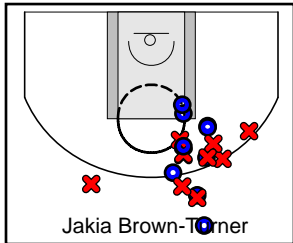

Team Takeover

07/11/2018 Team Takeover at North Tartan (NN18)

	1	2	3	4	OT1	T
Team Takeover	29	0	12	15	10	66
North Tartan	31	0	6	19	11	67

#	Name	G	MIN	FGM	FGA	FG%	2PM	2PA	2P%	3PM	3PA	3P%	FTM	FTA	FT%	OREB	DREB	REB	AST	STL	BLK	DEF	TO	PF	CHG	PM	PTS
1	Mir McLean	1	25	8	11	.727	8	11	.727	0	0	.000	6	11	.545	9	3	12	0	0	1	0	0	4	0	0	22
2	Lauren Park-Lane	1	16	0	4	.000	0	3	.000	0	1	.000	0	1	.000	0	0	0	0	0	0	0	0	3	0	4	0
3	Iyanna Warren	0	0	0	0	.000	0	0	.000	0	0	.000	0	0	.000	0	0	0	0	0	0	0	0	0	0	0	0
5	Jessica Booth	1	23	0	2	.000	0	2	.000	0	0	.000	0	0	.000	0	1	1	0	0	0	0	2	3	0	-7	0
10	Angel Reese	1	37	7	19	.368	7	19	.368	0	0	.000	5	6	.833	5	6	11	0	0	1	0	2	6	0	0	19
11	Rayniah Walker	1	1	1	2	.500	0	0	.000	1	2	.500	0	0	.000	0	1	1	0	0	0	0	0	1	0	-2	3
12	Jakia Brown-Turner	1	35	9	19	.474	8	14	.571	1	5	.200	2	2	1.000	2	1	3	1	0	0	0	3	3	0	-6	21
20	Jayla James	1	30	0	5	.000	0	3	.000	0	2	.000	0	0	.000	1	3	4	0	0	1	0	0	1	0	-5	0
24	Madison Scorr	1	25	0	1	.000	0	1	.000	0	0	.000	1	3	.333	0	0	0	0	0	1	0	0	2	0	6	1
34	Dainajoy McFarlane	0	0	0	0	.000	0	0	.000	0	0	.000	0	0	.000	0	0	0	0	0	0	0	0	0	0	0	0
	TEAM	1	0	0	0	.000	0	0	.000	0	0	.000	0	0	.000	1	0	1	0	0	0	0	0	0	0	0	0
	TOTALS	1	32	25	63	.397	23	53	.434	2	10	.200	14	23	.609	18	15	33	1	0	4	0	7	23	0	-1	66