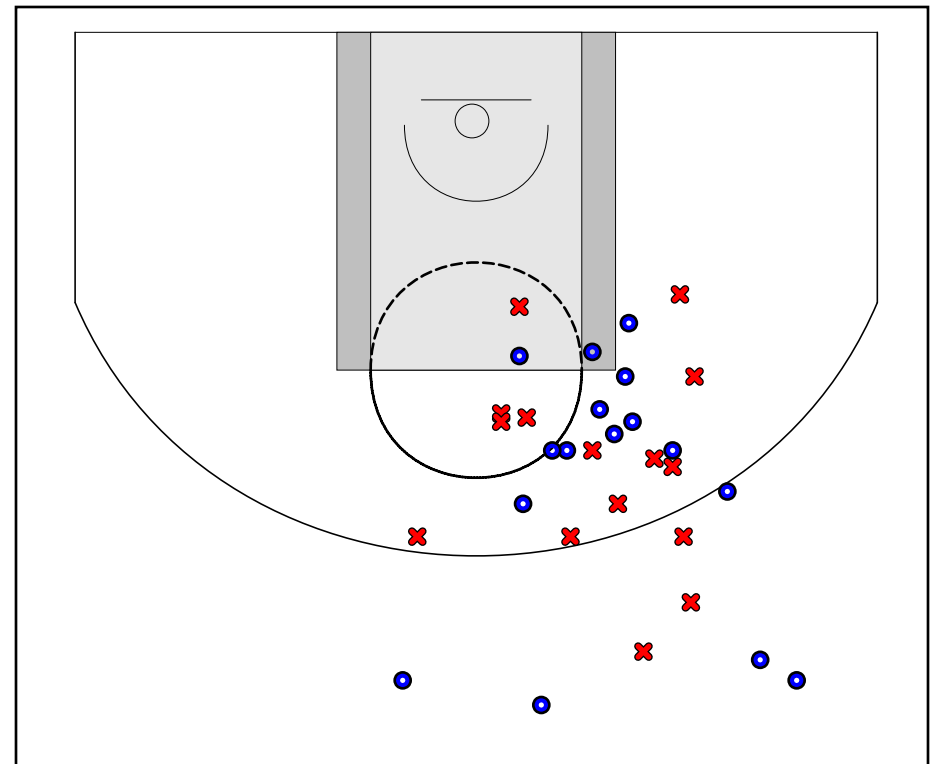

North Tartan