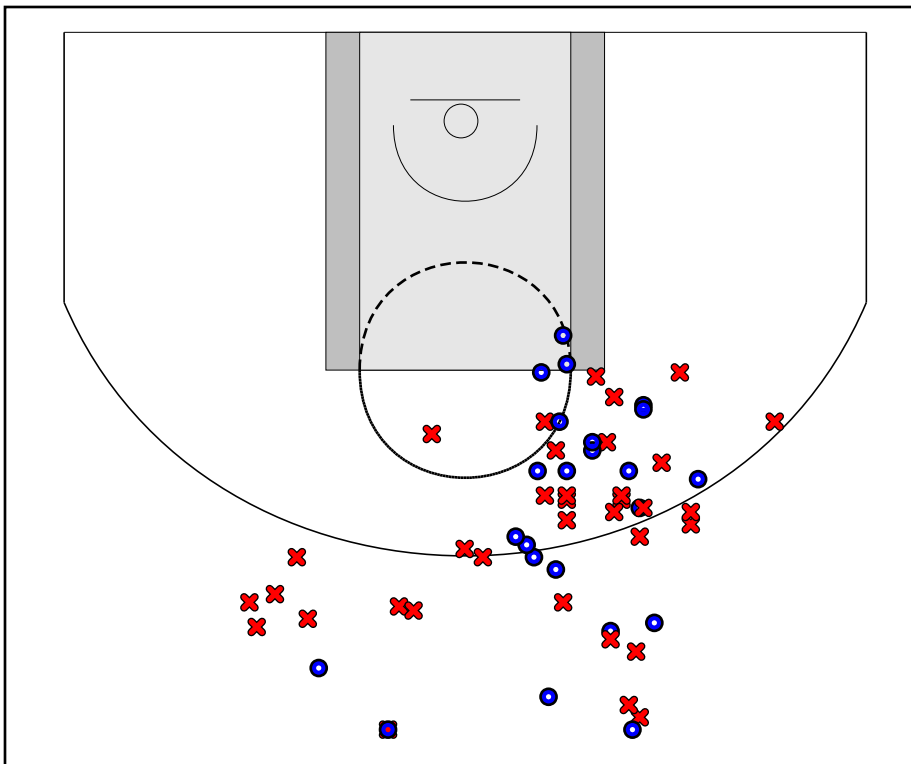

Game Summary Comparison

Statistic	Team Takeover	North Tartan
Points	66	67
<i>Field Goals</i>	25 / 63	16 / 35
<i>2 Point</i>	23 / 53	10 / 24
<i>3 Point</i>	2 / 10	6 / 11
<i>Free Throws</i>	14 / 23	29 / 34
Assists	1	1
Rebounds	33	20
<i>Offensive</i>	18	1
<i>Defensive</i>	15	19
Blocks	4	0
Steals	0	0
Deflections	0	0
Turnovers	7	8
Charges Taken	0	0
Personal Fouls	23	15

Team Takeover