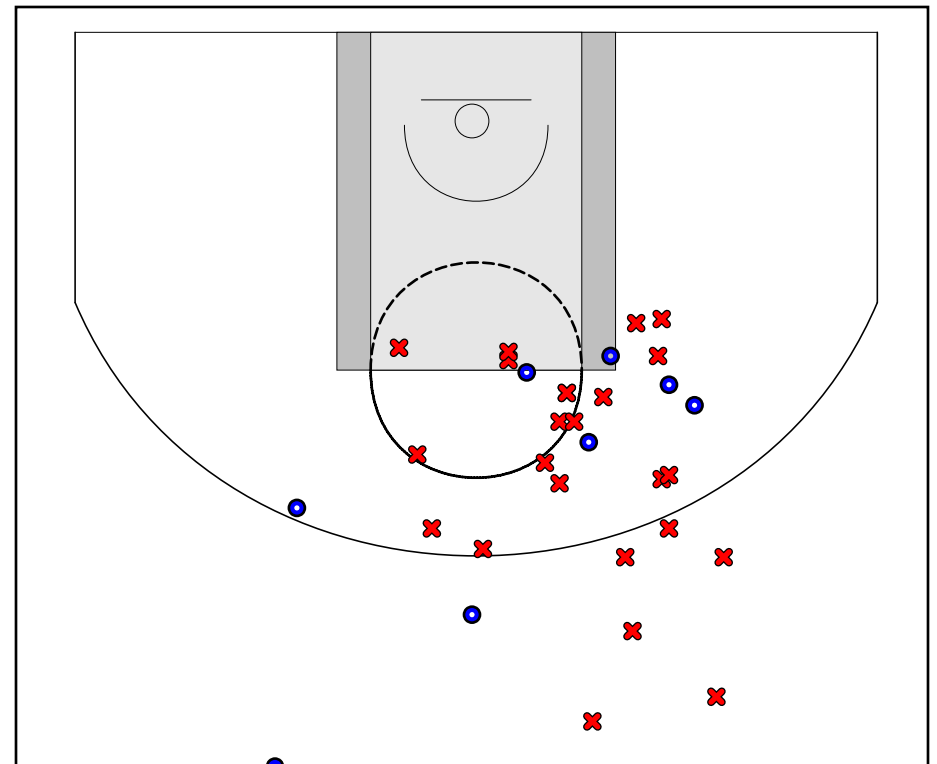

Fairfax Stars