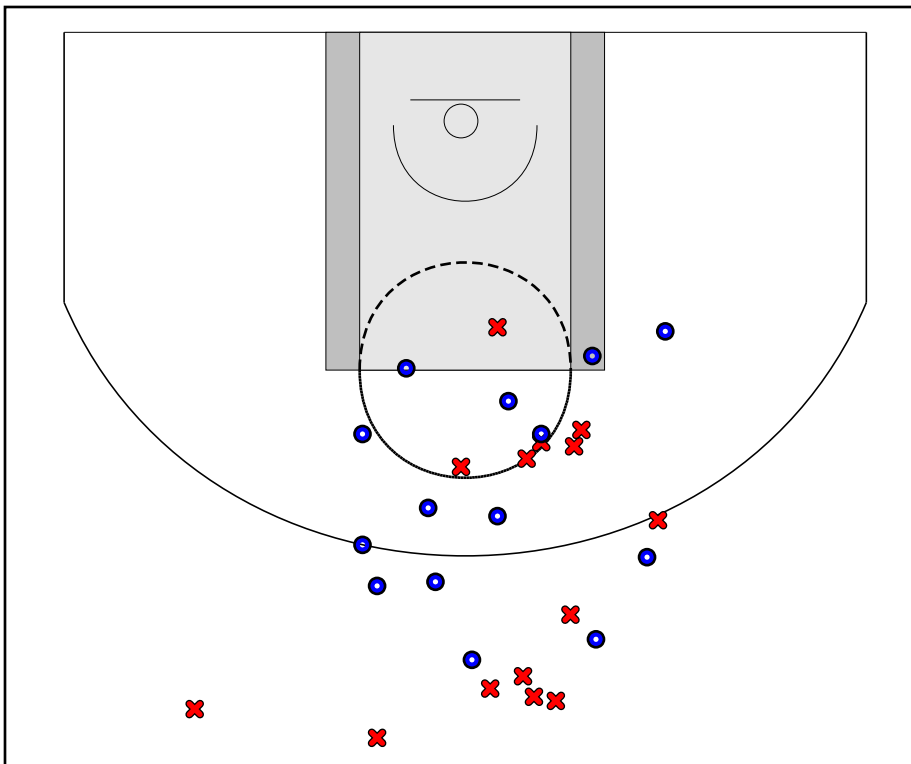

Game Summary Comparison

Statistic	Carolina Flames	Fairfax Stars
Points	48	32
<i>Field Goals</i>	17 / 36	12 / 44
<i>2 Point</i>	14 / 22	8 / 28
<i>3 Point</i>	3 / 14	4 / 16
<i>Free Throws</i>	11 / 15	4 / 11
Assists	3	2
Rebounds	26	27
<i>Offensive</i>	4	9
<i>Defensive</i>	22	18
Blocks	3	1
Steals	0	2
Deflections	0	0
Turnovers	6	11
Charges Taken	0	0
Personal Fouls	10	13

Carolina Flames

Fairfax Stars

Carolina Flames Turnovers

Period	Clock	Player	Turnover Type
1st Period	0:00	#32 Alexandria Scruggs	Double Dribble
1st Period	0:00	#23 Tamari Key	Other
1st Period	0:00	#2 Kendal Moore	Other
3rd Period	1:30	#3 Jada Peebles	Other
4th Period	2:37	#31 Anya Poole	Other

Carolina Flames Fouls

Period	Clock	Player	Foul
1st Period	0:00	#21 Nya Mitchels	Blocking (Def)
1st Period	0:00	#4 Ashanti Lynch	Clear path (Def)
1st Period	0:00	#23 Tamari Key	Reaching in (Def)
1st Period	0:00	#4 Ashanti Lynch	Pushing (Def)
3rd Period	4:33	#23 Tamari Key	Pushing (Def)
3rd Period	2:19	#2 Kendal Moore	Reaching in (Def)
4th Period	7:26	#4 Ashanti Lynch	Other (Def)
4th Period	5:36	#23 Tamari Key	Other (Off)
4th Period	3:57	#32 Alexandria Scruggs	Other (Def)
4th Period	1:42	#21 Nya Mitchels	Other (Def)