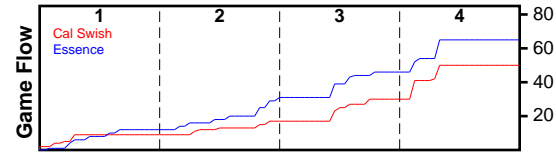

Cal Swish

07/11/2018 Cal Swish at Essence (NN18)

	1	2	3	4	T
Cal Swish	9	8	13	20	50
Essence	12	19	15	19	65

#	Name	G	MIN	FGM	FGA	FG%	2PM	2PA	2P%	3PM	3PA	3P%	FTM	FTA	FT%	OREB	DREB	REB	AST	STL	BLK	DEF	TO	PF	CHG	PM	PTS	
0	Izabella Om	1	15	8	10	.800	8	10	.800	0	0	.000	1	1	1.000	0	3	3	1	1	0	0	2	0	0	-5	17	
10	India Otto	1	19	1	3	.333	0	1	.000	1	2	.500	0	0	.000	0	0	0	0	0	0	0	1	1	0	-10	3	
12	McKayla Willams	1	20	2	3	.667	2	3	.667	0	0	.000	0	0	.000	1	2	3	0	0	0	0	1	0	0	-17	4	
13	Katherine Goostrey	1	13	1	4	.250	1	4	.250	0	0	.000	0	2	.000	0	1	1	0	1	0	0	2	1	0	-11	2	
15	Amanda Olinger	1	15	3	7	.429	2	3	.667	1	4	.250	2	3	.667	1	1	2	0	0	0	0	0	5	0	-13	9	
22	Peyton Vansoest	1	9	1	2	.500	0	1	.000	1	1	1.000	1	2	.500	0	0	0	0	0	0	0	0	2	0	-6	4	
23	Jasmine Davis	1	2	0	0	.000	0	0	.000	0	0	.000	0	0	.000	0	0	0	0	0	0	0	0	0	0	-2	0	
24	Kiya Dorroh	1	10	2	5	.400	2	3	.667	0	2	.000	0	0	.000	0	2	2	0	0	0	0	0	0	0	0	-1	4
30	Haylee Aiden	1	13	1	1	1.000	1	1	1.000	0	0	.000	0	0	.000	1	2	3	0	0	0	0	0	1	0	-5	2	
31	Megan Nieto	1	6	2	3	.667	2	2	1.000	0	1	.000	1	1	1.000	0	0	0	0	0	0	0	1	1	0	1	5	
44	Samiya Terry	1	18	0	0	.000	0	0	.000	0	0	.000	0	0	.000	0	0	0	0	0	0	0	0	3	0	-15	0	
	TEAM	0	0	0	0	.000	0	0	.000	0	0	.000	0	0	.000	0	0	0	0	0	0	0	0	0	0	0	0	
	TOTALS	1	32	21	38	.553	18	28	.643	3	10	.300	5	9	.556	3	11	14	1	2	0	0	7	14	0	-15	50	