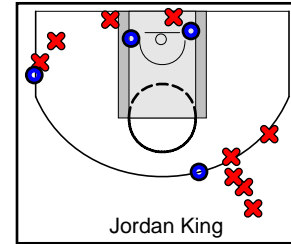

#	Name	G	MIN	FGM	FGA	FG%	2PM	2PA	2P%	3PM	3PA	3P%	FTM	FTA	FT%	OREB	DREB	REB	AST	STL	BLK	DEF	TO	PF	CHG	PM	PTS
1	Breanna Beal	1	25	8	18	.444	8	15	.533	0	3	.000	8	9	.889	5	8	13	1	3	4	0	2	1	0	17	24
5	Anaya Peoples	0	0	0	0	.000	0	0	.000	0	0	.000	0	0	.000	0	0	0	0	0	0	0	0	0	0	0	0
10	Sophia Nolan	1	15	2	4	.500	1	3	.333	1	1	1.000	3	4	.750	4	2	6	0	1	0	0	0	1	0	-6	8
14	Emma Nolan	1	14	1	4	.250	1	4	.250	0	0	.000	2	2	1.000	2	2	4	1	0	0	0	2	0	0	2	4
20	Jordan King	1	24	5	15	.333	3	6	.500	2	9	.222	0	1	.000	1	2	3	1	2	2	0	2	0	0	10	12
23	Kayla Rainey	0	0	0	0	.000	0	0	.000	0	0	.000	0	0	.000	0	0	0	0	0	0	0	0	0	0	0	0
24	Kaylah Caudle	1	9	0	1	.000	0	1	.000	0	0	.000	0	0	.000	0	2	2	1	0	0	0	2	1	0	-4	0
33	Annie Stritzel	1	15	1	3	.333	0	0	.000	1	3	.333	0	0	.000	0	0	0	0	1	0	0	0	1	0	11	3
34	Rachel Kent	1	19	3	5	.600	3	4	.750	0	1	.000	0	0	.000	2	2	4	1	1	0	0	0	4	0	-2	6
35	Chelby Koker	1	27	0	1	.000	0	1	.000	0	0	.000	2	2	1.000	0	2	2	7	1	0	0	3	1	0	24	2
50	Lillian Hatton	1	17	1	3	.333	1	3	.333	0	0	.000	0	0	.000	0	6	6	0	2	0	0	2	3	0	8	2
	TEAM	1	0	0	0	.000	0	0	.000	0	0	.000	0	0	.000	0	2	2	0	0	0	0	0	0	0	0	0
	TOTALS	1	32	21	54	.389	17	37	.459	4	17	.235	15	18	.833	14	28	42	12	11	6	0	13	12	0	12	61