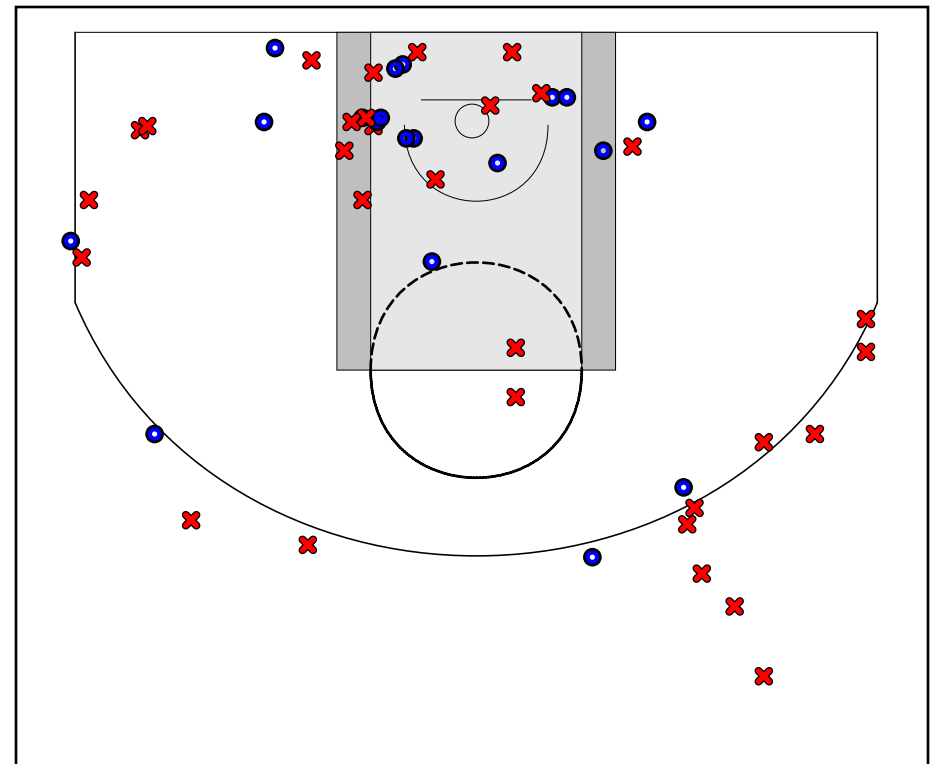

Midwest Elite

07/11/2018 Kentucky Premier at Midwest Elite (NN18)

	1	2	3	4	T
Kentucky Premier	13	9	14	13	49
Midwest Elite	8	13	26	14	61

#	Name	G	MIN	FGM	FGA	FG%	2PM	2PA	2P%	3PM	3PA	3P%	FTM	FTA	FT%	OREB	DREB	REB	AST	STL	BLK	DEF	TO	PF	CHG	PM	PTS
1	Breanna Beal	1	25	8	18	.444	8	15	.533	0	3	.000	8	9	.889	5	8	13	1	3	4	0	2	1	0	17	24
5	Anaya Peoples	0	0	0	0	.000	0	0	.000	0	0	.000	0	0	.000	0	0	0	0	0	0	0	0	0	0	0	0
10	Sophia Nolan	1	15	2	4	.500	1	3	.333	1	1	1.000	3	4	.750	4	2	6	0	1	0	0	0	1	0	-6	8
14	Emma Nolan	1	14	1	4	.250	1	4	.250	0	0	.000	2	2	1.000	2	2	4	1	0	0	0	2	0	0	2	4
20	Jordan King	1	24	5	15	.333	3	6	.500	2	9	.222	0	1	.000	1	2	3	1	2	2	0	2	0	0	10	12
23	Kayla Rainey	0	0	0	0	.000	0	0	.000	0	0	.000	0	0	.000	0	0	0	0	0	0	0	0	0	0	0	0
24	Kaylah Caudle	1	9	0	1	.000	0	1	.000	0	0	.000	0	0	.000	0	2	2	1	0	0	0	2	1	0	-4	0
33	Annie Stritzel	1	15	1	3	.333	0	0	.000	1	3	.333	0	0	.000	0	0	0	0	1	0	0	0	1	0	11	3
34	Rachel Kent	1	19	3	5	.600	3	4	.750	0	1	.000	0	0	.000	2	2	4	1	1	0	0	0	4	0	-2	6
35	Chelby Koker	1	27	0	1	.000	0	1	.000	0	0	.000	2	2	1.000	0	2	2	7	1	0	0	3	1	0	24	2
50	Lillian Hatton	1	17	1	3	.333	1	3	.333	0	0	.000	0	0	.000	0	6	6	0	2	0	0	2	3	0	8	2
	TEAM	1	0	0	0	.000	0	0	.000	0	0	.000	0	0	.000	0	2	2	0	0	0	0	0	0	0	0	0
	TOTALS	1	32	21	54	.389	17	37	.459	4	17	.235	15	18	.833	14	28	42	12	11	6	0	13	12	0	12	61

Kentucky Premier

Midwest Elite

Kentucky Premier Turnovers

Period	Clock	Player	Turnover Type
1st Period	5:30	#23 Maddie Scherr	Steal
1st Period	4:33	#23 Maddie Scherr	Steal
2nd Period	7:45	#21 Kaiya Wynn	Traveling
2nd Period	6:46	#23 Maddie Scherr	Steal
2nd Period	4:57	#11 Maaliya Owens	Steal
3rd Period	6:42	#23 Maddie Scherr	Steal
3rd Period	6:27	#12 Jillian Hayes	Steal
3rd Period	5:37	#34 Cameron Browning	Out of Bounds
3rd Period	4:55	#32 Emma King	Steal
3rd Period	3:45	#5 Ashlee Harris	Out of Bounds
4th Period	5:33	#23 Maddie Scherr	Steal
4th Period	3:58	#15 Lauren Schwartz	Steal
4th Period	2:06	#23 Maddie Scherr	Steal
4th Period	0:53	#5 Ashlee Harris	Steal