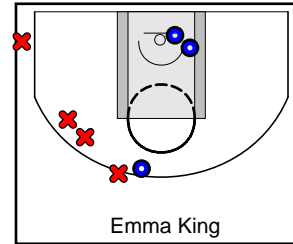

Kentucky Premier

07/11/2018 Kentucky Premier at Midwest Elite (NN18)

	1	2	3	4	T
Kentucky Premier	13	9	14	13	49
Midwest Elite	8	13	26	14	61

#	Name	G	MIN	FGM	FGA	FG%	2PM	2PA	2P%	3PM	3PA	3P%	FTM	FTA	FT%	OREB	DREB	REB	AST	STL	BLK	DEF	TO	PF	CHG	PM	PTS
3	Kennedy Igo	1	15	2	8	.250	1	5	.200	1	3	.333	0	1	.000	1	0	1	0	0	0	0	0	2	0	-14	5
4	Joelle Johnson	1	8	0	0	.000	0	0	.000	0	0	.000	0	0	.000	0	1	1	0	0	0	0	0	0	0	6	0
5	Ashlee Harris	1	22	1	6	.167	1	5	.200	0	1	.000	0	0	.000	0	2	2	5	1	1	0	2	1	0	-7	2
11	Maaliya Owens	1	9	2	5	.400	0	1	.000	2	4	.500	0	0	.000	0	0	0	0	0	0	0	1	1	0	5	6
12	Jillian Hayes	1	10	1	5	.200	1	4	.250	0	1	.000	2	2	1.000	1	1	2	0	1	0	0	1	2	0	-5	4
14	Courtney Hurst	0	0	0	0	.000	0	0	.000	0	0	.000	0	0	.000	0	0	0	0	0	0	0	0	0	0	0	0
15	Lauren Schwartz	1	18	1	4	.250	0	1	.000	1	3	.333	0	0	.000	2	2	4	3	3	1	0	1	1	0	8	3
21	Kaiya Wynn	1	13	0	3	.000	0	3	.000	0	0	.000	1	2	.500	0	1	1	0	0	0	0	1	0	0	-22	1
22	Kristen Clemons	1	15	1	3	.333	1	3	.333	0	0	.000	3	4	.750	2	2	4	0	1	0	0	0	2	0	7	5
23	Maddie Scherr	1	23	6	12	.500	6	11	.545	0	1	.000	0	0	.000	5	5	10	1	0	0	0	6	1	0	-7	12
25	Erin Toller	0	0	0	0	.000	0	0	.000	0	0	.000	0	0	.000	0	0	0	0	0	0	0	0	0	0	0	0
32	Emma King	1	14	3	8	.375	2	3	.667	1	5	.200	0	0	.000	0	1	1	0	0	0	0	1	1	0	-20	7
34	Cameron Browning	1	17	2	7	.286	2	6	.333	0	1	.000	0	1	.000	3	2	5	0	1	0	0	2	4	0	-11	4
	TEAM	1	0	0	0	.000	0	0	.000	0	0	.000	0	0	.000	1	1	2	0	0	0	0	0	0	0	0	0
	TOTALS	1	32	19	61	.311	14	42	.333	5	19	.263	6	10	.600	15	18	33	9	7	2	0	15	15	0	-12	49