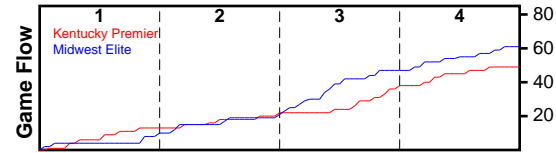

Kentucky Premier

07/11/2018 Kentucky Premier at Midwest Elite (NN18)

	1	2	3	4	T
Kentucky Premier	13	9	14	13	49
Midwest Elite	8	13	26	14	61

#	Name	G	MIN	FGM	FGA	FG%	2PM	2PA	2P%	3PM	3PA	3P%	FTM	FTA	FT%	OREB	DREB	REB	AST	STL	BLK	DEF	TO	PF	CHG	PM	PTS
3	Kennedy Igo	1	15	2	8	.250	1	5	.200	1	3	.333	0	1	.000	1	0	1	0	0	0	0	0	2	0	-14	5
4	Joelle Johnson	1	8	0	0	.000	0	0	.000	0	0	.000	0	0	.000	0	1	1	0	0	0	0	0	0	0	6	0
5	Ashlee Harris	1	22	1	6	.167	1	5	.200	0	1	.000	0	0	.000	0	2	2	5	1	1	0	2	1	0	-7	2
11	Maaliya Owens	1	9	2	5	.400	0	1	.000	2	4	.500	0	0	.000	0	0	0	0	0	0	0	1	1	0	5	6
12	Jillian Hayes	1	10	1	5	.200	1	4	.250	0	1	.000	2	2	1.000	1	1	2	0	1	0	0	1	2	0	-5	4
14	Courtney Hurst	0	0	0	0	.000	0	0	.000	0	0	.000	0	0	.000	0	0	0	0	0	0	0	0	0	0	0	0
15	Lauren Schwartz	1	18	1	4	.250	0	1	.000	1	3	.333	0	0	.000	2	2	4	3	3	1	0	1	1	0	8	3
21	Kaiya Wynn	1	13	0	3	.000	0	3	.000	0	0	.000	1	2	.500	0	1	1	0	0	0	0	1	0	0	-22	1
22	Kristen Clemons	1	15	1	3	.333	1	3	.333	0	0	.000	3	4	.750	2	2	4	0	1	0	0	0	2	0	7	5
23	Maddie Scherr	1	23	6	12	.500	6	11	.545	0	1	.000	0	0	.000	5	5	10	1	0	0	0	6	1	0	-7	12
25	Erin Toller	0	0	0	0	.000	0	0	.000	0	0	.000	0	0	.000	0	0	0	0	0	0	0	0	0	0	0	0
32	Emma King	1	14	3	8	.375	2	3	.667	1	5	.200	0	0	.000	0	1	1	0	0	0	0	1	1	0	-20	7
34	Cameron Browning	1	17	2	7	.286	2	6	.333	0	1	.000	0	1	.000	3	2	5	0	1	0	0	2	4	0	-11	4
	TEAM	1	0	0	0	.000	0	0	.000	0	0	.000	0	0	.000	1	1	2	0	0	0	0	0	0	0	0	0
	TOTALS	1	32	19	61	.311	14	42	.333	5	19	.263	6	10	.600	15	18	33	9	7	2	0	15	15	0	-12	49