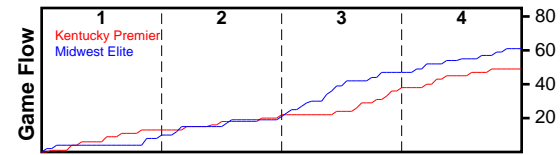

Midwest Elite

07/11/2018 Kentucky Premier at Midwest Elite (NN18)

	1	2	3	4	T
Kentucky Premier	13	9	14	13	49
Midwest Elite	8	13	26	14	61