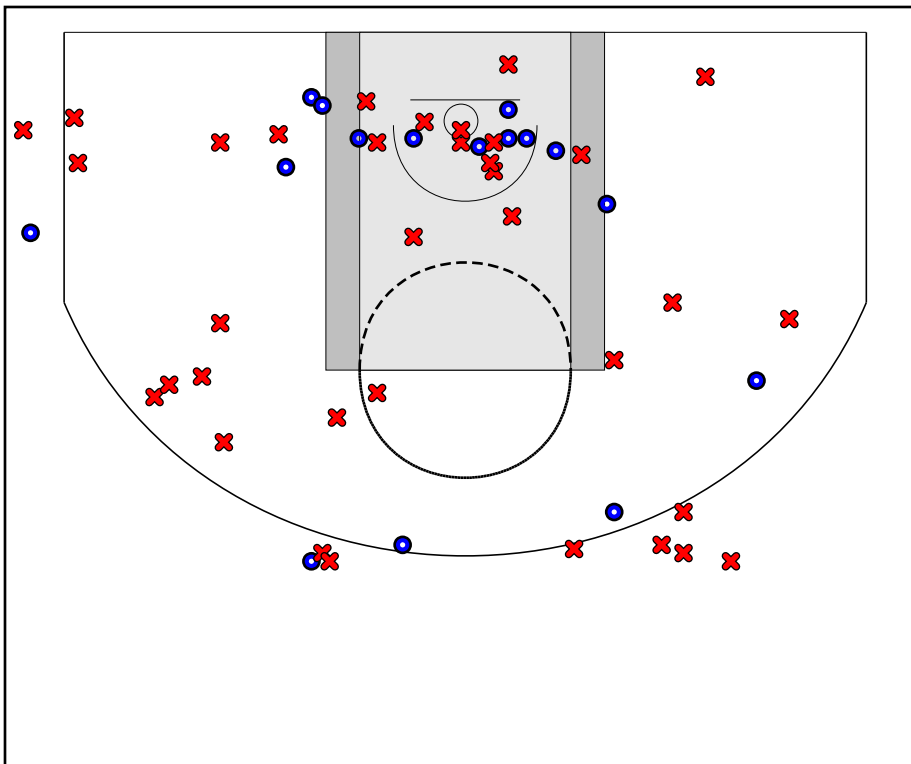

Midwest Elite

07/11/2018 Kentucky Premier at Midwest Elite (NN18)

	1	2	3	4	T
Kentucky Premier	13	9	14	13	49
Midwest Elite	8	13	26	14	61

#	Name	G	MIN	FGM	FGA	FG%	2PM	2PA	2P%	3PM	3PA	3P%	FTM	FTA	FT%	OREB	DREB	REB	AST	STL	BLK	DEF	TO	PF	CHG	PM	PTS
1	Breanna Beal	1	25	8	18	.444	8	15	.533	0	3	.000	8	9	.889	5	8	13	1	3	4	0	2	1	0	17	24
5	Anaya Peoples	0	0	0	0	.000	0	0	.000	0	0	.000	0	0	.000	0	0	0	0	0	0	0	0	0	0	0	0
10	Sophia Nolan	1	15	2	4	.500	1	3	.333	1	1	1.000	3	4	.750	4	2	6	0	1	0	0	0	1	0	-6	8
14	Emma Nolan	1	14	1	4	.250	1	4	.250	0	0	.000	2	2	1.000	2	2	4	1	0	0	0	2	0	0	2	4
20	Jordan King	1	24	5	15	.333	3	6	.500	2	9	.222	0	1	.000	1	2	3	1	2	2	0	2	0	0	10	12
23	Kayla Rainey	0	0	0	0	.000	0	0	.000	0	0	.000	0	0	.000	0	0	0	0	0	0	0	0	0	0	0	0
24	Kaylah Caudle	1	9	0	1	.000	0	1	.000	0	0	.000	0	0	.000	0	2	2	1	0	0	0	2	1	0	-4	0
33	Annie Stritzel	1	15	1	3	.333	0	0	.000	1	3	.333	0	0	.000	0	0	0	0	1	0	0	0	1	0	11	3
34	Rachel Kent	1	19	3	5	.600	3	4	.750	0	1	.000	0	0	.000	2	2	4	1	1	0	0	0	4	0	-2	6
35	Chelby Koker	1	27	0	1	.000	0	1	.000	0	0	.000	2	2	1.000	0	2	2	7	1	0	0	3	1	0	24	2
50	Lillian Hatton	1	17	1	3	.333	1	3	.333	0	0	.000	0	0	.000	0	6	6	0	2	0	0	2	3	0	8	2
	TEAM	1	0	0	0	.000	0	0	.000	0	0	.000	0	0	.000	0	2	2	0	0	0	0	0	0	0	0	0
	TOTALS	1	32	21	54	.389	17	37	.459	4	17	.235	15	18	.833	14	28	42	12	11	6	0	13	12	0	12	61

Kentucky Premier

Midwest Elite

Kentucky Premier Turnovers

Period	Clock	Player	Turnover Type
1st Period	5:30	#23 Maddie Scherr	Steal
1st Period	4:33	#23 Maddie Scherr	Steal
2nd Period	7:45	#21 Kaiya Wynn	Traveling
2nd Period	6:46	#23 Maddie Scherr	Steal
2nd Period	4:57	#11 Maaliya Owens	Steal
3rd Period	6:42	#23 Maddie Scherr	Steal
3rd Period	6:27	#12 Jillian Hayes	Steal
3rd Period	5:37	#34 Cameron Browning	Out of Bounds
3rd Period	4:55	#32 Emma King	Steal
3rd Period	3:45	#5 Ashlee Harris	Out of Bounds
4th Period	5:33	#23 Maddie Scherr	Steal
4th Period	3:58	#15 Lauren Schwartz	Steal
4th Period	2:06	#23 Maddie Scherr	Steal
4th Period	0:53	#5 Ashlee Harris	Steal