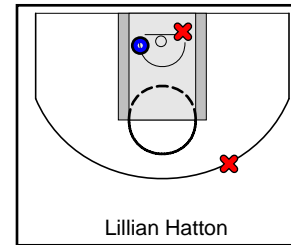

#	Name	G	MIN	FGM	FGA	FG%	2PM	2PA	2P%	3PM	3PA	3P%	FTM	FTA	FT%	OREB	DREB	REB	AST	STL	BLK	DEF	TO	PF	CHG	PM	PTS
1	Breanna Beal	1	25	8	18	.444	8	15	.533	0	3	.000	8	9	.889	5	8	13	1	3	4	0	2	1	0	17	24
5	Anaya Peoples	0	0	0	0	.000	0	0	.000	0	0	.000	0	0	.000	0	0	0	0	0	0	0	0	0	0	0	0
10	Sophia Nolan	1	15	2	4	.500	1	3	.333	1	1	1.000	3	4	.750	4	2	6	0	1	0	0	0	1	0	-6	8
14	Emma Nolan	1	14	1	4	.250	1	4	.250	0	0	.000	2	2	1.000	2	2	4	1	0	0	0	2	0	0	2	4
20	Jordan King	1	24	5	15	.333	3	6	.500	2	9	.222	0	1	.000	1	2	3	1	2	2	0	2	0	0	10	12
23	Kayla Rainey	0	0	0	0	.000	0	0	.000	0	0	.000	0	0	.000	0	0	0	0	0	0	0	0	0	0	0	0
24	Kaylah Caudle	1	9	0	1	.000	0	1	.000	0	0	.000	0	0	.000	0	2	2	1	0	0	0	2	1	0	-4	0
33	Annie Stritzel	1	15	1	3	.333	0	0	.000	1	3	.333	0	0	.000	0	0	0	0	1	0	0	0	1	0	11	3
34	Rachel Kent	1	19	3	5	.600	3	4	.750	0	1	.000	0	0	.000	2	2	4	1	1	0	0	0	4	0	-2	6
35	Chelby Koker	1	27	0	1	.000	0	1	.000	0	0	.000	2	2	1.000	0	2	2	7	1	0	0	3	1	0	24	2
50	Lillian Hatton	1	17	1	3	.333	1	3	.333	0	0	.000	0	0	.000	0	6	6	0	2	0	0	2	3	0	8	2
	TEAM	1	0	0	0	.000	0	0	.000	0	0	.000	0	0	.000	0	2	2	0	0	0	0	0	0	0	0	0
	TOTALS	1	32	21	54	.389	17	37	.459	4	17	.235	15	18	.833	14	28	42	12	11	6	0	13	12	0	12	61