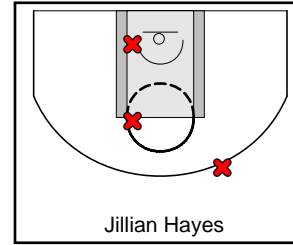

Kentucky Premier

07/11/2018 Kentucky Premier at Midwest Elite (NN18)

	1	2	3	4	T
Kentucky Premier	13	9	14	13	49
Midwest Elite	8	13	26	14	61

#	Name	G	MIN	FGM	FGA	FG%	2PM	2PA	2P%	3PM	3PA	3P%	FTM	FTA	FT%	OREB	DREB	REB	AST	STL	BLK	DEF	TO	PF	CHG	PM	PTS
3	Kennedy Igo	1	15	2	8	.250	1	5	.200	1	3	.333	0	1	.000	1	0	1	0	0	0	0	0	2	0	-14	5
4	Joelle Johnson	1	8	0	0	.000	0	0	.000	0	0	.000	0	0	.000	0	1	1	0	0	0	0	0	0	0	6	0
5	Ashlee Harris	1	22	1	6	.167	1	5	.200	0	1	.000	0	0	.000	0	2	2	5	1	1	0	2	1	0	-7	2
11	Maaliya Owens	1	9	2	5	.400	0	1	.000	2	4	.500	0	0	.000	0	0	0	0	0	0	0	1	1	0	5	6
12	Jillian Hayes	1	10	1	5	.200	1	4	.250	0	1	.000	2	2	1.000	1	1	2	0	1	0	0	1	2	0	-5	4
14	Courtney Hurst	0	0	0	0	.000	0	0	.000	0	0	.000	0	0	.000	0	0	0	0	0	0	0	0	0	0	0	0
15	Lauren Schwartz	1	18	1	4	.250	0	1	.000	1	3	.333	0	0	.000	2	2	4	3	3	1	0	1	1	0	8	3
21	Kaiya Wynn	1	13	0	3	.000	0	3	.000	0	0	.000	1	2	.500	0	1	1	0	0	0	0	1	0	0	-22	1
22	Kristen Clemons	1	15	1	3	.333	1	3	.333	0	0	.000	3	4	.750	2	2	4	0	1	0	0	0	2	0	7	5
23	Maddie Scherr	1	23	6	12	.500	6	11	.545	0	1	.000	0	0	.000	5	5	10	1	0	0	0	6	1	0	-7	12
25	Erin Toller	0	0	0	0	.000	0	0	.000	0	0	.000	0	0	.000	0	0	0	0	0	0	0	0	0	0	0	0
32	Emma King	1	14	3	8	.375	2	3	.667	1	5	.200	0	0	.000	0	1	1	0	0	0	0	1	1	0	-20	7
34	Cameron Browning	1	17	2	7	.286	2	6	.333	0	1	.000	0	1	.000	3	2	5	0	1	0	0	2	4	0	-11	4
	TEAM	1	0	0	0	.000	0	0	.000	0	0	.000	0	0	.000	1	1	2	0	0	0	0	0	0	0	0	0
	TOTALS	1	32	19	61	.311	14	42	.333	5	19	.263	6	10	.600	15	18	33	9	7	2	0	15	15	0	-12	49