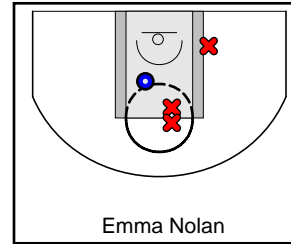

#	Name	G	MIN	FGM	FGA	FG%	2PM	2PA	2P%	3PM	3PA	3P%	FTM	FTA	FT%	OREB	DREB	REB	AST	STL	BLK	DEF	TO	PF	CHG	PM	PTS
1	Breanna Beal	1	25	8	18	.444	8	15	.533	0	3	.000	8	9	.889	5	8	13	1	3	4	0	2	1	0	17	24
5	Anaya Peoples	0	0	0	0	.000	0	0	.000	0	0	.000	0	0	.000	0	0	0	0	0	0	0	0	0	0	0	0
10	Sophia Nolan	1	15	2	4	.500	1	3	.333	1	1	1.000	3	4	.750	4	2	6	0	1	0	0	0	1	0	-6	8
14	Emma Nolan	1	14	1	4	.250	1	4	.250	0	0	.000	2	2	1.000	2	2	4	1	0	0	0	2	0	0	2	4
20	Jordan King	1	24	5	15	.333	3	6	.500	2	9	.222	0	1	.000	1	2	3	1	2	2	0	2	0	0	10	12
23	Kayla Rainey	0	0	0	0	.000	0	0	.000	0	0	.000	0	0	.000	0	0	0	0	0	0	0	0	0	0	0	0
24	Kaylah Caudle	1	9	0	1	.000	0	1	.000	0	0	.000	0	0	.000	0	2	2	1	0	0	0	2	1	0	-4	0
33	Annie Stritzel	1	15	1	3	.333	0	0	.000	1	3	.333	0	0	.000	0	0	0	0	1	0	0	0	1	0	11	3
34	Rachel Kent	1	19	3	5	.600	3	4	.750	0	1	.000	0	0	.000	2	2	4	1	1	0	0	0	4	0	-2	6
35	Chelby Koker	1	27	0	1	.000	0	1	.000	0	0	.000	2	2	1.000	0	2	2	7	1	0	0	3	1	0	24	2
50	Lillian Hatton	1	17	1	3	.333	1	3	.333	0	0	.000	0	0	.000	0	6	6	0	2	0	0	2	3	0	8	2
	TEAM	1	0	0	0	.000	0	0	.000	0	0	.000	0	0	.000	0	2	2	0	0	0	0	0	0	0	0	0
	TOTALS	1	32	21	54	.389	17	37	.459	4	17	.235	15	18	.833	14	28	42	12	11	6	0	13	12	0	12	61