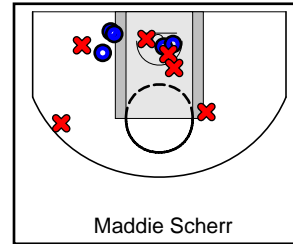

Kentucky Premier

07/11/2018 Kentucky Premier at Midwest Elite (NN18)

	1	2	3	4	T
Kentucky Premier	13	9	14	13	49
Midwest Elite	8	13	26	14	61

#	Name	G	MIN	FGM	FGA	FG%	2PM	2PA	2P%	3PM	3PA	3P%	FTM	FTA	FT%	OREB	DREB	REB	AST	STL	BLK	DEF	TO	PF	CHG	PM	PTS
3	Kennedy Igo	1	15	2	8	.250	1	5	.200	1	3	.333	0	1	.000	1	0	1	0	0	0	0	0	2	0	-14	5
4	Joelle Johnson	1	8	0	0	.000	0	0	.000	0	0	.000	0	0	.000	0	1	1	0	0	0	0	0	0	0	6	0
5	Ashlee Harris	1	22	1	6	.167	1	5	.200	0	1	.000	0	0	.000	0	2	2	5	1	1	0	2	1	0	-7	2
11	Maaliya Owens	1	9	2	5	.400	0	1	.000	2	4	.500	0	0	.000	0	0	0	0	0	0	0	1	1	0	5	6
12	Jillian Hayes	1	10	1	5	.200	1	4	.250	0	1	.000	2	2	1.000	1	1	2	0	1	0	0	1	2	0	-5	4
14	Courtney Hurst	0	0	0	0	.000	0	0	.000	0	0	.000	0	0	.000	0	0	0	0	0	0	0	0	0	0	0	0
15	Lauren Schwartz	1	18	1	4	.250	0	1	.000	1	3	.333	0	0	.000	2	2	4	3	3	1	0	1	1	0	8	3
21	Kaiya Wynn	1	13	0	3	.000	0	3	.000	0	0	.000	1	2	.500	0	1	1	0	0	0	0	1	0	0	-22	1
22	Kristen Clemons	1	15	1	3	.333	1	3	.333	0	0	.000	3	4	.750	2	2	4	0	1	0	0	0	2	0	7	5
23	Maddie Scherr	1	23	6	12	.500	6	11	.545	0	1	.000	0	0	.000	5	5	10	1	0	0	0	6	1	0	-7	12
25	Erin Toller	0	0	0	0	.000	0	0	.000	0	0	.000	0	0	.000	0	0	0	0	0	0	0	0	0	0	0	0
32	Emma King	1	14	3	8	.375	2	3	.667	1	5	.200	0	0	.000	0	1	1	0	0	0	0	1	1	0	-20	7
34	Cameron Browning	1	17	2	7	.286	2	6	.333	0	1	.000	0	1	.000	3	2	5	0	1	0	0	2	4	0	-11	4
	TEAM	1	0	0	0	.000	0	0	.000	0	0	.000	0	0	.000	1	1	2	0	0	0	0	0	0	0	0	0
	TOTALS	1	32	19	61	.311	14	42	.333	5	19	.263	6	10	.600	15	18	33	9	7	2	0	15	15	0	-12	49