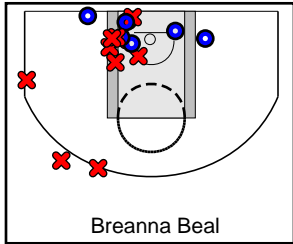

#	Name	G	MIN	FGM	FGA	FG%	2PM	2PA	2P%	3PM	3PA	3P%	FTM	FTA	FT%	OREB	DREB	REB	AST	STL	BLK	DEF	TO	PF	CHG	PM	PTS
1	Breanna Beal	1	25	8	18	.444	8	15	.533	0	3	.000	8	9	.889	5	8	13	1	3	4	0	2	1	0	17	24
5	Anaya Peoples	0	0	0	0	.000	0	0	.000	0	0	.000	0	0	.000	0	0	0	0	0	0	0	0	0	0	0	0
10	Sophia Nolan	1	15	2	4	.500	1	3	.333	1	1	1.000	3	4	.750	4	2	6	0	1	0	0	0	1	0	-6	8
14	Emma Nolan	1	14	1	4	.250	1	4	.250	0	0	.000	2	2	1.000	2	2	4	1	0	0	0	2	0	0	2	4
20	Jordan King	1	24	5	15	.333	3	6	.500	2	9	.222	0	1	.000	1	2	3	1	2	2	0	2	0	0	10	12
23	Kayla Rainey	0	0	0	0	.000	0	0	.000	0	0	.000	0	0	.000	0	0	0	0	0	0	0	0	0	0	0	0
24	Kaylah Caudle	1	9	0	1	.000	0	1	.000	0	0	.000	0	0	.000	0	2	2	1	0	0	0	2	1	0	-4	0
33	Annie Stritzel	1	15	1	3	.333	0	0	.000	1	3	.333	0	0	.000	0	0	0	0	1	0	0	0	1	0	11	3
34	Rachel Kent	1	19	3	5	.600	3	4	.750	0	1	.000	0	0	.000	2	2	4	1	1	0	0	0	4	0	-2	6
35	Chelby Koker	1	27	0	1	.000	0	1	.000	0	0	.000	2	2	1.000	0	2	2	7	1	0	0	3	1	0	24	2
50	Lillian Hatton	1	17	1	3	.333	1	3	.333	0	0	.000	0	0	.000	0	6	6	0	2	0	0	2	3	0	8	2
	TEAM	1	0	0	0	.000	0	0	.000	0	0	.000	0	0	.000	0	2	2	0	0	0	0	0	0	0	0	0
	TOTALS	1	32	21	54	.389	17	37	.459	4	17	.235	15	18	.833	14	28	42	12	11	6	0	13	12	0	12	61