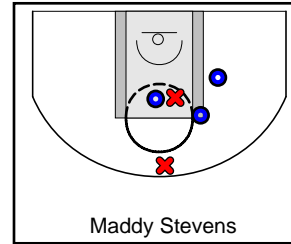

#	Name	G	MIN	FGM	FGA	FG%	2PM	2PA	2P%	3PM	3PA	3P%	FTM	FTA	FT%	OREB	DREB	REB	AST	STL	BLK	DEF	TO	PF	CHG	PM	PTS
3	Megan Tan	1	15	2	2	1.000	0	0	.000	2	2	1.000	0	0	.000	0	0	0	0	0	0	0	0	1	0	-6	6
4	Hannah Bean	1	10	0	1	.000	0	1	.000	0	0	.000	0	0	.000	0	0	0	0	0	0	0	2	0	0	-18	0
5	Gianna Maria Palli	1	6	2	2	1.000	1	1	1.000	1	1	1.000	0	0	.000	0	0	0	0	0	0	0	0	0	0	18	5
10	Maddy Stevens	1	16	3	5	.600	2	3	.667	1	2	.500	1	2	.500	0	5	5	2	0	0	0	2	2	0	-2	8
14	Kayla Lezama	1	16	2	8	.250	0	5	.000	2	3	.667	0	0	.000	2	0	2	1	0	1	0	2	2	0	-5	6
20	Liv Summiel	1	21	2	8	.250	2	6	.333	0	2	.000	2	2	1.000	4	4	8	1	1	0	0	3	1	0	-9	6
21	Stephanie Davis	0	0	0	0	.000	0	0	.000	0	0	.000	0	0	.000	0	0	0	0	0	0	0	0	0	0	0	0
23	Kara O'Neil O'Neil	1	14	1	3	.333	1	2	.500	0	1	.000	0	0	.000	1	0	1	0	0	0	0	4	3	0	-9	2
25	Abigail Laurence	1	0	0	0	.000	0	0	.000	0	0	.000	0	0	.000	0	0	0	0	0	0	0	0	0	0	0	0
32	Priscilla Singleton-Eriyo	1	6	2	4	.500	2	4	.500	0	0	.000	2	3	.667	0	1	1	0	0	0	0	0	0	0	-5	6
33	Ashely Evans	1	7	0	2	.000	0	2	.000	0	0	.000	0	0	.000	0	1	1	0	0	0	0	0	0	0	-9	0
	TEAM	1	0	0	0	.000	0	0	.000	0	0	.000	0	0	.000	0	2	2	0	0	0	0	0	0	0	0	0
	TOTALS	1	32	14	35	.400	8	24	.333	6	11	.545	5	7	.714	7	13	20	4	1	1	0	13	9	0	-20	39