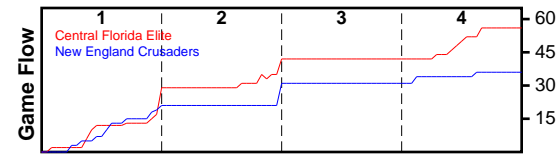

New England Crusaders

07/11/2018 Central Florida Elite at New England Crusaders

	1	2	3	4	T
Central Florida	26	16	0	14	56
New England	21	10	0	5	36