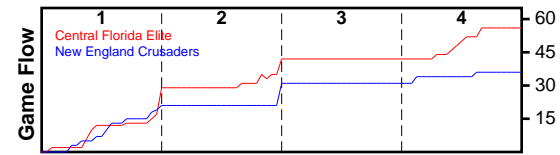

# Central Florida Elite

07/11/2018 Central Florida Elite at New England Crusaders

	1	2	3	4	T
Central Florida	26	16	0	14	56
New England	21	10	0	5	36

#	Name	G	MIN	FGM	FGA	FG%	2PM	2PA	2P%	3PM	3PA	3P%	FTM	FTA	FT%	OREB	DREB	REB	AST	STL	BLK	DEF	TO	PF	CHG	PM	PTS
1	Samantha Pacheco	1	10	0	1	.000	0	0	.000	0	1	.000	0	0	.000	0	2	2	0	0	0	0	0	1	0	1	0
2	Polina Nikulochkina	1	14	0	1	.000	0	0	.000	0	1	.000	2	2	1.000	1	1	2	0	0	0	0	0	2	0	12	2
5	Zoe Alexander	1	16	2	5	.400	2	2	1.000	0	3	.000	0	0	.000	2	1	3	0	0	0	0	1	0	0	13	4
10	Anastaslia Nikulochkina	1	6	0	0	.000	0	0	.000	0	0	.000	2	2	1.000	0	1	1	0	0	0	0	1	2	0	-4	2
11	Brona Kelly	1	5	2	4	.500	2	4	.500	0	0	.000	1	1	1.000	0	1	1	1	0	1	0	0	2	0	-7	5
15	Cayln Richardson	1	16	2	9	.222	1	3	.333	1	6	.167	0	0	.000	0	0	0	0	0	1	0	2	2	0	11	5
20	Caylyn Richardson	0	0	0	0	.000	0	0	.000	0	0	.000	0	0	.000	0	0	0	0	0	0	0	0	0	0	0	0
21	Jamiya Turner	1	11	1	5	.200	1	4	.250	0	1	.000	2	2	1.000	0	3	3	0	0	0	0	1	1	0	-1	4
22	Sadayjha Payne	1	14	5	6	.833	5	6	.833	0	0	.000	1	2	.500	1	3	4	0	0	0	0	0	0	0	18	11
23	Stephanie Torres	1	4	1	1	1.000	1	1	1.000	0	0	.000	0	0	.000	0	1	1	0	0	0	0	0	2	0	-3	2
24	Kyndall Thomas	0	0	0	0	.000	0	0	.000	0	0	.000	0	0	.000	0	0	0	0	0	0	0	0	0	0	0	0
32	Kseniia Kozlova	1	15	5	6	.833	5	6	.833	0	0	.000	4	5	.800	0	1	1	0	0	0	0	2	1	0	5	14
	TEAM	1	0	0	0	.000	0	0	.000	0	0	.000	0	0	.000	2	0	2	0	0	0	0	0	0	0	0	0
	<b>TOTALS</b>	<b>1</b>	<b>32</b>	<b>18</b>	<b>38</b>	<b>.474</b>	<b>17</b>	<b>26</b>	<b>.654</b>	<b>1</b>	<b>12</b>	<b>.083</b>	<b>12</b>	<b>14</b>	<b>.857</b>	<b>6</b>	<b>14</b>	<b>20</b>	<b>1</b>	<b>0</b>	<b>2</b>	<b>0</b>	<b>7</b>	<b>13</b>	<b>0</b>	<b>20</b>	<b>49</b>