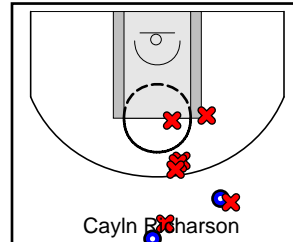

# Central Florida Elite

07/11/2018 Central Florida Elite at New England Crusaders

	1	2	3	4	T
Central Florida	26	16	0	14	56
New England	21	10	0	5	36

#	Name	G	MIN	FGM	FGA	FG%	2PM	2PA	2P%	3PM	3PA	3P%	FTM	FTA	FT%	OREB	DREB	REB	AST	STL	BLK	DEF	TO	PF	CHG	PM	PTS
1	Samantha Pacheco	1	10	0	1	.000	0	0	.000	0	1	.000	0	0	.000	0	2	2	0	0	0	0	0	1	0	1	0
2	Polina Nikulochkina	1	14	0	1	.000	0	0	.000	0	1	.000	2	2	1.000	1	1	2	0	0	0	0	0	2	0	12	2
5	Zoe Alexander	1	16	2	5	.400	2	2	1.000	0	3	.000	0	0	.000	2	1	3	0	0	0	0	1	0	0	13	4
10	Anastaslia Nikulochkina	1	6	0	0	.000	0	0	.000	0	0	.000	2	2	1.000	0	1	1	0	0	0	0	1	2	0	-4	2
11	Brona Kelly	1	5	2	4	.500	2	4	.500	0	0	.000	1	1	1.000	0	1	1	1	0	1	0	0	2	0	-7	5
15	Cayln Richardson	1	16	2	9	.222	1	3	.333	1	6	.167	0	0	.000	0	0	0	0	0	1	0	2	2	0	11	5
20	Caylyn Richardson	0	0	0	0	.000	0	0	.000	0	0	.000	0	0	.000	0	0	0	0	0	0	0	0	0	0	0	0
21	Jamiya Turner	1	11	1	5	.200	1	4	.250	0	1	.000	2	2	1.000	0	3	3	0	0	0	0	1	1	0	-1	4
22	Sadayjha Payne	1	14	5	6	.833	5	6	.833	0	0	.000	1	2	.500	1	3	4	0	0	0	0	0	0	0	18	11
23	Stephanie Torres	1	4	1	1	1.000	1	1	1.000	0	0	.000	0	0	.000	0	1	1	0	0	0	0	0	2	0	-3	2
24	Kyndall Thomas	0	0	0	0	.000	0	0	.000	0	0	.000	0	0	.000	0	0	0	0	0	0	0	0	0	0	0	0
32	Kseniia Kozlova	1	15	5	6	.833	5	6	.833	0	0	.000	4	5	.800	0	1	1	0	0	0	0	2	1	0	5	14
	TEAM	1	0	0	0	.000	0	0	.000	0	0	.000	0	0	.000	2	0	2	0	0	0	0	0	0	0	0	0
	<b>TOTALS</b>	<b>1</b>	<b>32</b>	<b>18</b>	<b>38</b>	<b>.474</b>	<b>17</b>	<b>26</b>	<b>.654</b>	<b>1</b>	<b>12</b>	<b>.083</b>	<b>12</b>	<b>14</b>	<b>.857</b>	<b>6</b>	<b>14</b>	<b>20</b>	<b>1</b>	<b>0</b>	<b>2</b>	<b>0</b>	<b>7</b>	<b>13</b>	<b>0</b>	<b>20</b>	<b>49</b>