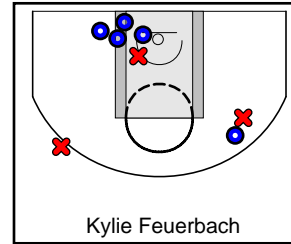

#	Name	G	MIN	FGM	FGA	FG%	2PM	2PA	2P%	3PM	3PA	3P%	FTM	FTA	FT%	OREB	DREB	REB	AST	STL	BLK	DEF	TO	PF	CHG	PM	PTS
1	Kayba Laube	1	5	0	1	.000	0	0	.000	0	1	.000	0	0	.000	0	0	0	0	0	0	0	0	2	0	3	0
2	Greta Kampschroeder	1	15	1	4	.250	0	0	.000	1	4	.250	0	0	.000	0	3	3	1	0	1	0	0	3	0	8	3
3	Sara McCullough	0	0	0	0	.000	0	0	.000	0	0	.000	0	0	.000	0	0	0	0	0	0	0	0	0	0	0	0
10	Kylie Feuerbach	1	32	11	16	.688	10	13	.769	1	3	.333	4	6	.667	1	3	4	1	2	2	0	1	2	0	12	27
11	Megan Meyer	1	29	1	2	.500	0	0	.000	1	2	.500	2	2	1.000	0	0	0	1	2	0	0	2	2	0	14	5
13	Shateah Wetering	1	29	3	5	.600	2	4	.500	1	1	1.000	0	0	.000	0	3	3	0	0	1	0	1	4	0	6	7
20	Anna Brown	1	3	0	0	.000	0	0	.000	0	0	.000	0	0	.000	0	0	0	0	0	0	0	0	3	0	4	0
21	Grace Boffeli	0	0	0	0	.000	0	0	.000	0	0	.000	0	0	.000	0	0	0	0	0	0	0	0	0	0	0	0
22	Caitlin Clark	1	28	9	19	.474	5	10	.500	4	9	.444	3	4	.750	2	7	9	2	0	0	0	3	3	0	9	25
23	Aubrey Joens	1	23	1	3	.333	0	1	.000	1	2	.500	2	2	1.000	1	1	2	0	0	0	0	1	0	0	4	5
42	Regan Nesheim	0	0	0	0	.000	0	0	.000	0	0	.000	0	0	.000	0	0	0	0	0	0	0	0	0	0	0	0
	TEAM	0	0	0	0	.000	0	0	.000	0	0	.000	0	0	.000	0	0	0	0	0	0	0	0	0	0	0	0
	TOTALS	1	32	26	50	.520	17	28	.607	9	22	.409	11	14	.786	4	17	21	5	4	4	0	8	19	0	15	72