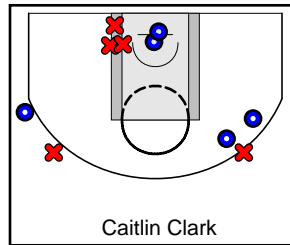

#	Name	G	MIN	FGM	FGA	FG%	2PM	2PA	2P%	3PM	3PA	3P%	FTM	FTA	FT%	OREB	DREB	REB	AST	STL	BLK	DEF	TO	PF	CHG	PM	PTS
1	Kayba Laube	1	5	0	1	.000	0	0	.000	0	1	.000	0	0	.000	0	0	0	0	0	0	0	0	2	0	3	0
2	Greta Kampschroeder	1	15	1	4	.250	0	0	.000	1	4	.250	0	0	.000	0	3	3	1	0	1	0	0	3	0	8	3
3	Sara McCullough	0	0	0	0	.000	0	0	.000	0	0	.000	0	0	.000	0	0	0	0	0	0	0	0	0	0	0	0
10	Kylie Feuerbach	1	32	11	16	.688	10	13	.769	1	3	.333	4	6	.667	1	3	4	1	2	2	0	1	2	0	12	27
11	Megan Meyer	1	29	1	2	.500	0	0	.000	1	2	.500	2	2	1.000	0	0	0	1	2	0	0	2	2	0	14	5
13	Shateah Wetering	1	29	3	5	.600	2	4	.500	1	1	1.000	0	0	.000	0	3	3	0	0	1	0	1	4	0	6	7
20	Anna Brown	1	3	0	0	.000	0	0	.000	0	0	.000	0	0	.000	0	0	0	0	0	0	0	0	3	0	4	0
21	Grace Boffeli	0	0	0	0	.000	0	0	.000	0	0	.000	0	0	.000	0	0	0	0	0	0	0	0	0	0	0	0
22	Caitlin Clark	1	28	9	19	.474	5	10	.500	4	9	.444	3	4	.750	2	7	9	2	0	0	0	3	3	0	9	25
23	Aubrey Joens	1	23	1	3	.333	0	1	.000	1	2	.500	2	2	1.000	1	1	2	0	0	0	0	1	0	0	4	5
42	Regan Nesheim	0	0	0	0	.000	0	0	.000	0	0	.000	0	0	.000	0	0	0	0	0	0	0	0	0	0	0	0
	TEAM	0	0	0	0	.000	0	0	.000	0	0	.000	0	0	.000	0	0	0	0	0	0	0	0	0	0	0	0
	TOTALS	1	32	26	50	.520	17	28	.607	9	22	.409	11	14	.786	4	17	21	5	4	4	0	8	19	0	15	72