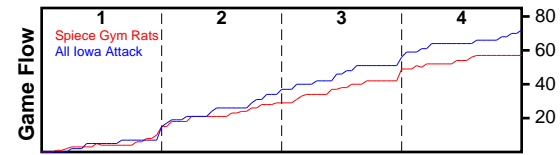

Spiece Gym Rats

07/11/2018 Spiece Gym Rats at All IOWA Attack (NN18)

	1	2	3	4	T
Spiece Gym Rats	13	16	18	10	57
All IOWA Attack	15	22	16	19	72

#	Name	G	MIN	FGM	FGA	FG%	2PM	2PA	2P%	3PM	3PA	3P%	FTM	FTA	FT%	OREB	DREB	REB	AST	STL	BLK	DEF	TO	PF	CHG	PM	PTS
1	Carissa Garcia	1	15	1	4	.250	0	0	.000	1	4	.250	0	0	.000	1	1	2	0	1	0	0	1	4	0	-9	3
3	Shelby Calhoun	1	30	4	5	.800	4	5	.800	0	0	.000	1	2	.500	1	6	7	1	0	0	0	1	4	0	-6	9
5	Ariana Wiggins	1	5	1	1	1.000	0	0	.000	1	1	1.000	0	0	.000	0	0	0	0	0	0	0	0	4	0	-1	3
7	Katherine Hale	0	0	0	0	.000	0	0	.000	0	0	.000	0	0	.000	0	0	0	0	0	0	0	0	0	0	0	0
10	Shaila Beeler	1	29	1	7	.143	1	6	.167	0	1	.000	0	1	.000	1	3	4	2	0	0	0	0	3	0	-12	2
11	Cyndi Dodd	1	0	0	2	.000	0	2	.000	0	0	.000	0	0	.000	1	1	2	0	0	0	0	0	0	0	0	0
14	Sydney Parrish	1	28	3	7	.429	2	5	.400	1	2	.500	6	9	.667	0	3	3	0	1	0	0	1	2	1	-11	13
20	Amaya Hamilton	0	0	0	0	.000	0	0	.000	0	0	.000	0	0	.000	0	0	0	0	0	0	0	0	0	0	0	0
21	Mikayla Kinnard	1	25	3	8	.375	3	8	.375	0	0	.000	2	2	1.000	2	2	4	1	0	0	0	1	0	0	-9	8
25	Nila Blackford	1	0	0	1	.000	0	1	.000	0	0	.000	1	2	.500	1	1	2	0	0	0	0	0	0	0	-2	1
33	Jorie Allen	1	32	4	9	.444	4	9	.444	0	0	.000	10	15	.667	3	4	7	0	0	1	0	2	3	0	-10	18
	TEAM	0	0	0	0	.000	0	0	.000	0	0	.000	0	0	.000	0	0	0	0	0	0	0	0	0	0	0	0
	TOTALS	1	32	17	44	.386	14	36	.389	3	8	.375	20	31	.645	10	21	31	4	2	1	0	6	20	1	-15	57