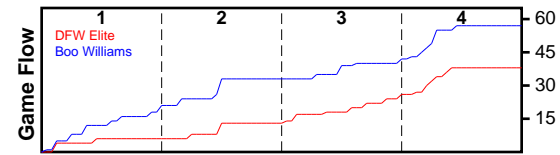

DFW Elite

07/11/2018 DFW Elite at Boo Williams (NN18)

	1	2	3	4	T
DFW Elite	6	7	11	14	38
Boo Williams	21	12	7	17	57

#	Name	G	MIN	FGM	FGA	FG%	2PM	2PA	2P%	3PM	3PA	3P%	FTM	FTA	FT%	OREB	DREB	REB	AST	STL	BLK	DEF	TO	PF	CHG	PM	PTS
3	N'Yah Boyd	1	11	0	1	.000	0	1	.000	0	0	.000	1	2	.500	0	1	1	0	2	0	0	1	1	0	-4	1
4	Endyia Rogers	1	24	5	20	.250	4	15	.267	1	5	.200	1	2	.500	1	4	5	2	1	1	0	2	2	0	-13	12
10	Harmoni Turner	1	23	2	9	.222	2	3	.667	0	6	.000	0	0	.000	0	8	8	0	0	0	0	2	0	0	-15	4
12	Kyjai Miles	1	11	0	1	.000	0	1	.000	0	0	.000	2	2	1.000	1	3	4	0	0	0	0	2	0	0	-9	2
13	Telisha Brown	1	19	1	1	1.000	1	1	1.000	0	0	.000	0	0	.000	0	1	1	0	1	0	0	0	2	0	-13	2
15	Myra Gordon	1	22	3	13	.231	1	5	.200	2	8	.250	3	4	.750	0	5	5	0	1	0	0	2	2	0	-12	11
22	Chanielyn Galloway	1	17	0	2	.000	0	1	.000	0	1	.000	0	0	.000	1	3	4	0	0	1	0	0	4	0	-9	0
25	Bria Patterson	1	30	2	4	.500	2	4	.500	0	0	.000	2	2	1.000	6	1	7	0	1	0	0	2	1	0	-15	6
35	Kyndall Hunter	1	8	0	0	.000	0	0	.000	0	0	.000	0	0	.000	0	0	0	0	0	0	0	0	0	0	0	0
50	Anna McDowell	0	0	0	0	.000	0	0	.000	0	0	.000	0	0	.000	0	0	0	0	0	0	0	0	0	0	0	0
99	Elyssa Coleman	0	0	0	0	.000	0	0	.000	0	0	.000	0	0	.000	0	0	0	0	0	0	0	0	0	0	0	0
	TEAM	0	0	0	0	.000	0	0	.000	0	0	.000	0	0	.000	0	0	0	0	0	0	0	0	0	0	0	0
	TOTALS	1	32	13	51	.255	10	31	.323	3	20	.150	9	12	.750	9	26	35	2	6	2	0	11	12	0	-19	38