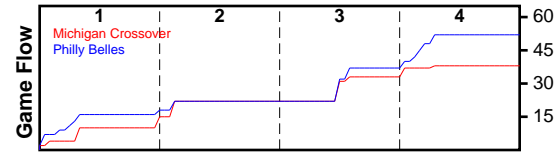

Philly Belles

07/11/2018 Michigan Crossover at Philly Belles (NN18)

	1	2	3	4	T
Michigan	10	12	11	5	38
Philly Belles	16	6	15	15	52