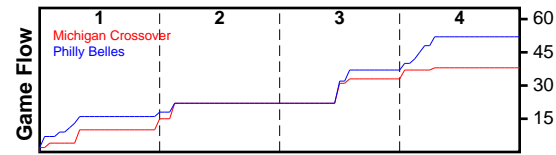

Michigan Crossover

07/11/2018 Michigan Crossover at Philly Belles (NN18)

	1	2	3	4	T
Michigan	10	12	11	5	38
Philly Belles	16	6	15	15	52

#	Name	G	MIN	FGM	FGA	FG%	2PM	2PA	2P%	3PM	3PA	3P%	FTM	FTA	FT%	OREB	DREB	REB	AST	STL	BLK	DEF	TO	PF	CHG	PM	PTS
0	Jada Moss	0	0	0	0	.000	0	0	.000	0	0	.000	0	0	.000	0	0	0	0	0	0	0	0	0	0	0	0
2	Jasmine Powell	1	28	5	11	.455	3	4	.750	2	7	.286	2	2	1.000	0	1	1	1	3	0	0	3	0	0	-14	14
3	Alyza Winston	1	28	1	4	.250	1	4	.250	0	0	.000	0	0	.000	0	1	1	0	2	0	0	5	0	0	-14	2
5	Rickea Jackson	1	2	0	0	.000	0	0	.000	0	0	.000	0	0	.000	0	0	0	0	0	0	0	0	0	0	-6	0
10	Nyam Thornton	1	24	2	7	.286	2	7	.286	0	0	.000	0	0	.000	0	2	2	2	0	0	0	2	1	0	5	4
11	Del'Janae Willams	1	11	0	2	.000	0	0	.000	0	2	.000	0	0	.000	1	0	1	1	1	0	0	1	4	0	-15	0
12	Diyvasti Dowell	1	4	1	1	1.000	1	1	1.000	0	0	.000	0	0	.000	1	1	2	0	0	0	0	1	0	0	-4	2
13	Olivia Russell	1	0	0	0	.000	0	0	.000	0	0	.000	0	0	.000	0	0	0	0	0	0	0	0	0	0	0	0
20	Alona Blackwell	1	5	0	4	.000	0	0	.000	0	4	.000	2	2	1.000	0	1	1	0	0	0	0	1	0	0	-5	2
24	Alexis Johnson	1	22	3	7	.429	2	6	.333	1	1	1.000	2	2	1.000	2	3	5	0	0	0	0	1	0	0	-6	9
34	Sydnee Roby	0	0	0	0	.000	0	0	.000	0	0	.000	0	0	.000	0	0	0	0	0	0	0	0	0	0	0	0
35	Adrian Folks	1	16	2	3	.667	2	3	.667	0	0	.000	1	4	.250	1	4	5	0	0	0	0	0	0	0	-11	5
	TEAM	0	0	0	0	.000	0	0	.000	0	0	.000	0	0	.000	0	0	0	0	0	0	0	0	0	0	0	0
	TOTALS	1	32	14	39	.359	11	25	.440	3	14	.214	7	10	.700	5	13	18	4	6	0	0	14	5	0	-14	38