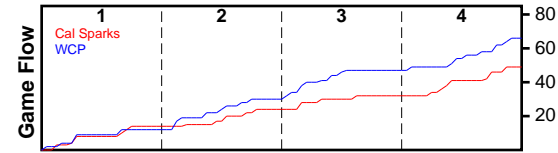

Cal Sparks

07/11/2018 Cal Sparks at WCP (NN18)

	1	2	3	4	T
Cal Sparks	14	10	8	17	49
WCP	12	18	17	19	66

#	Name	G	MIN	FGM	FGA	FG%	2PM	2PA	2P%	3PM	3PA	3P%	FTM	FTA	FT%	OREB	DREB	REB	AST	STL	BLK	DEF	TO	PF	CHG	PM	PTS
1	Londynn Jones	1	19	2	6	.333	2	4	.500	0	2	.000	6	11	.545	0	1	1	0	0	0	0	2	2	0	-11	10
2	RyAnne Walters	1	12	4	6	.667	4	6	.667	0	0	.000	0	0	.000	1	0	1	1	0	0	0	3	0	0	-12	8
3	Jennah Isai	1	22	1	3	.333	0	2	.000	1	1	1.000	3	4	.750	1	6	7	0	1	0	0	1	1	0	-8	6
4	Andrianna Avent	1	10	1	5	.200	0	2	.000	1	3	.333	2	2	1.000	1	1	2	0	0	0	0	0	0	0	-7	5
10	Ajanhai Phoumiphath	1	11	0	1	.000	0	1	.000	0	0	.000	0	0	.000	0	1	1	0	0	0	0	4	2	0	-9	0
13	Anna Blount	1	12	0	2	.000	0	2	.000	0	0	.000	2	2	1.000	0	2	2	0	0	1	0	0	0	0	-4	2
20	Kristin Williams	1	17	3	5	.600	2	2	1.000	1	3	.333	0	0	.000	1	0	1	1	0	0	0	0	1	0	-11	7
21	Sharmayne Finley	1	4	0	1	.000	0	1	.000	0	0	.000	0	0	.000	0	0	0	0	0	0	0	0	0	0	-7	0
22	Alexis Tucker	1	26	2	9	.222	2	8	.250	0	1	.000	3	6	.500	6	4	10	1	0	0	0	1	0	0	-4	7
23	Ugonne Onyiah	1	9	0	0	.000	0	0	.000	0	0	.000	0	2	.000	1	1	2	0	1	0	0	1	3	0	-2	0
34	Clarice Akunwafo	1	19	2	5	.400	2	5	.400	0	0	.000	0	0	.000	5	1	6	0	1	2	0	1	2	0	-10	4
	TEAM	0	0	0	0	.000	0	0	.000	0	0	.000	0	0	.000	0	0	0	0	0	0	0	0	0	0	0	0
	TOTALS	1	32	15	43	.349	12	33	.364	3	10	.300	16	27	.593	16	17	33	3	3	3	0	13	11	0	-17	49