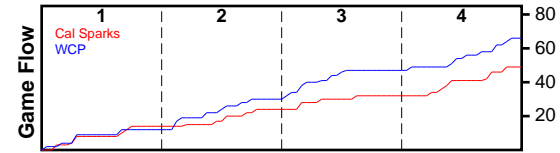

WCP

07/11/2018 Cal Sparks at WCP (NN18)

	1	2	3	4	T
Cal Sparks	14	10	8	17	49
WCP	12	18	17	19	66