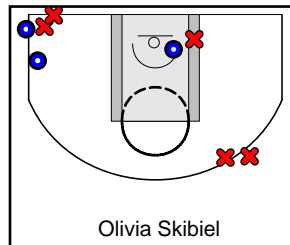

Team NW

07/11/2018 Team NW at Missouri Phenom (NN18)

	1	2	3	4	T
Team NW	7	8	11	21	47
Missouri Phenom	12	8	13	18	51

#	Name	G	MIN	FGM	FGA	FG%	2PM	2PA	2P%	3PM	3PA	3P%	FTM	FTA	FT%	OREB	DREB	REB	AST	STL	BLK	DEF	TO	PF	CHG	PM	PTS
0	Mya Brazile	0	0	0	0	.000	0	0	.000	0	0	.000	0	0	.000	0	0	0	0	0	0	0	0	0	0	0	0
3	Aubrianna "Bria" Dixon	1	2	0	0	.000	0	0	.000	0	0	.000	0	0	.000	0	0	0	0	0	0	0	0	0	0	0	0
5		1	3	0	0	.000	0	0	.000	0	0	.000	0	0	.000	0	1	1	0	0	0	0	0	1	0	-4	0
7	Yada Yeater	0	0	0	0	.000	0	0	.000	0	0	.000	0	0	.000	0	0	0	0	0	0	0	0	0	0	0	0
10	Bryanna Maxwell	1	27	6	13	.462	3	6	.500	3	7	.429	0	0	.000	2	1	3	2	0	1	0	4	2	0	1	15
15	Reyelle Frazier	1	19	2	4	.500	1	2	.500	1	2	.500	0	0	.000	3	1	4	1	1	0	0	1	0	0	-11	5
21	Aaronette Vonleh	1	17	3	5	.600	3	4	.750	0	1	.000	0	0	.000	2	6	8	1	1	0	0	3	5	0	2	6
22	Kiara Brooks	1	21	1	6	.167	0	0	.000	1	6	.167	1	2	.500	0	2	2	1	3	0	0	2	5	0	-2	4
23	Olivia Skibiel	1	25	3	8	.375	1	2	.500	2	6	.333	0	0	.000	2	5	7	2	1	0	0	2	1	0	-6	8
24	Tiarra Brown	1	21	3	7	.429	3	6	.500	0	1	.000	1	3	.333	2	3	5	1	2	1	0	4	0	0	6	7
33	L Dombrow	0	0	0	0	.000	0	0	.000	0	0	.000	0	0	.000	0	0	0	0	0	0	0	0	0	0	0	0
35	Isabelle (Belle) Frazier	1	29	1	8	.125	1	1	1.000	0	7	.000	0	0	.000	2	4	6	2	1	0	0	0	2	0	-6	2
	TEAM	1	0	0	0	.000	0	0	.000	0	0	.000	0	0	.000	1	1	2	0	0	0	0	0	0	0	0	0
	TOTALS	1	32	19	51	.373	12	21	.571	7	30	.233	2	5	.400	14	24	38	10	9	2	0	16	16	0	-4	47