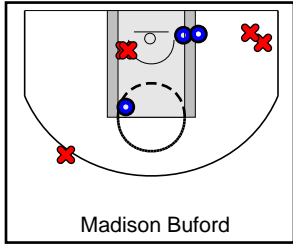

#	Name	G	MIN	FGM	FGA	FG%	2PM	2PA	2P%	3PM	3PA	3P%	FTM	FTA	FT%	OREB	DREB	REB	AST	STL	BLK	DEF	TO	PF	CHG	PM	PTS
2	Madison Buford	1	22	3	9	.333	3	6	.500	0	3	.000	1	3	.333	3	4	7	2	1	0	0	4	3	0	-7	7
3	Priscilla Williams	1	29	9	17	.529	4	6	.667	5	11	.455	2	3	.667	0	7	7	1	2	1	0	3	1	0	8	25
14	Sydnee Kemp	1	27	1	5	.200	0	3	.000	1	2	.500	4	4	1.000	0	1	1	3	1	0	0	3	2	0	-6	7
15	Kennedy Flanagan	1	17	1	2	.500	1	2	.500	0	0	.000	0	0	.000	0	1	1	0	1	0	0	0	0	0	17	2
32	Ryan Cobbins	1	22	0	6	.000	0	6	.000	0	0	.000	1	2	.500	4	2	6	1	2	0	0	1	2	0	-6	1
33	Micah Linthacum	1	17	0	1	.000	0	1	.000	0	0	.000	0	0	.000	1	1	2	0	0	0	0	1	1	0	-7	0
34	Emma Chapman	1	18	2	5	.400	2	5	.400	0	0	.000	0	0	.000	1	1	2	0	0	0	0	2	0	0	13	4
44	Jasmaine Lewis	1	12	2	7	.286	2	7	.286	0	0	.000	1	3	.333	5	0	5	0	0	0	0	0	0	0	8	5
	TEAM	1	0	0	0	.000	0	0	.000	0	0	.000	0	0	.000	1	1	2	0	0	0	0	0	0	0	0	0
	TOTALS	1	32	18	52	.346	12	36	.333	6	16	.375	9	15	.600	15	18	33	7	7	1	0	14	9	0	4	51