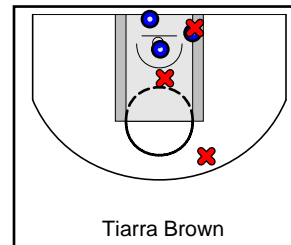

Team NW

07/11/2018 Team NW at Missouri Phenom (NN18)

	1	2	3	4	T
Team NW	7	8	11	21	47
Missouri Phenom	12	8	13	18	51

#	Name	G	MIN	FGM	FGA	FG%	2PM	2PA	2P%	3PM	3PA	3P%	FTM	FTA	FT%	OREB	DREB	REB	AST	STL	BLK	DEF	TO	PF	CHG	PM	PTS
0	Mya Brazile	0	0	0	0	.000	0	0	.000	0	0	.000	0	0	.000	0	0	0	0	0	0	0	0	0	0	0	0
3	Aubrianna "Bria" Dixon	1	2	0	0	.000	0	0	.000	0	0	.000	0	0	.000	0	0	0	0	0	0	0	0	0	0	0	0
5		1	3	0	0	.000	0	0	.000	0	0	.000	0	0	.000	0	1	1	0	0	0	0	0	1	0	-4	0
7	Yada Yeater	0	0	0	0	.000	0	0	.000	0	0	.000	0	0	.000	0	0	0	0	0	0	0	0	0	0	0	0
10	Bryanna Maxwell	1	27	6	13	.462	3	6	.500	3	7	.429	0	0	.000	2	1	3	2	0	1	0	4	2	0	1	15
15	Reyelle Frazier	1	19	2	4	.500	1	2	.500	1	2	.500	0	0	.000	3	1	4	1	1	0	0	1	0	0	-11	5
21	Aaronette Vonleh	1	17	3	5	.600	3	4	.750	0	1	.000	0	0	.000	2	6	8	1	1	0	0	3	5	0	2	6
22	Kiara Brooks	1	21	1	6	.167	0	0	.000	1	6	.167	1	2	.500	0	2	2	1	3	0	0	2	5	0	-2	4
23	Olivia Skibiel	1	25	3	8	.375	1	2	.500	2	6	.333	0	0	.000	2	5	7	2	1	0	0	2	1	0	-6	8
24	Tiarra Brown	1	21	3	7	.429	3	6	.500	0	1	.000	1	3	.333	2	3	5	1	2	1	0	4	0	0	6	7
33	L Dombrow	0	0	0	0	.000	0	0	.000	0	0	.000	0	0	.000	0	0	0	0	0	0	0	0	0	0	0	0
35	Isabelle (Belle) Frazier	1	29	1	8	.125	1	1	1.000	0	7	.000	0	0	.000	2	4	6	2	1	0	0	0	2	0	-6	2
	TEAM	1	0	0	0	.000	0	0	.000	0	0	.000	0	0	.000	1	1	2	0	0	0	0	0	0	0	0	0
	TOTALS	1	32	19	51	.373	12	21	.571	7	30	.233	2	5	.400	14	24	38	10	9	2	0	16	16	0	-4	47