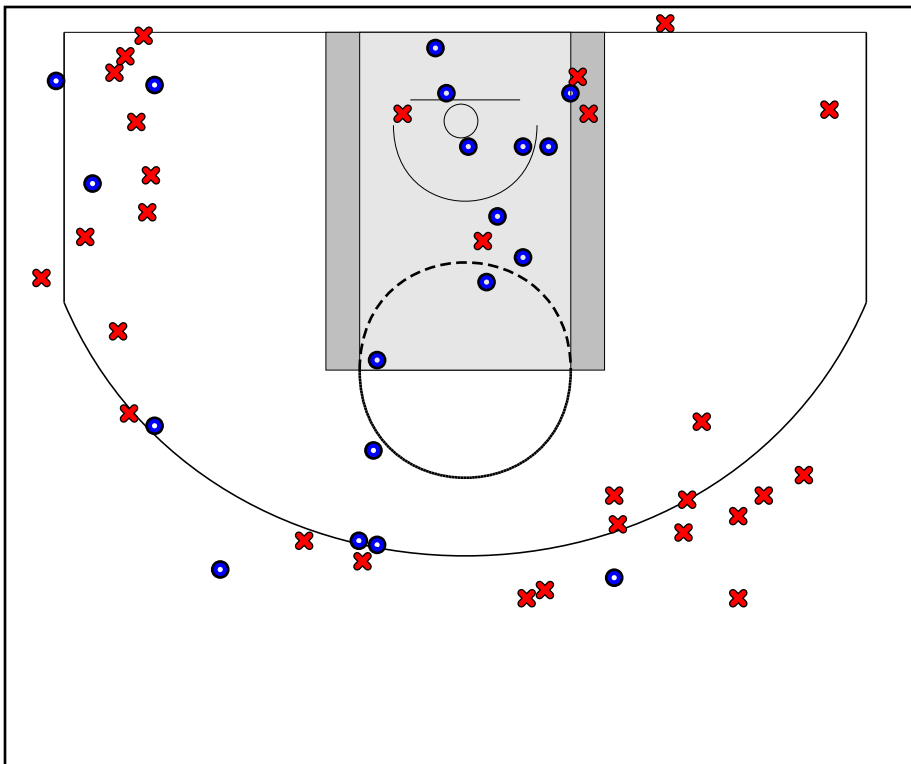

Team NW

Missouri Phenom

Team NW Turnovers

Period	Clock	Player	Turnover Type
1st Period	3:48	#21 Aaronette Vonleh	Traveling
1st Period	2:57	#21 Aaronette Vonleh	Steal
1st Period	1:55	#24 Tiarra Brown	Out of Bounds
1st Period	1:02	#15 Reyelle Frazier	Shot Clock Violation
2nd Period	7:47	#24 Tiarra Brown	Out of Bounds
2nd Period	5:53	#10 Bryanna Maxwell	Steal
2nd Period	3:27	#10 Bryanna Maxwell	Out of Bounds
2nd Period	1:26	#24 Tiarra Brown	Steal
2nd Period	1:02	#10 Bryanna Maxwell	Inbound Clock Violation
3rd Period	3:29	#23 Olivia Skibiel	Steal
3rd Period	1:27	#23 Olivia Skibiel	Other
3rd Period	0:07	#22 Kiara Brooks	Steal
4th Period	6:31	#10 Bryanna Maxwell	Steal
4th Period	5:16	#21 Aaronette Vonleh	Traveling
4th Period	2:24	#24 Tiarra Brown	Steal

Team NW Fouls

Period	Clock	Player	Foul
1st Period	4:55	#22 Kiara Brooks	Pushing (Off)
1st Period	0:34	#5	Other (Def)
2nd Period	7:33	#21 Aaronette Vonleh	Other (Def)
2nd Period	6:38	#22 Kiara Brooks	Other (Def)
2nd Period	6:36	#23 Olivia Skibiel	Other (Def)
2nd Period	6:22	#21 Aaronette Vonleh	Other (Def)
2nd Period	4:26	#22 Kiara Brooks	Other (Def)
2nd Period	4:03	#21 Aaronette Vonleh	Other (Def)
3rd Period	7:56	#21 Aaronette Vonleh	Other (Def)
3rd Period	5:06	#10 Bryanna Maxwell	Other (Def)
3rd Period	3:08	#22 Kiara Brooks	Other (Def)
4th Period	5:36	#21 Aaronette Vonleh	Other (Def)
4th Period	4:10	#10 Bryanna Maxwell	Blocking (Def)
4th Period	1:01	#35 Isabelle (Belle) Frazier	Blocking (Def)
4th Period	0:10	#35 Isabelle (Belle) Frazier	Other (Def)
4th Period	0:06	#22 Kiara Brooks	Other (Def)