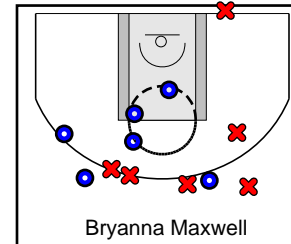

Team NW

07/11/2018 Team NW at Missouri Phenom (NN18)

	1	2	3	4	T
Team NW	7	8	11	21	47
Missouri Phenom	12	8	13	18	51

#	Name	G	MIN	FGM	FGA	FG%	2PM	2PA	2P%	3PM	3PA	3P%	FTM	FTA	FT%	OREB	DREB	REB	AST	STL	BLK	DEF	TO	PF	CHG	PM	PTS
0	Mya Brazile	0	0	0	0	.000	0	0	.000	0	0	.000	0	0	.000	0	0	0	0	0	0	0	0	0	0	0	0
3	Aubrianna "Bria" Dixon	1	2	0	0	.000	0	0	.000	0	0	.000	0	0	.000	0	0	0	0	0	0	0	0	0	0	0	0
5		1	3	0	0	.000	0	0	.000	0	0	.000	0	0	.000	0	1	1	0	0	0	0	0	1	0	-4	0
7	Yada Yeater	0	0	0	0	.000	0	0	.000	0	0	.000	0	0	.000	0	0	0	0	0	0	0	0	0	0	0	0
10	Bryanna Maxwell	1	27	6	13	.462	3	6	.500	3	7	.429	0	0	.000	2	1	3	2	0	1	0	4	2	0	1	15
15	Reyelle Frazier	1	19	2	4	.500	1	2	.500	1	2	.500	0	0	.000	3	1	4	1	1	0	0	1	0	0	-11	5
21	Aaronette Vonleh	1	17	3	5	.600	3	4	.750	0	1	.000	0	0	.000	2	6	8	1	1	0	0	3	5	0	2	6
22	Kiara Brooks	1	21	1	6	.167	0	0	.000	1	6	.167	1	2	.500	0	2	2	1	3	0	0	2	5	0	-2	4
23	Olivia Skibiel	1	25	3	8	.375	1	2	.500	2	6	.333	0	0	.000	2	5	7	2	1	0	0	2	1	0	-6	8
24	Tiarra Brown	1	21	3	7	.429	3	6	.500	0	1	.000	1	3	.333	2	3	5	1	2	1	0	4	0	0	6	7
33	L Dombrow	0	0	0	0	.000	0	0	.000	0	0	.000	0	0	.000	0	0	0	0	0	0	0	0	0	0	0	0
35	Isabelle (Belle) Frazier	1	29	1	8	.125	1	1	1.000	0	7	.000	0	0	.000	2	4	6	2	1	0	0	0	2	0	-6	2
	TEAM	1	0	0	0	.000	0	0	.000	0	0	.000	0	0	.000	1	1	2	0	0	0	0	0	0	0	0	0
	TOTALS	1	32	19	51	.373	12	21	.571	7	30	.233	2	5	.400	14	24	38	10	9	2	0	16	16	0	-4	47