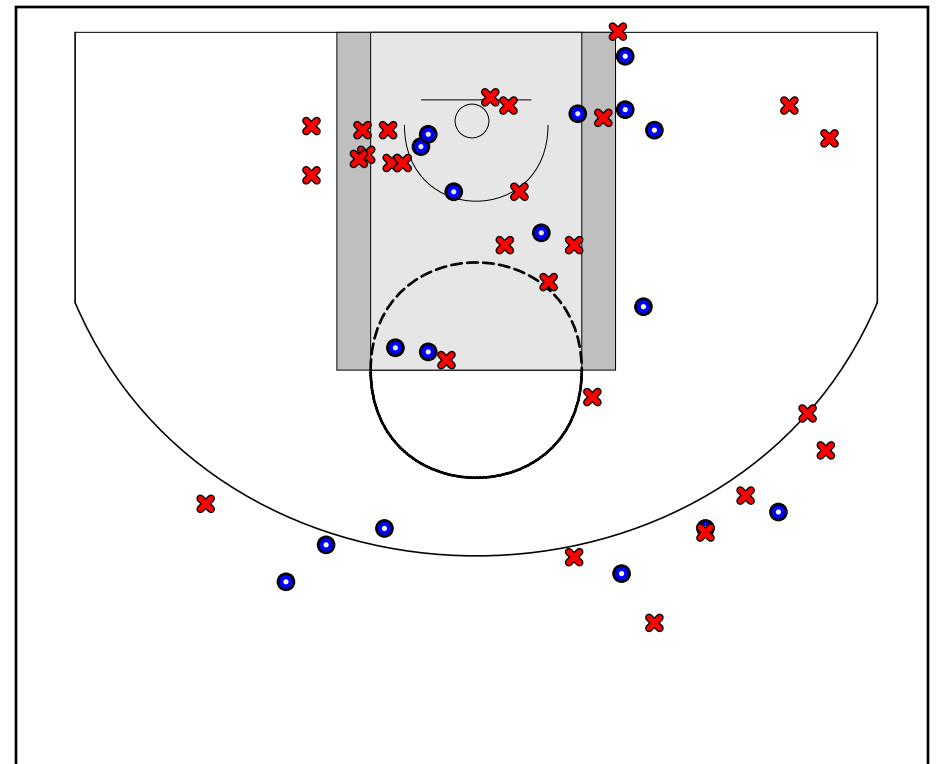

Team NW

Missouri Phenom

Team NW Turnovers

Period	Clock	Player	Turnover Type
1st Period	3:48	#21 Aaronette Vonleh	Traveling
1st Period	2:57	#21 Aaronette Vonleh	Steal
1st Period	1:55	#24 Tiarra Brown	Out of Bounds
1st Period	1:02	#15 Reyelle Frazier	Shot Clock Violation
2nd Period	7:47	#24 Tiarra Brown	Out of Bounds
2nd Period	5:53	#10 Bryanna Maxwell	Steal
2nd Period	3:27	#10 Bryanna Maxwell	Out of Bounds
2nd Period	1:26	#24 Tiarra Brown	Steal
2nd Period	1:02	#10 Bryanna Maxwell	Inbound Clock Violation
3rd Period	3:29	#23 Olivia Skibiel	Steal
3rd Period	1:27	#23 Olivia Skibiel	Other
3rd Period	0:07	#22 Kiara Brooks	Steal
4th Period	6:31	#10 Bryanna Maxwell	Steal
4th Period	5:16	#21 Aaronette Vonleh	Traveling
4th Period	2:24	#24 Tiarra Brown	Steal

Team NW Fouls

Period	Clock	Player	Foul
1st Period	4:55	#22 Kiara Brooks	Pushing (Off)
1st Period	0:34	#5	Other (Def)
2nd Period	7:33	#21 Aaronette Vonleh	Other (Def)
2nd Period	6:38	#22 Kiara Brooks	Other (Def)
2nd Period	6:36	#23 Olivia Skibiel	Other (Def)
2nd Period	6:22	#21 Aaronette Vonleh	Other (Def)
2nd Period	4:26	#22 Kiara Brooks	Other (Def)
2nd Period	4:03	#21 Aaronette Vonleh	Other (Def)
3rd Period	7:56	#21 Aaronette Vonleh	Other (Def)
3rd Period	5:06	#10 Bryanna Maxwell	Other (Def)
3rd Period	3:08	#22 Kiara Brooks	Other (Def)
4th Period	5:36	#21 Aaronette Vonleh	Other (Def)
4th Period	4:10	#10 Bryanna Maxwell	Blocking (Def)
4th Period	1:01	#35 Isabelle (Belle) Frazier	Blocking (Def)
4th Period	0:10	#35 Isabelle (Belle) Frazier	Other (Def)
4th Period	0:06	#22 Kiara Brooks	Other (Def)