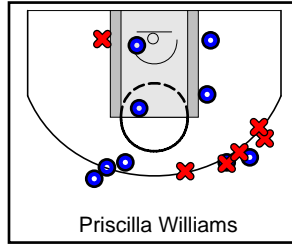

#	Name	G	MIN	FGM	FGA	FG%	2PM	2PA	2P%	3PM	3PA	3P%	FTM	FTA	FT%	OREB	DREB	REB	AST	STL	BLK	DEF	TO	PF	CHG	PM	PTS
2	Madison Buford	1	22	3	9	.333	3	6	.500	0	3	.000	1	3	.333	3	4	7	2	1	0	0	4	3	0	-7	7
3	Priscilla Williams	1	29	9	17	.529	4	6	.667	5	11	.455	2	3	.667	0	7	7	1	2	1	0	3	1	0	8	25
14	Sydnee Kemp	1	27	1	5	.200	0	3	.000	1	2	.500	4	4	1.000	0	1	1	3	1	0	0	3	2	0	-6	7
15	Kennedy Flanagan	1	17	1	2	.500	1	2	.500	0	0	.000	0	0	.000	0	1	1	0	1	0	0	0	0	0	17	2
32	Ryan Cobbins	1	22	0	6	.000	0	6	.000	0	0	.000	1	2	.500	4	2	6	1	2	0	0	1	2	0	-6	1
33	Micah Linthacum	1	17	0	1	.000	0	1	.000	0	0	.000	0	0	.000	1	1	2	0	0	0	0	1	1	0	-7	0
34	Emma Chapman	1	18	2	5	.400	2	5	.400	0	0	.000	0	0	.000	1	1	2	0	0	0	0	2	0	0	13	4
44	Jasmaine Lewis	1	12	2	7	.286	2	7	.286	0	0	.000	1	3	.333	5	0	5	0	0	0	0	0	0	0	8	5
	TEAM	1	0	0	0	.000	0	0	.000	0	0	.000	0	0	.000	1	1	2	0	0	0	0	0	0	0	0	0
	TOTALS	1	32	18	52	.346	12	36	.333	6	16	.375	9	15	.600	15	18	33	7	7	1	0	14	9	0	4	51