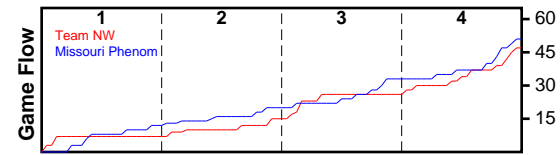

Missouri Phenom

07/11/2018 Team NW at Missouri Phenom (NN18)

	1	2	3	4	T
Team NW	7	8	11	21	47
Missouri Phenom	12	8	13	18	51