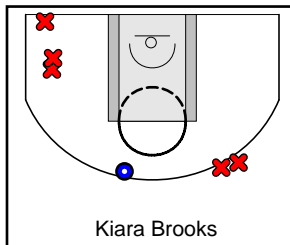

Team NW

07/11/2018 Team NW at Missouri Phenom (NN18)

	1	2	3	4	T
Team NW	7	8	11	21	47
Missouri Phenom	12	8	13	18	51

#	Name	G	MIN	FGM	FGA	FG%	2PM	2PA	2P%	3PM	3PA	3P%	FTM	FTA	FT%	OREB	DREB	REB	AST	STL	BLK	DEF	TO	PF	CHG	PM	PTS
0	Mya Brazile	0	0	0	0	.000	0	0	.000	0	0	.000	0	0	.000	0	0	0	0	0	0	0	0	0	0	0	0
3	Aubrianna "Bria" Dixon	1	2	0	0	.000	0	0	.000	0	0	.000	0	0	.000	0	0	0	0	0	0	0	0	0	0	0	0
5		1	3	0	0	.000	0	0	.000	0	0	.000	0	0	.000	0	1	1	0	0	0	0	0	1	0	-4	0
7	Yada Yeater	0	0	0	0	.000	0	0	.000	0	0	.000	0	0	.000	0	0	0	0	0	0	0	0	0	0	0	0
10	Bryanna Maxwell	1	27	6	13	.462	3	6	.500	3	7	.429	0	0	.000	2	1	3	2	0	1	0	4	2	0	1	15
15	Reyelle Frazier	1	19	2	4	.500	1	2	.500	1	2	.500	0	0	.000	3	1	4	1	1	0	0	1	0	0	-11	5
21	Aaronette Vonleh	1	17	3	5	.600	3	4	.750	0	1	.000	0	0	.000	2	6	8	1	1	0	0	3	5	0	2	6
22	Kiara Brooks	1	21	1	6	.167	0	0	.000	1	6	.167	1	2	.500	0	2	2	1	3	0	0	2	5	0	-2	4
23	Olivia Skibiel	1	25	3	8	.375	1	2	.500	2	6	.333	0	0	.000	2	5	7	2	1	0	0	2	1	0	-6	8
24	Tiarra Brown	1	21	3	7	.429	3	6	.500	0	1	.000	1	3	.333	2	3	5	1	2	1	0	4	0	0	6	7
33	L Dombrow	0	0	0	0	.000	0	0	.000	0	0	.000	0	0	.000	0	0	0	0	0	0	0	0	0	0	0	0
35	Isabelle (Belle) Frazier	1	29	1	8	.125	1	1	1.000	0	7	.000	0	0	.000	2	4	6	2	1	0	0	0	2	0	-6	2
	TEAM	1	0	0	0	.000	0	0	.000	0	0	.000	0	0	.000	1	1	2	0	0	0	0	0	0	0	0	0
	TOTALS	1	32	19	51	.373	12	21	.571	7	30	.233	2	5	.400	14	24	38	10	9	2	0	16	16	0	-4	47