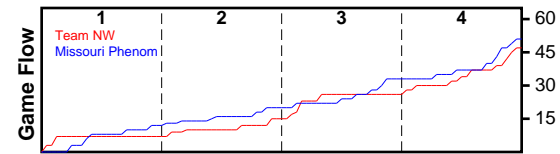

Team NW

07/11/2018 Team NW at Missouri Phenom (NN18)

	1	2	3	4	T
Team NW	7	8	11	21	47
Missouri Phenom	12	8	13	18	51

#	Name	G	MIN	FGM	FGA	FG%	2PM	2PA	2P%	3PM	3PA	3P%	FTM	FTA	FT%	OREB	DREB	REB	AST	STL	BLK	DEF	TO	PF	CHG	PM	PTS
0	Mya Brazile	0	0	0	0	.000	0	0	.000	0	0	.000	0	0	.000	0	0	0	0	0	0	0	0	0	0	0	0
3	Aubrianna "Bria" Dixon	1	2	0	0	.000	0	0	.000	0	0	.000	0	0	.000	0	0	0	0	0	0	0	0	0	0	0	0
5		1	3	0	0	.000	0	0	.000	0	0	.000	0	0	.000	0	1	1	0	0	0	0	0	1	0	-4	0
7	Yada Yeater	0	0	0	0	.000	0	0	.000	0	0	.000	0	0	.000	0	0	0	0	0	0	0	0	0	0	0	0
10	Bryanna Maxwell	1	27	6	13	.462	3	6	.500	3	7	.429	0	0	.000	2	1	3	2	0	1	0	4	2	0	1	15
15	Reyelle Frazier	1	19	2	4	.500	1	2	.500	1	2	.500	0	0	.000	3	1	4	1	1	0	0	1	0	0	-11	5
21	Aaronette Vonleh	1	17	3	5	.600	3	4	.750	0	1	.000	0	0	.000	2	6	8	1	1	0	0	3	5	0	2	6
22	Kiara Brooks	1	21	1	6	.167	0	0	.000	1	6	.167	1	2	.500	0	2	2	1	3	0	0	2	5	0	-2	4
23	Olivia Skibiel	1	25	3	8	.375	1	2	.500	2	6	.333	0	0	.000	2	5	7	2	1	0	0	2	1	0	-6	8
24	Tiarra Brown	1	21	3	7	.429	3	6	.500	0	1	.000	1	3	.333	2	3	5	1	2	1	0	4	0	0	6	7
33	L Dombrow	0	0	0	0	.000	0	0	.000	0	0	.000	0	0	.000	0	0	0	0	0	0	0	0	0	0	0	0
35	Isabelle (Belle) Frazier	1	29	1	8	.125	1	1	1.000	0	7	.000	0	0	.000	2	4	6	2	1	0	0	0	2	0	-6	2
	TEAM	1	0	0	0	.000	0	0	.000	0	0	.000	0	0	.000	1	1	2	0	0	0	0	0	0	0	0	0
	TOTALS	1	32	19	51	.373	12	21	.571	7	30	.233	2	5	.400	14	24	38	10	9	2	0	16	16	0	-4	47