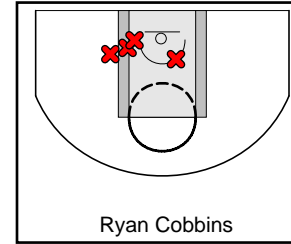

#	Name	G	MIN	FGM	FGA	FG%	2PM	2PA	2P%	3PM	3PA	3P%	FTM	FTA	FT%	OREB	DREB	REB	AST	STL	BLK	DEF	TO	PF	CHG	PM	PTS
2	Madison Buford	1	22	3	9	.333	3	6	.500	0	3	.000	1	3	.333	3	4	7	2	1	0	0	4	3	0	-7	7
3	Priscilla Williams	1	29	9	17	.529	4	6	.667	5	11	.455	2	3	.667	0	7	7	1	2	1	0	3	1	0	8	25
14	Sydnee Kemp	1	27	1	5	.200	0	3	.000	1	2	.500	4	4	1.000	0	1	1	3	1	0	0	3	2	0	-6	7
15	Kennedy Flanagan	1	17	1	2	.500	1	2	.500	0	0	.000	0	0	.000	0	1	1	0	1	0	0	0	0	0	17	2
32	Ryan Cobbins	1	22	0	6	.000	0	6	.000	0	0	.000	1	2	.500	4	2	6	1	2	0	0	1	2	0	-6	1
33	Micah Linthacum	1	17	0	1	.000	0	1	.000	0	0	.000	0	0	.000	1	1	2	0	0	0	0	1	1	0	-7	0
34	Emma Chapman	1	18	2	5	.400	2	5	.400	0	0	.000	0	0	.000	1	1	2	0	0	0	0	2	0	0	13	4
44	Jasmaine Lewis	1	12	2	7	.286	2	7	.286	0	0	.000	1	3	.333	5	0	5	0	0	0	0	0	0	0	8	5
	TEAM	1	0	0	0	.000	0	0	.000	0	0	.000	0	0	.000	1	1	2	0	0	0	0	0	0	0	0	0
	TOTALS	1	32	18	52	.346	12	36	.333	6	16	.375	9	15	.600	15	18	33	7	7	1	0	14	9	0	4	51