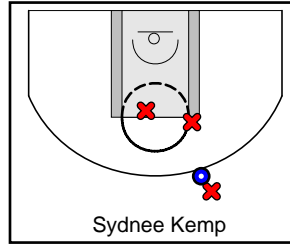

#	Name	G	MIN	FGM	FGA	FG%	2PM	2PA	2P%	3PM	3PA	3P%	FTM	FTA	FT%	OREB	DREB	REB	AST	STL	BLK	DEF	TO	PF	CHG	PM	PTS
2	Madison Buford	1	22	3	9	.333	3	6	.500	0	3	.000	1	3	.333	3	4	7	2	1	0	0	4	3	0	-7	7
3	Priscilla Williams	1	29	9	17	.529	4	6	.667	5	11	.455	2	3	.667	0	7	7	1	2	1	0	3	1	0	8	25
14	Sydnee Kemp	1	27	1	5	.200	0	3	.000	1	2	.500	4	4	1.000	0	1	1	3	1	0	0	3	2	0	-6	7
15	Kennedy Flanagan	1	17	1	2	.500	1	2	.500	0	0	.000	0	0	.000	0	1	1	0	1	0	0	0	0	0	17	2
32	Ryan Cobbins	1	22	0	6	.000	0	6	.000	0	0	.000	1	2	.500	4	2	6	1	2	0	0	1	2	0	-6	1
33	Micah Linthacum	1	17	0	1	.000	0	1	.000	0	0	.000	0	0	.000	1	1	2	0	0	0	0	1	1	0	-7	0
34	Emma Chapman	1	18	2	5	.400	2	5	.400	0	0	.000	0	0	.000	1	1	2	0	0	0	0	2	0	0	13	4
44	Jasmaine Lewis	1	12	2	7	.286	2	7	.286	0	0	.000	1	3	.333	5	0	5	0	0	0	0	0	0	0	8	5
	TEAM	1	0	0	0	.000	0	0	.000	0	0	.000	0	0	.000	1	1	2	0	0	0	0	0	0	0	0	0
	TOTALS	1	32	18	52	.346	12	36	.333	6	16	.375	9	15	.600	15	18	33	7	7	1	0	14	9	0	4	51