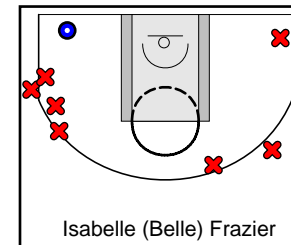

Team NW

07/11/2018 Team NW at Missouri Phenom (NN18)

	1	2	3	4	T
Team NW	7	8	11	21	47
Missouri Phenom	12	8	13	18	51

#	Name	G	MIN	FGM	FGA	FG%	2PM	2PA	2P%	3PM	3PA	3P%	FTM	FTA	FT%	OREB	DREB	REB	AST	STL	BLK	DEF	TO	PF	CHG	PM	PTS
0	Mya Brazile	0	0	0	0	.000	0	0	.000	0	0	.000	0	0	.000	0	0	0	0	0	0	0	0	0	0	0	0
3	Aubrianna "Bria" Dixon	1	2	0	0	.000	0	0	.000	0	0	.000	0	0	.000	0	0	0	0	0	0	0	0	0	0	0	0
5		1	3	0	0	.000	0	0	.000	0	0	.000	0	0	.000	0	1	1	0	0	0	0	0	1	0	-4	0
7	Yada Yeater	0	0	0	0	.000	0	0	.000	0	0	.000	0	0	.000	0	0	0	0	0	0	0	0	0	0	0	0
10	Bryanna Maxwell	1	27	6	13	.462	3	6	.500	3	7	.429	0	0	.000	2	1	3	2	0	1	0	4	2	0	1	15
15	Reyelle Frazier	1	19	2	4	.500	1	2	.500	1	2	.500	0	0	.000	3	1	4	1	1	0	0	1	0	0	-11	5
21	Aaronette Vonleh	1	17	3	5	.600	3	4	.750	0	1	.000	0	0	.000	2	6	8	1	1	0	0	3	5	0	2	6
22	Kiara Brooks	1	21	1	6	.167	0	0	.000	1	6	.167	1	2	.500	0	2	2	1	3	0	0	2	5	0	-2	4
23	Olivia Skibiel	1	25	3	8	.375	1	2	.500	2	6	.333	0	0	.000	2	5	7	2	1	0	0	2	1	0	-6	8
24	Tiarra Brown	1	21	3	7	.429	3	6	.500	0	1	.000	1	3	.333	2	3	5	1	2	1	0	4	0	0	6	7
33	L Dombrow	0	0	0	0	.000	0	0	.000	0	0	.000	0	0	.000	0	0	0	0	0	0	0	0	0	0	0	0
35	Isabelle (Belle) Frazier	1	29	1	8	.125	1	1	1.000	0	7	.000	0	0	.000	2	4	6	2	1	0	0	0	2	0	-6	2
	TEAM	1	0	0	0	.000	0	0	.000	0	0	.000	0	0	.000	1	1	2	0	0	0	0	0	0	0	0	0
	TOTALS	1	32	19	51	.373	12	21	.571	7	30	.233	2	5	.400	14	24	38	10	9	2	0	16	16	0	-4	47