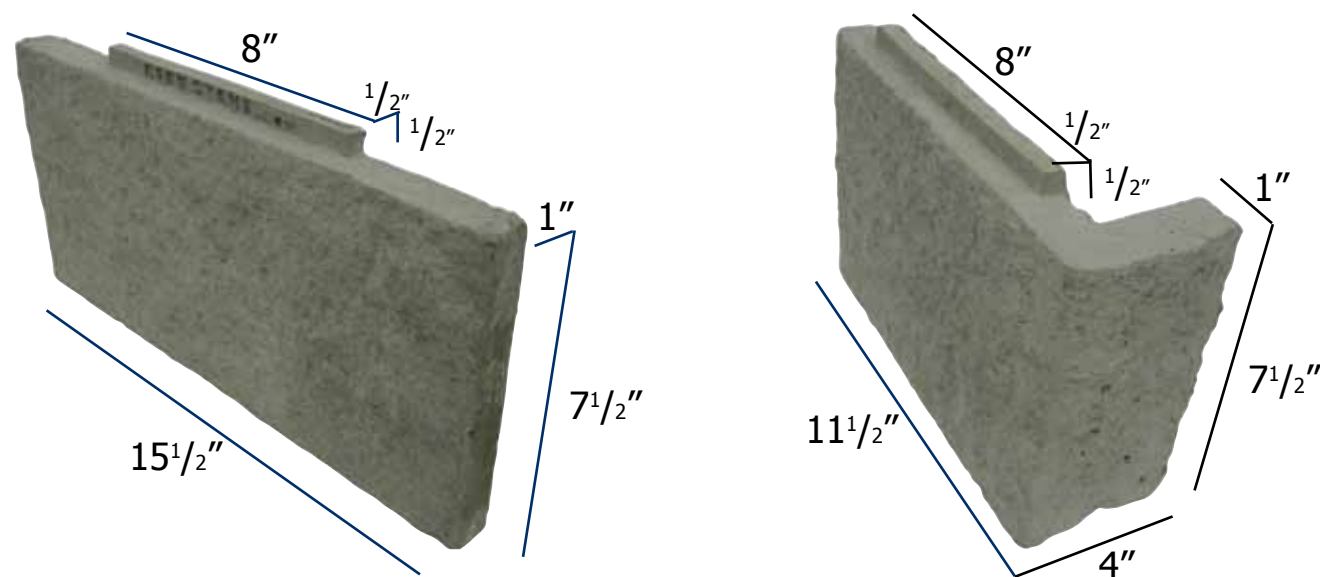

**Superior installation times, means you're open for business sooner.**

Cebu Stone's unique AccuTab System installation easily allows the freedom to create walls that make a statement, complimenting any project, affordably. Our studies have shown that Cebu Stone installs in half the time of other products, meaning less time for your remodel to be completed. With all that extra time and profit, Cebu Stone more than pays for itself.

**AccuTab System:**

Cebu Stone products incorporate a cast in place spacing system that ensures an efficient and precise installation. This system increases installation efficiency up to 400% versus traditional veneer systems. Contact us today to see how you can take advantage of this unique system.

**Add the look of Architectural Splitface Block to any new or existing building.**

Cebu Stone manufactures a line of thin concrete masonry veneer units that are both lightweight and durable. With a full line of flats, corners and half-high pieces, Cebu Stone can fit any building like a glove. The Cebu Stone AccuTab System allows for an accurate, high production installation.