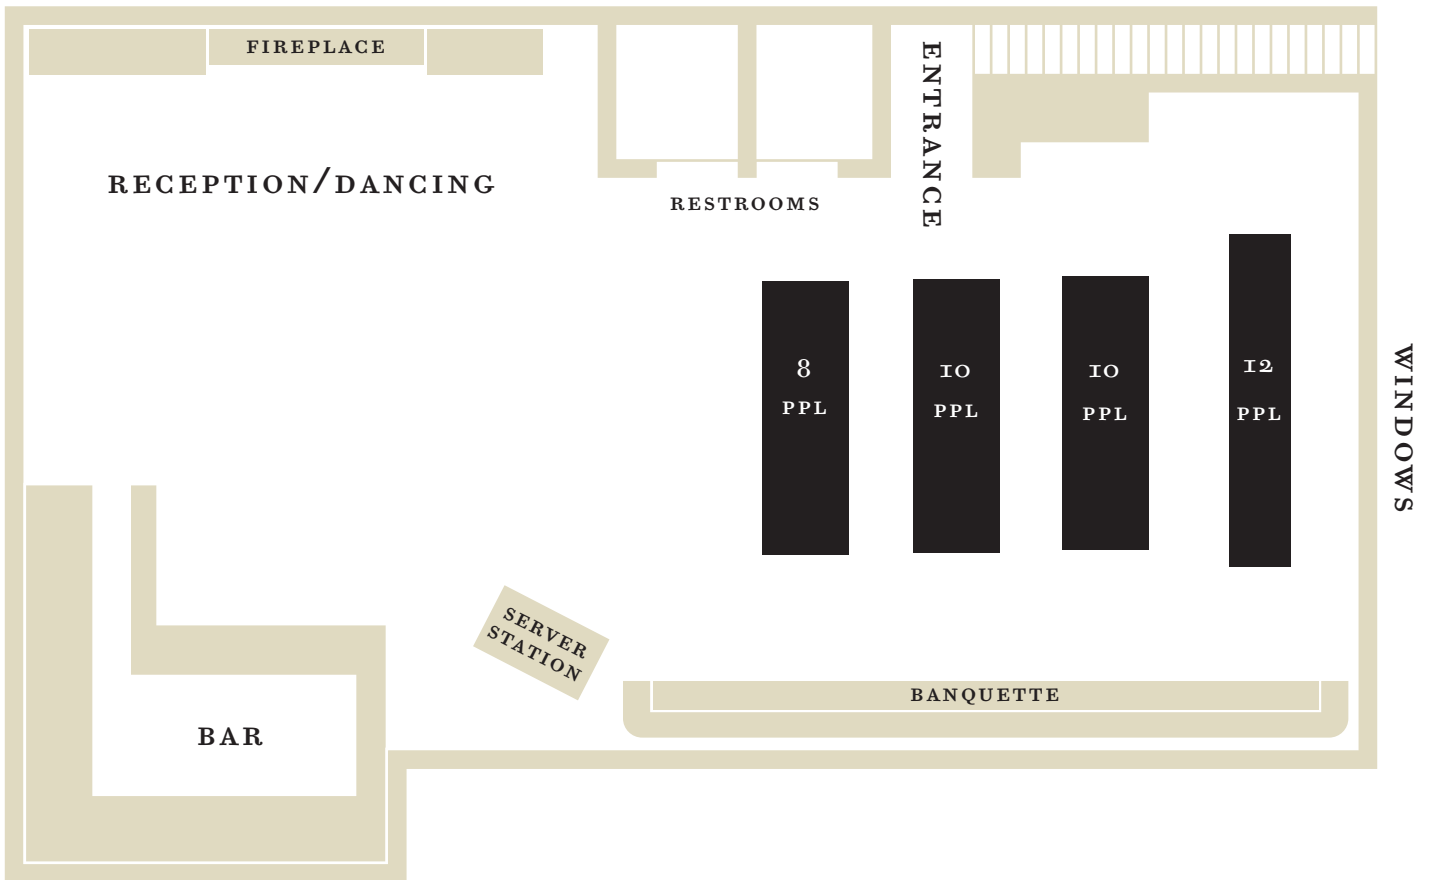

20-36 PEOPLE
SEATED DINNER

30-37 PEOPLE
RECEPTION AND SEATED DINNER

40 PEOPLE
RECEPTION AND SEATED DINNER
OPTION 1

40 PEOPLE
RECEPTION AND SEATED DINNER
OPTION 2

40 PEOPLE
RECEPTION AND SEATED DINNER
OPTION 3

50 PEOPLE
RECEPTION AND SEATED DINNER

65 PEOPLE
RECEPTION AND SEATED DINNER

75 PEOPLE
RECEPTION AND SEATED DINNER

STANDING RECEPTION