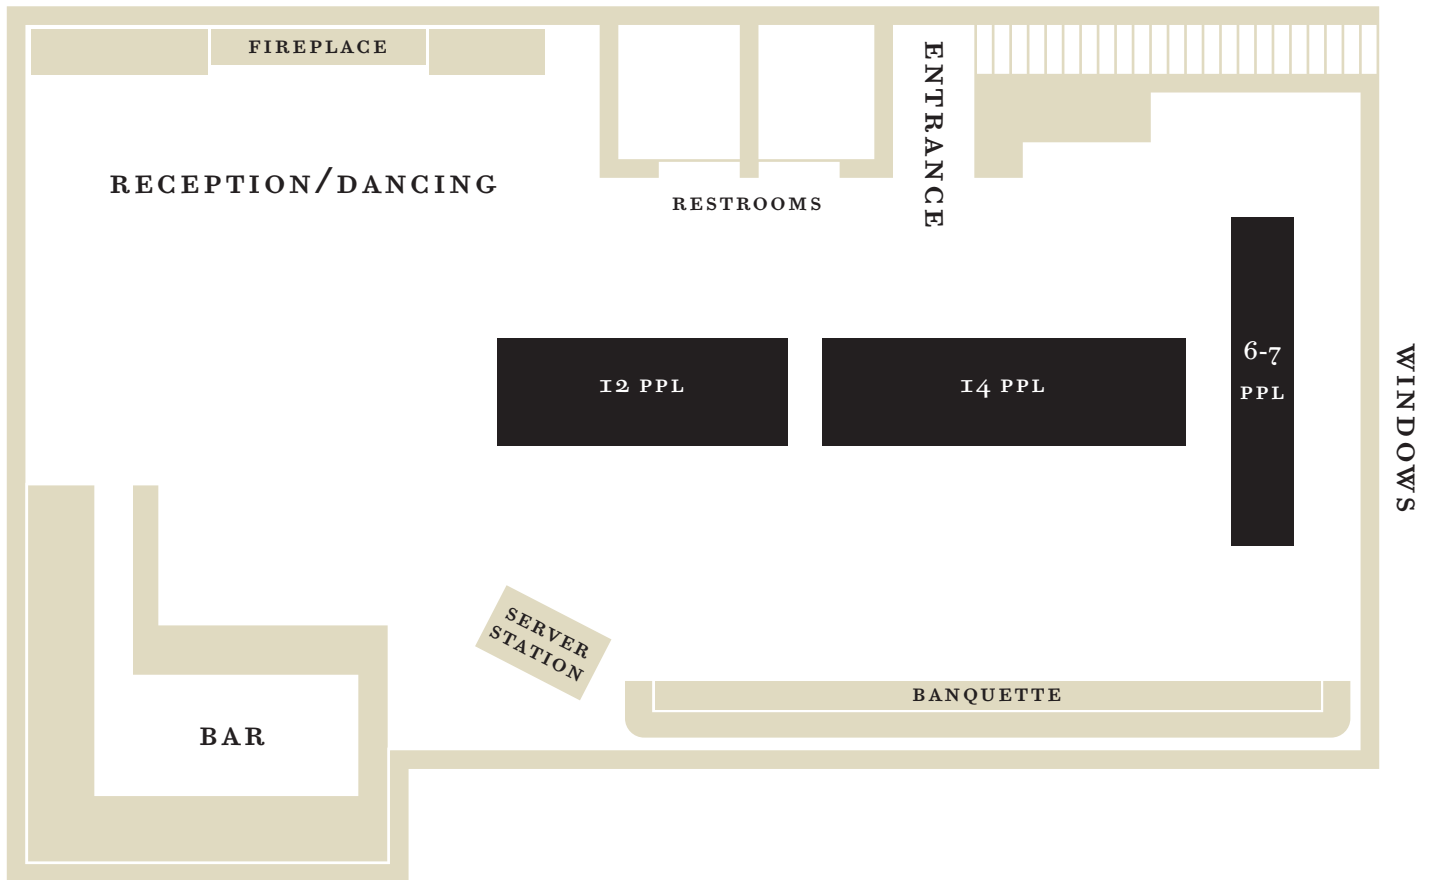

20-36 PEOPLE
SEATED DINNER

30-37 PEOPLE
RECEPTION AND SEATED DINNER

40 PEOPLE
RECEPTION AND SEATED DINNER
OPTION 1

40 PEOPLE
RECEPTION AND SEATED DINNER
OPTION 2

40 PEOPLE
RECEPTION AND SEATED DINNER
OPTION 3

50 PEOPLE
RECEPTION AND SEATED DINNER

65 PEOPLE
RECEPTION AND SEATED DINNER

75 PEOPLE
RECEPTION AND SEATED DINNER

STANDING RECEPTION