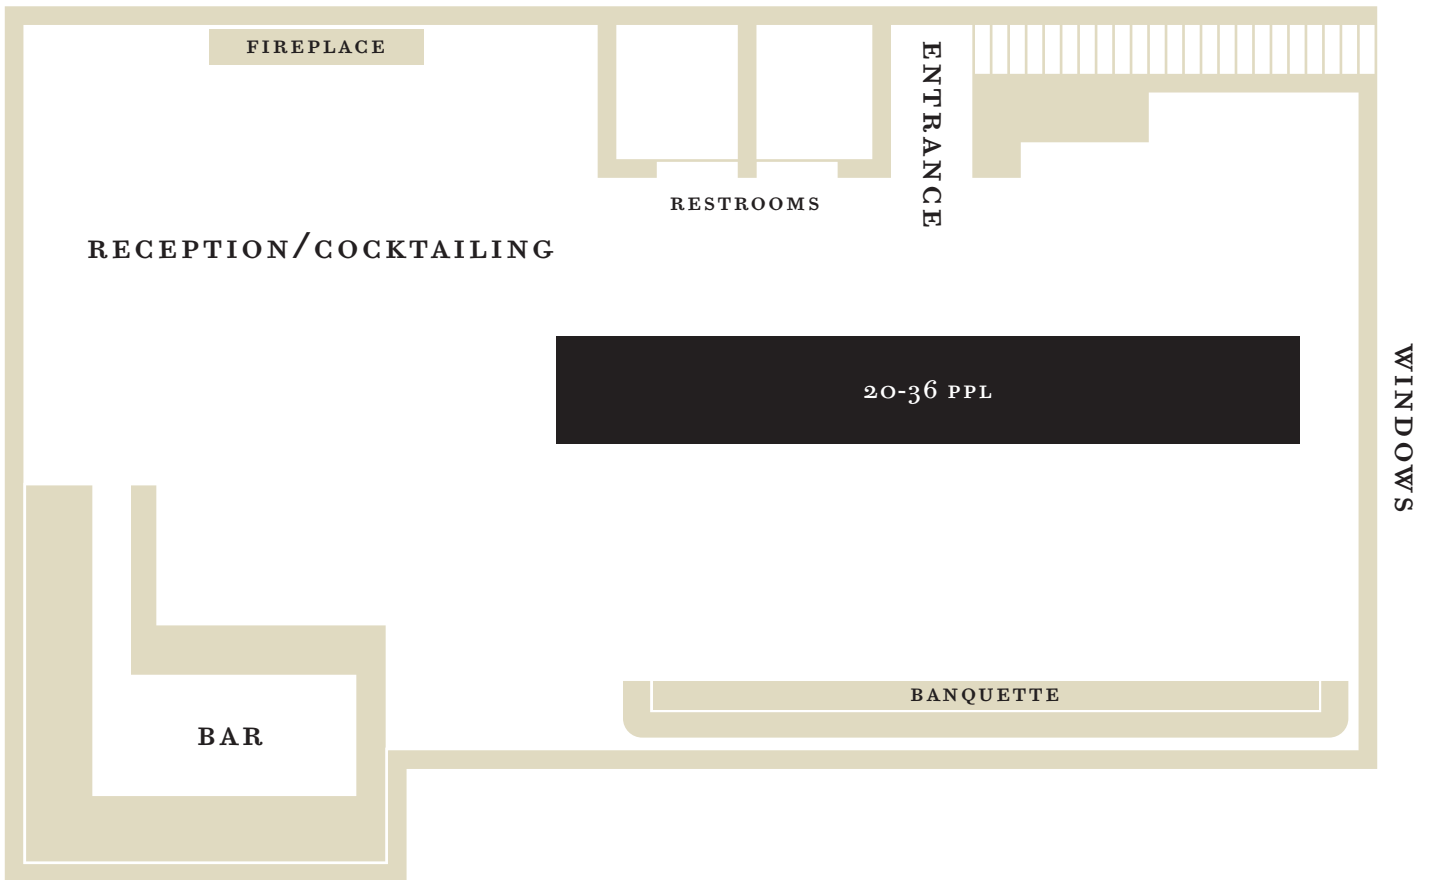

20-36 PEOPLE
SEATED DINNER

30-37 PEOPLE
RECEPTION AND SEATED DINNER

40 PEOPLE
RECEPTION AND SEATED DINNER
OPTION 1

40 PEOPLE
RECEPTION AND SEATED DINNER
OPTION 2

40 PEOPLE
RECEPTION AND SEATED DINNER
OPTION 3

50 PEOPLE
RECEPTION AND SEATED DINNER

65 PEOPLE
RECEPTION AND SEATED DINNER

75 PEOPLE
RECEPTION AND SEATED DINNER

STANDING RECEPTION