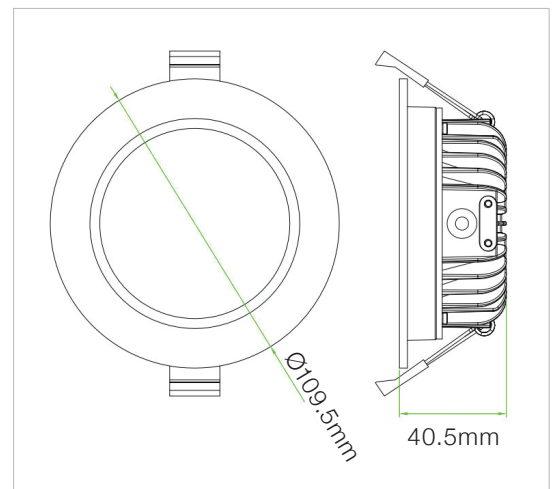

Specification Sheet

6watt Recessed Round Light

Model No.

RS-SRR3, RS-SRR3-BC, RS-SRR5, RS-SRR5-BC

The REDi-lite 6watt small recessed downlight was designed with emphasis on both aesthetics and performance.

When combining a superior finish with the exceptional performance of Cree LED's you have a light that lasts for many years suiting almost any application.

Note: 'The 4way junction box is to be used in conjunction with the 6watt downlights only. All 4 x 6watt downlights plug into the junction box first to create a 24watt load, the junction box lead is then plugged into the REDi-lite Driver'

Specifications

Construction	Aluminium
Finish	White Powder coated, Brushed Chrome
LED Manufacturer	Cree
Number of LED's	30
Drive voltage	29-32VDC constant current
Power	6watt
Lumens	600-700Lm
Colour Range	3000k or 5000k
Average Life	50,000hrs
Beam Angle	120°
Environmental Conditions	IP20
Light Engine	Ceramic Substrate with aluminium PCB
Size	Overall 110mm, Cut out 90mm
Warranty	7 years
Diffuser	Acrylic (PMMA)

Dimensions

Photometric Data