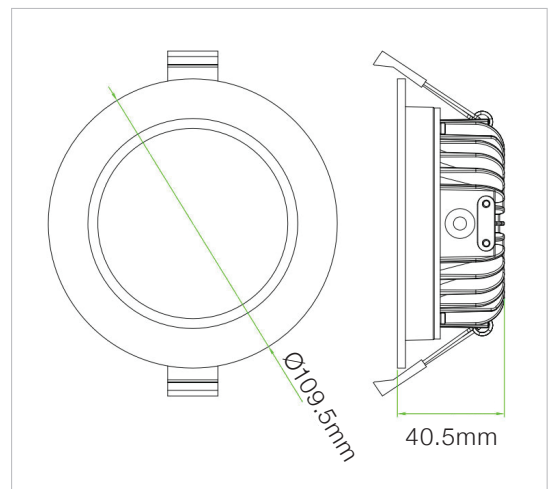

Specification Sheet

6watt Recessed Round Light

Model No.

RS-SRR3, RS-SRR3-BC, RS-SRR5, RS-SRR5-BC

The REDi-lite 6watt small recessed downlight was designed with emphasis on both aesthetics and performance.

When combining a superior finish with the exceptional performance of Cree LED's you have a light that lasts for many years suiting almost any application.

Note: 'The 4way junction box is to be used in conjunction with the 6watt downlights only. All 4 x 6watt downlights plug into the junction box first to create a 24watt load, the junction box lead is then plugged into the REDi-lite Driver'

Specifications

Construction	Aluminium
Finish	White Powder coated, Brushed Chrome
LED Manufacturer	Cree
Number of LED's	30
Drive voltage	29-32VDC constant current
Power	6watt
Lumens	600-700Lm
Colour Range	3000k or 5000k
Average Life	50,000hrs
Beam Angle	120°
Environmental Conditions	IP20
Light Engine	Ceramic Substrate with aluminium PCB
Size	Overall 110mm, Cut out 90mm
Warranty	7 years
Diffuser	Acrylic (PMMA)

Dimensions

Photometric Data