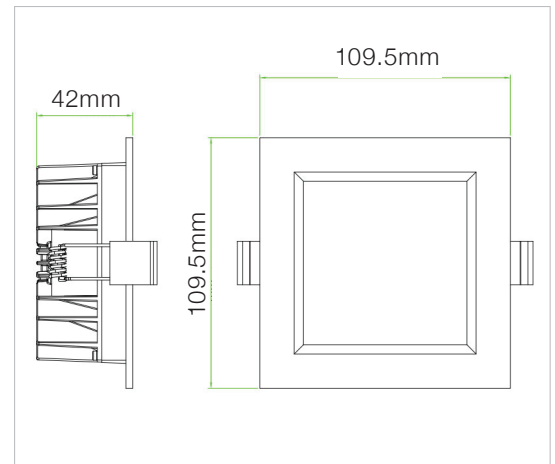

### Model No.

RS-SRS3, RS-SRS3-BC, RS-SRS5, RS-SRS5-BC

The REDi-lite 6watt small recessed downlight was designed with emphasis on both aesthetics and performance.

When combining a superior finish with the exceptional performance of Cree LED's you have a light that lasts for many years suiting almost any application.

### Specifications

Construction	Aluminium
Finish	White Powder coated, Brushed Chrome
LED Manufacturer	Cree
Number of LED's	30
Drive voltage	29-32VDC constant current
Power	6watt
Lumens	600-700Lm
Colour Range	3000k or 5000k
Average Life	50,000hrs
Beam Angle	120°
Environmental Conditions	IP20
Light Engine	Ceramic Substrate with aluminium PCB
Size	Overall 109x109mm, Cut out 90x90mm
Warranty	7 years
Diffuser	Acrylic (PMMA)

### Dimensions