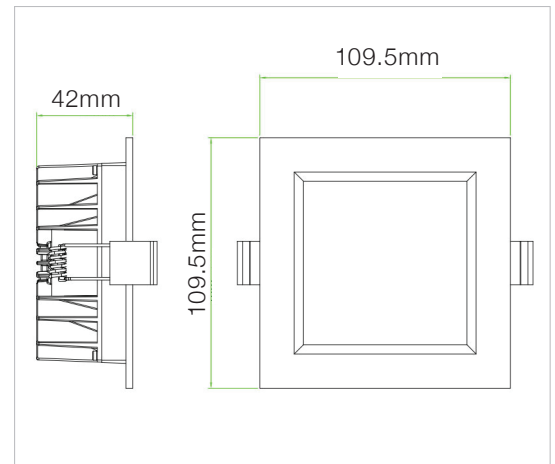

Specification Sheet

6watt Recessed Square Light

Model No.

RS-SRS3, RS-SRS3-BC, RS-SRS5, RS-SRS5-BC

The REDi-lite 6watt small recessed downlight was designed with emphasis on both aesthetics and performance.

Specifications

Construction	Aluminium
Finish	White Powder coated, Brushed Chrome
LED Manufacturer	Cree
Number of LED's	30
Drive voltage	29-32VDC constant current
Power	6watt
Lumens	600-700Lm
Colour Range	3000k or 5000k
Average Life	50,000hrs
Beam Angle	120°
Environmental Conditions	IP20
Light Engine	Ceramic Substrate with aluminium PCB
Size	Overall 109x109mm, Cut out 90x90mm
Warranty	7 years
Diffuser	Acrylic (PMMA)

Dimensions

Photometric Data