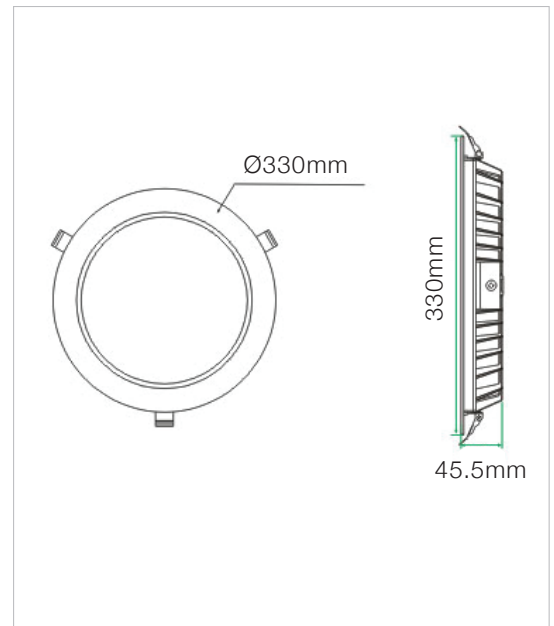

Specification Sheet

24watt Recessed Round Light

Model No.

RS-RR3, RS-RR3-BC, RS-RR5, RS-RR5-BC

The REDi-lite 24watt recessed downlight was designed with emphasis on both aesthetics and performance.

When combining a superior finish with the exceptional performance of Cree LED's you have a light that lasts for many years suiting almost any application.

Specifications

Construction	Aluminium
Finish	White Powder coated, Brushed Chrome
LED Manufacturer	Cree
Number of LED's	120
Drive voltage	29-32VDC constant current
Power	24watt
Lumens	2500-2800Lm
Colour Range	3000k or 5000k
Average Life	50,000hrs
Beam Angle	120°
Environmental Conditions	IP20
Light Engine	Ceramic Substrate with aluminium PCB
Size	Overall 330mm, Cut out 300mm
Warranty	7 years
Diffuser	Acrylic (PMMA)

Dimensions

Photometric Data