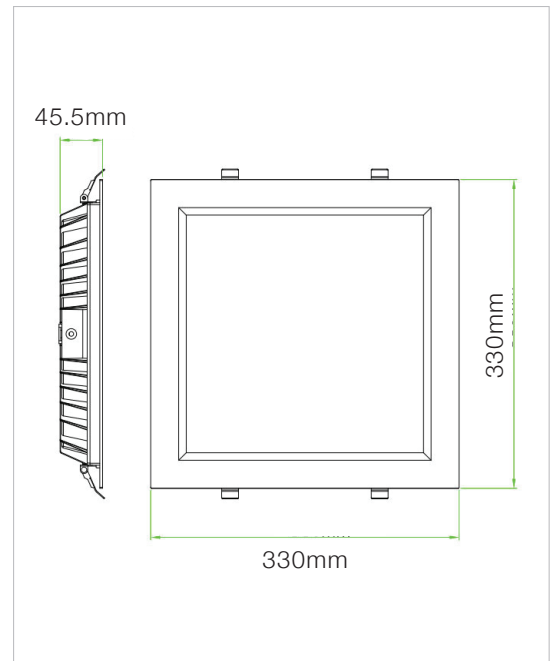

### Model No.

RS-RS3, RS-RS3-BC, RS-RS5, RS-RS5-BC

The REDi-lite 24watt recessed downlight was designed with emphasis on both aesthetics and performance. When combining a superior finish with the exceptional performance of Cree LED's you have a light that lasts for many years suiting almost any application.

### Specifications

Construction	Aluminium
Finish	White Powder coated, Brushed Chrome
LED Manufacturer	Cree
Number of LED's	120
Drive voltage	29-32VDC constant current
Power	24watt
Lumens	2500-2800Lm
Colour Range	3000k or 5000k
Average Life	50,000hrs
Beam Angle	120°
Environmental Conditions	IP20
Light Engine	Ceramic Substrate with aluminium PCB
Size	Overall 330x330mm, Cut out 300x300mm
Warranty	7 years
Diffuser	Acrylic (PMMA)

### Dimensions