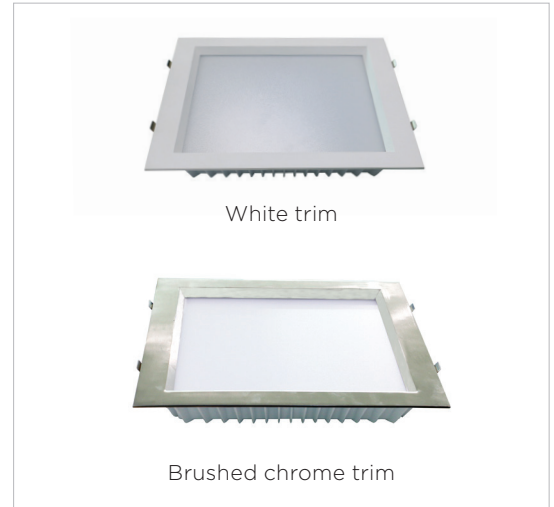

Specification Sheet

24watt Recessed Square Light

Model No.

RS-RS3, RS-RS3-BC, RS-RS5, RS-RS5-BC

The REDi-lite 24watt recessed downlight was designed with emphasis on both aesthetics and performance. When combining a superior finish with the exceptional performance of Cree LED's you have a light that lasts for many years suiting almost any application.

Specifications

Construction	Aluminium
Finish	White Powder coated, Brushed Chrome
LED Manufacturer	Cree
Number of LED's	120
Drive voltage	29-32VDC constant current
Power	24watt
Lumens	2500-2800Lm
Colour Range	3000k or 5000k
Average Life	50,000hrs
Beam Angle	120°
Environmental Conditions	IP20
Light Engine	Ceramic Substrate with aluminium PCB
Size	Overall 330x330mm, Cut out 300x300mm
Warranty	7 years
Diffuser	Acrylic (PMMA)