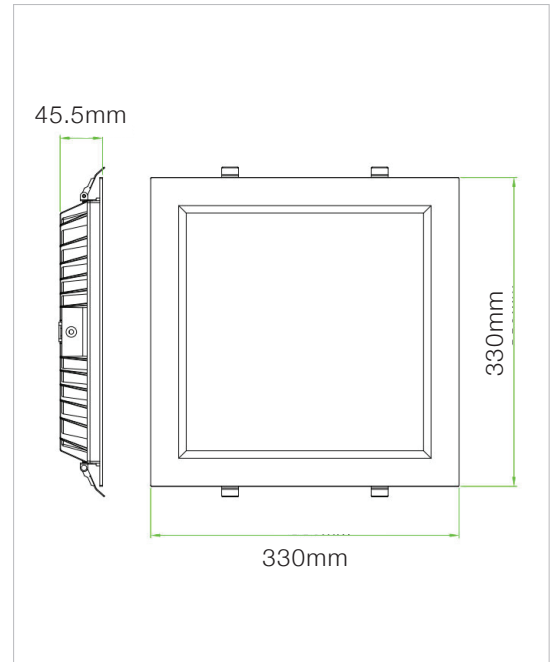

Specification Sheet

24watt Recessed Square Light

Model No.

RS-RS3, RS-RS3-BC, RS-RS5, RS-RS5-BC

The REDi-lite 24watt recessed downlight was designed with emphasis on both aesthetics and performance. When combining a superior finish with the exceptional performance of Cree LED's you have a light that lasts for many years suiting almost any application.

Specifications

Construction	Aluminium
Finish	White Powder coated, Brushed Chrome
LED Manufacturer	Cree
Number of LED's	120
Drive voltage	29-32VDC constant current
Power	24watt
Lumens	2500-2800Lm
Colour Range	3000k or 5000k
Average Life	50,000hrs
Beam Angle	120°
Environmental Conditions	IP20
Light Engine	Ceramic Substrate with aluminium PCB
Size	Overall 330x330mm, Cut out 300x300mm
Warranty	7 years
Diffuser	Acrylic (PMMA)

Dimensions

Photometric Data