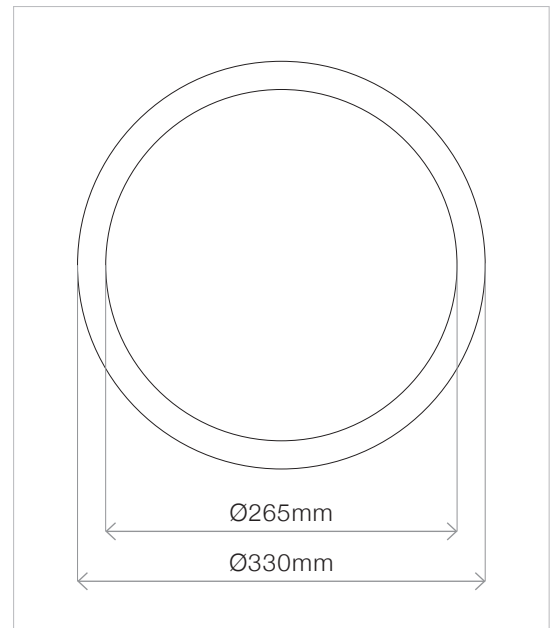

Specification Sheet

24watt Surface Oyster Light

Model No.

RS-SO3, RS-SO5

The REDi-lite 24watt surface light was designed with emphasis on both aesthetics and performance. When combining a superior finish with the exceptional performance of Cree LED's you have a light that lasts for many years suiting almost any application.

Specifications

Construction	Aluminium
Finish	White Powder coated
LED Manufacturer	Cree
Number of LED's	120
Drive voltage	29-32VDC constant current
Power	24watt
Lumens	2500-2800Lm
Colour Range	3000k or 5000k
Average Life	50,000hrs
Beam Angle	120°
Environmental Conditions	IP20
Light Engine	Ceramic Substrate with aluminium PCB
Size	Overall 330mm, Height 48mm
Warranty	7 years
Diffuser	Acrylic (PMMA)

Dimensions

Photometric Data