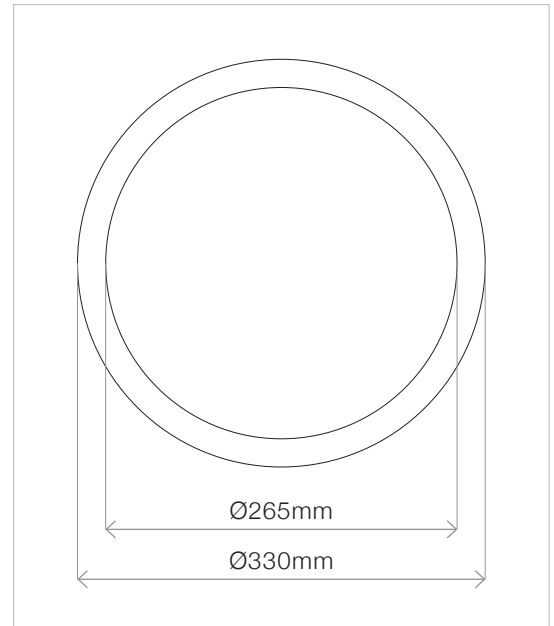

Specification Sheet

24watt Surface Oyster Light

Model No.

RS-SO3, RS-SO5

The REDi-lite 24watt surface light was designed with emphasis on both aesthetics and performance. When combining a superior finish with the exceptional performance of Cree LED's you have a light that lasts for many years suiting almost any application.

Specifications

Construction	Aluminium
Finish	White Powder coated
LED Manufacturer	Cree
Number of LED's	120
Drive voltage	29-32VDC constant current
Power	24watt
Lumens	2500-2800Lm
Colour Range	3000k or 5000k
Average Life	50,000hrs
Beam Angle	120°
Environmental Conditions	IP20
Light Engine	Ceramic Substrate with aluminium PCB
Size	Overall 330mm, Height 48mm
Warranty	7 years
Diffuser	Acrylic (PMMA)

Dimensions

Photometric Data