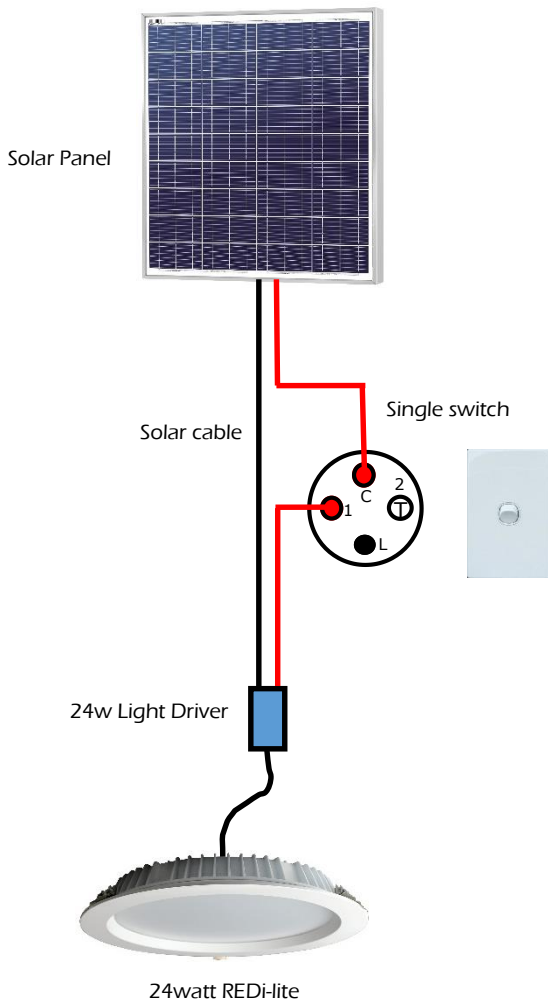

Wiring Diagram 3.

Solar Panel wired directly to 24watt light fittings with a wall switch

On/off switch controlling one light

On/off switch controlling two lights

Note:

- These systems above will give a sun up/sun down effect similar to a skylight.
- By incorporating a wall switch it gives the control to turn the lights On or Off.