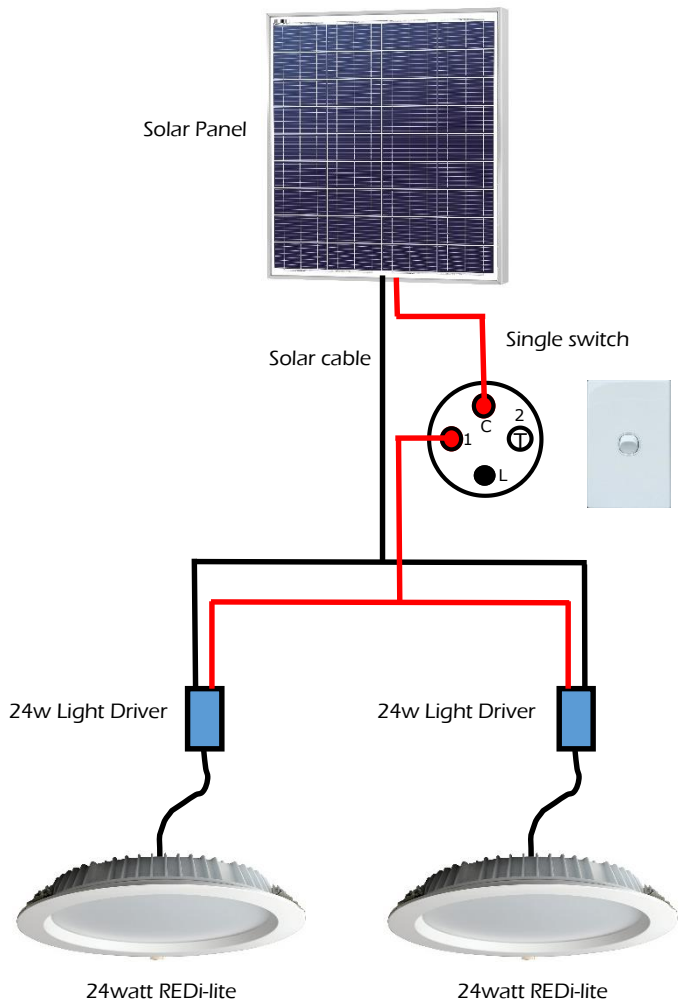

Wiring Diagram 3.

Solar Panel wired directly to 24watt light fittings with a wall switch

On/off switch controlling one light

On/off switch controlling two lights

Note:

- These systems above will give a sun up/sun down effect similar to a skylight.
- By incorporating a wall switch it gives the control to turn the lights On or Off.