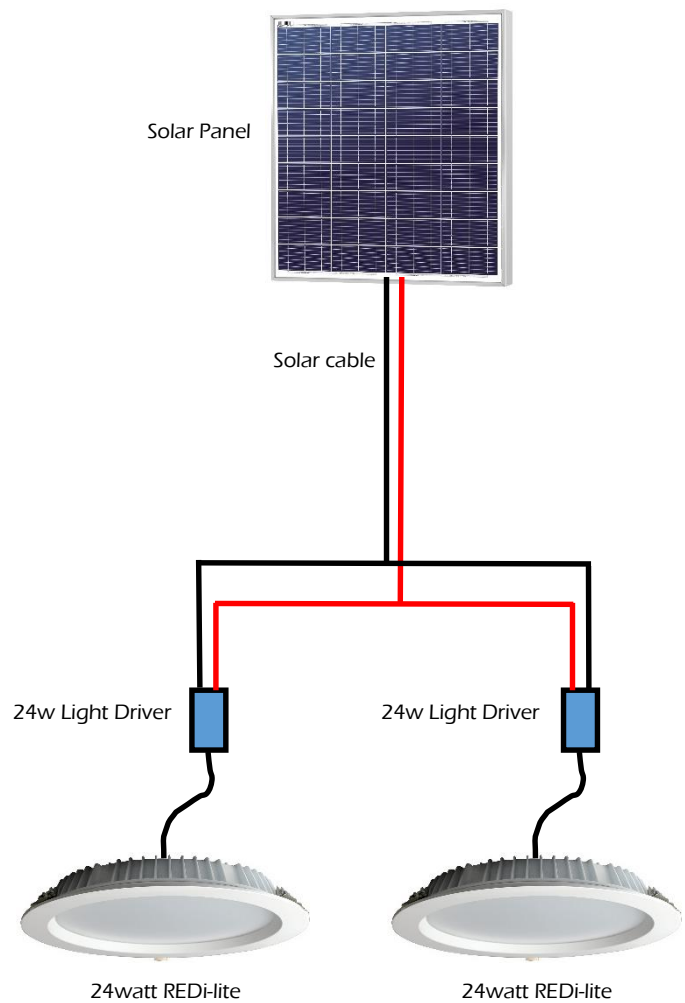

Wiring Diagram 1.

Solar Panel wired directly to 24watt light fittings

Single Light

Double Light

Note: The systems above will give a sun up/sun down effect similar to a skylight