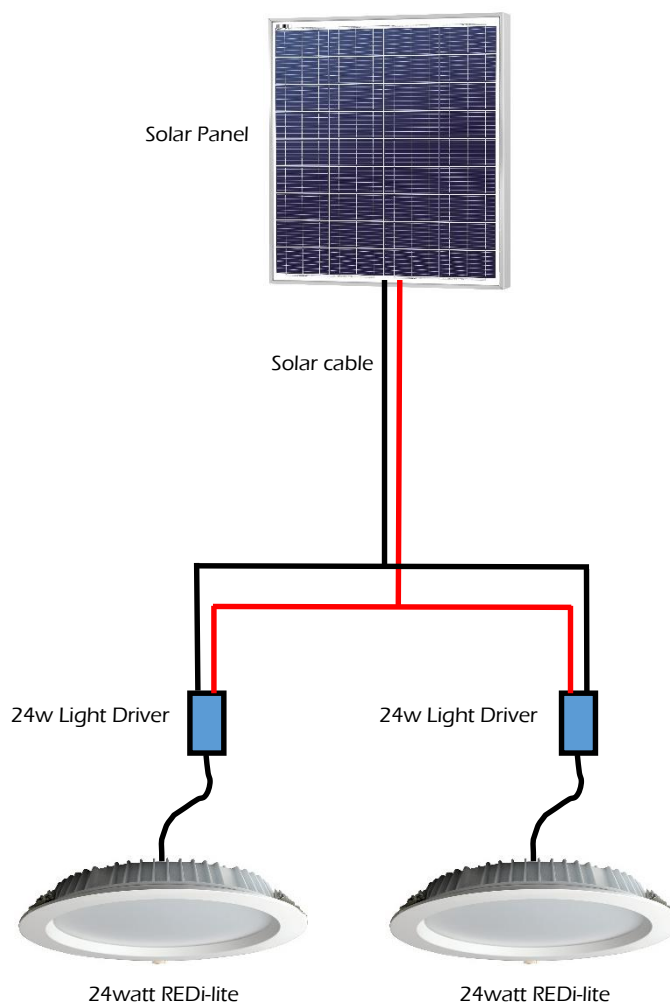

Wiring Diagram 1.

Solar Panel wired directly to 24watt light fittings

Single Light

Double Light

Note: The systems above will give a sun up/sun down effect similar to a skylight