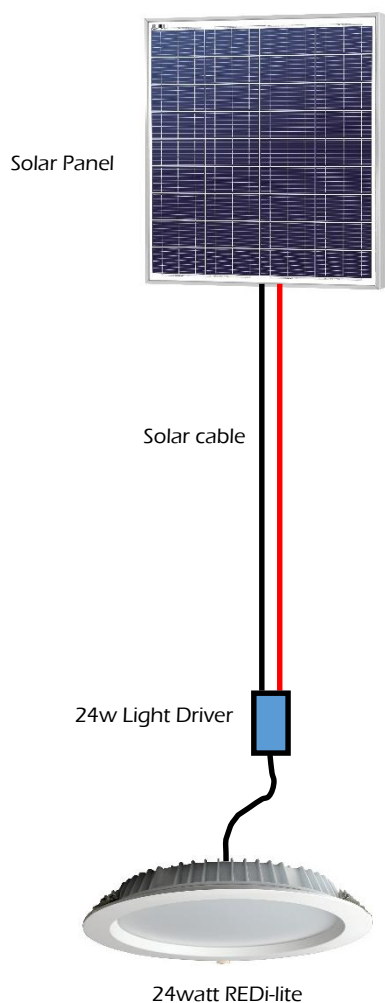

Wiring Diagram 1.

Solar Panel wired directly to 24watt light fittings

Single Light

Double Light

Note: The systems above will give a sun up/sun down effect similar to a skylight