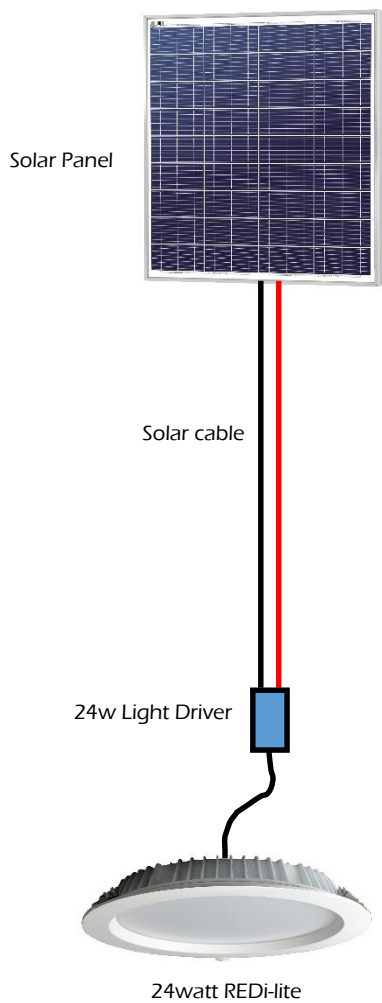

Wiring Diagram 1.

Solar Panel wired directly to 24watt light fittings

Single Light

Double Light

Note: The systems above will give a sun up/sun down effect similar to a skylight