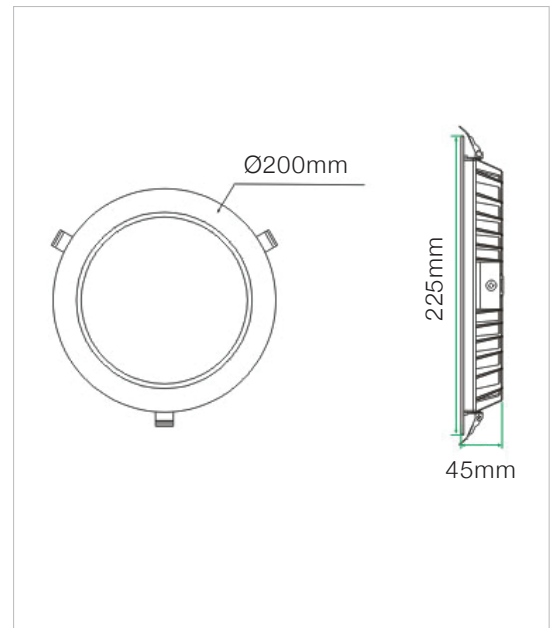

Specification Sheet

12watt Medium Recessed Round Light

Model No.

RS-MRR3, RS-MRR5

The REDi-lite 12watt recessed downlight was designed with emphasis on both aesthetics and performance.

It is the perfect size for the smaller rooms such as a powder room, bathroom, ensuite or toilet.

Specifications

Construction	Aluminium
Finish	White powder-coated
LED Type	SMD
Number of LED's	60
Drive voltage	DC30-40V
Power	12watt
Lumens	1100-1200Lm
Colour Range	3000k or 5000k
Average Life	>50,000hrs
Beam Angle	120°
Environmental Conditions	IP40
Light Engine	Ceramic Substrate with aluminium PCB
Size	Overall 225mm, Cut out 200mm
Warranty	7 years
Diffuser	Acrylic (PMMA)

Dimensions

Photometric Data