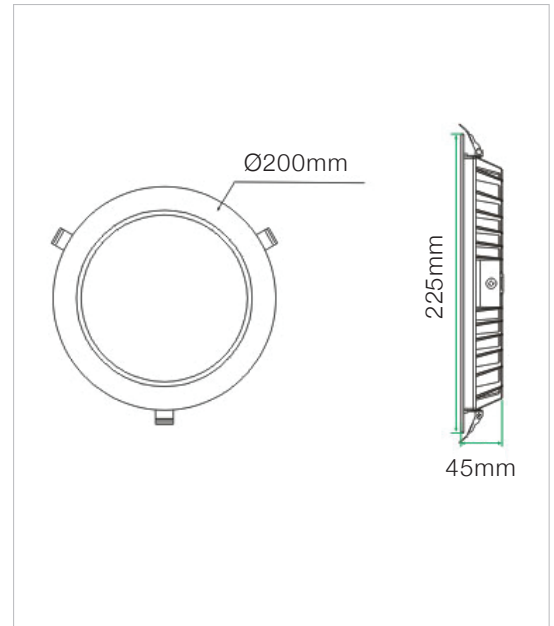

Specification Sheet

12watt Medium Recessed Round Light

Model No.

RS-MRR3, RS-MRR5

The REDi-lite 12watt recessed downlight was designed with emphasis on both aesthetics and performance.

It is the perfect size for the smaller rooms such as a powder room, bathroom, ensuite or toilet.

Specifications

Construction	Aluminium
Finish	White powder-coated
LED Type	SMD
Number of LED's	60
Drive voltage	DC30-40V
Power	12watt
Lumens	1100-1200Lm
Colour Range	3000k or 5000k
Average Life	>50,000hrs
Beam Angle	120°
Environmental Conditions	IP40
Light Engine	Ceramic Substrate with aluminium PCB
Size	Overall 225mm, Cut out 200mm
Warranty	7 years
Diffuser	Acrylic (PMMA)

Dimensions

Photometric Data