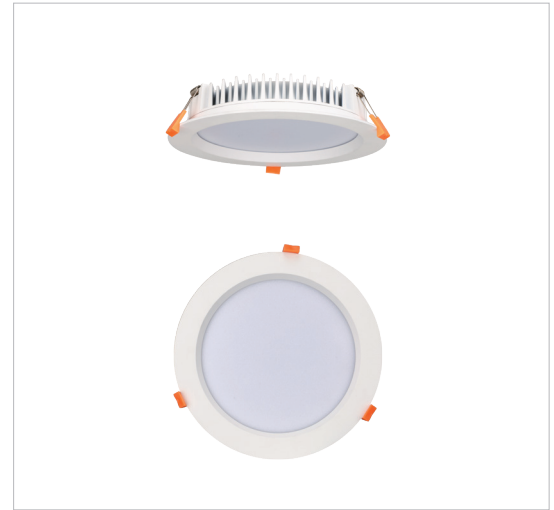

Specification Sheet

12watt Medium Recessed Round Light

Model No.

RS-MRR3, RS-MRR5

The REDi-lite 12watt recessed downlight was designed with emphasis on both aesthetics and performance.

It is the perfect size for the smaller rooms such as a powder room, bathroom, ensuite or toilet.

Specifications

Construction	Aluminium
Finish	White powder-coated
LED Type	SMD
Number of LED's	60
Drive voltage	DC30-40V
Power	12watt
Lumens	1100-1200Lm
Colour Range	3000k or 5000k
Average Life	>50,000hrs
Beam Angle	120°
Environmental Conditions	IP40
Light Engine	Ceramic Substrate with aluminium PCB
Size	Overall 225mm, Cut out 200mm
Warranty	7 years
Diffuser	Acrylic (PMMA)