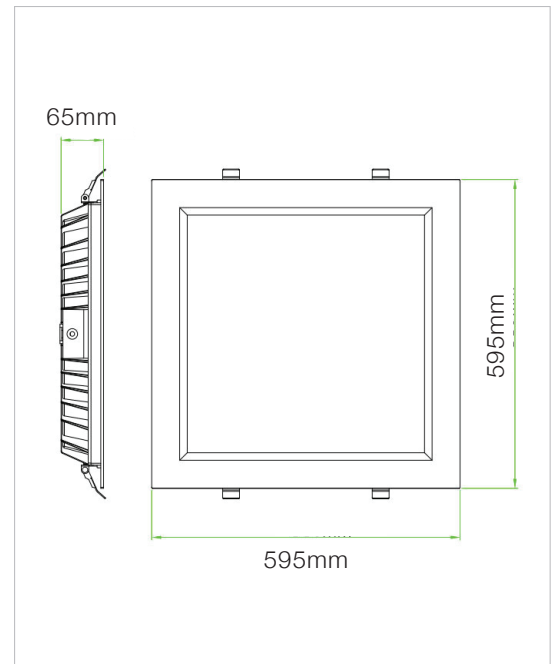

Specification Sheet

48watt Large Recessed Square Light

Model No.
RS-6x6RS5

The REDi-lite 48watt large recessed light was designed for those larger areas or work spaces. It can either be recessed into the ceiling or dropped into a ceiling grid in commercial applications.

Specifications

Construction	Aluminium
Finish	White Powder coated
LED Type	SMD
Number of LED's	240
Drive voltage	29-32VDC constant current
Power	48watt
Lumens	4500-5000Lm
Colour Range	5000k
Average Life	50,000hrs
Beam Angle	120°
Environmental Conditions	IP20
Light Engine	Ceramic Substrate with aluminium PCB
Size	Overall 595x595mm, Cut out 550x550mm
Warranty	7 years
Diffuser	Acrylic (PMMA)

Dimensions

Photometric Data